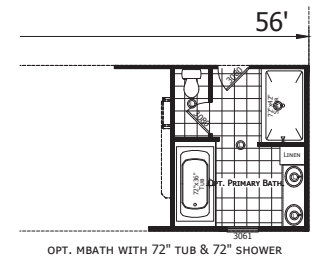

Adrienne

Redman New Moon Series - Multi Section

1,493 SQ. FT. (Approximate) 3 Bedroom, 2 Bath

Last Updated: 8-11-22

CHAMPION HOMES CENTER
501A S. Burlison Blvd.
Burlison, TX 76028

FactoryDirectTexas.com | 1-800-965-3721