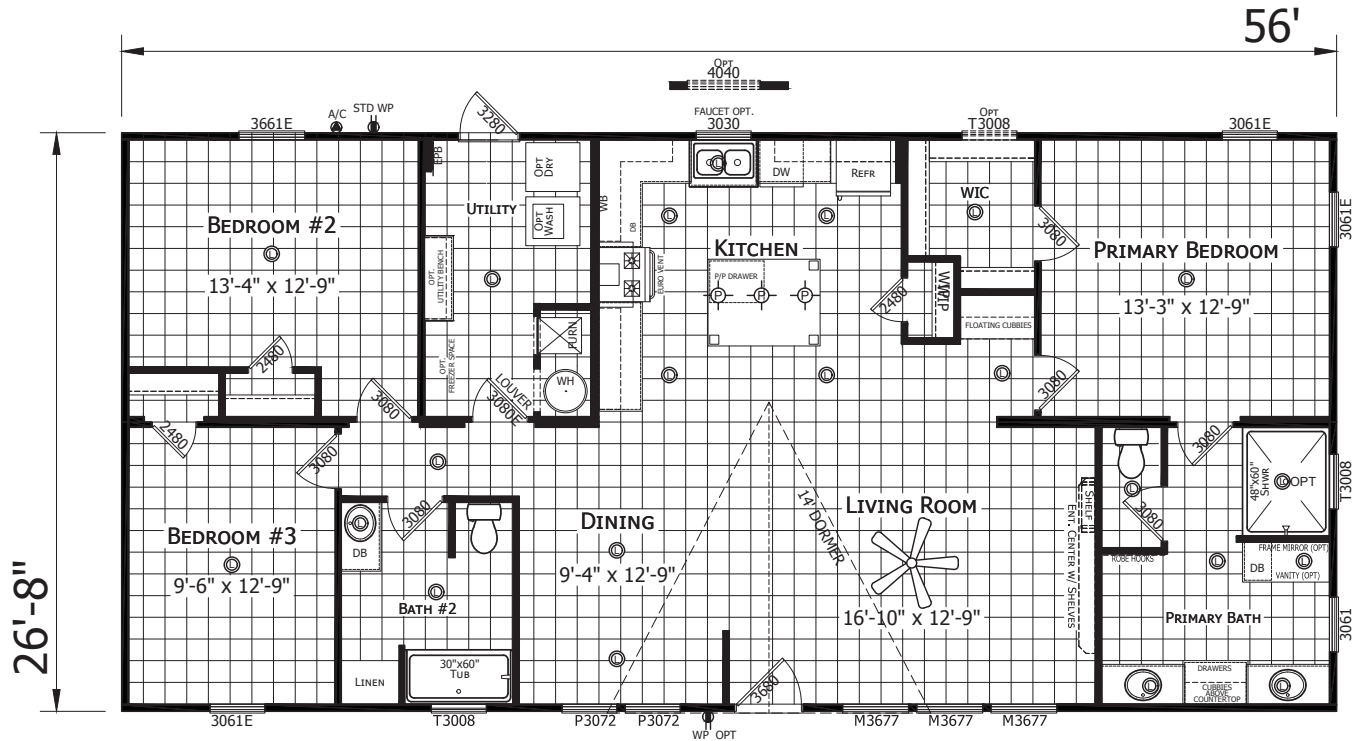

Adrienne

Redman New Moon Series - Multi Section

1,493 SQ. FT. (Approximate) 3 Bedroom, 2 Bath

Last Updated: 8-11-22

CHAMPION HOMES CENTER
501A S. Burlison Blvd.
Burlison, TX 76028

FactoryDirectTexas.com | 1-800-965-3721