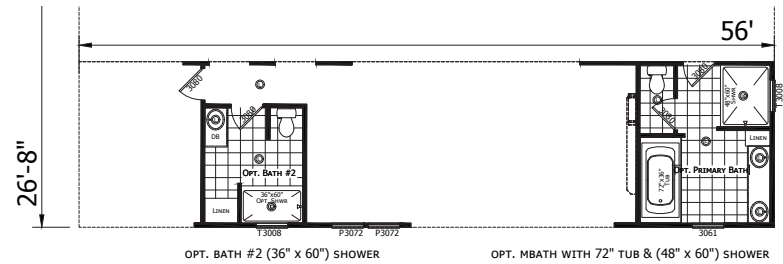

Adrienne

Redman New Moon Series - Multi Section

1,493 SQ. FT. (Approximate) 3 Bedroom, 2 Bath

Last Updated: 8-11-22

CHAMPION HOMES CENTER
501A S. Burlison Blvd.
Burlison, TX 76028

FactoryDirectTexas.com | 1-800-965-3721