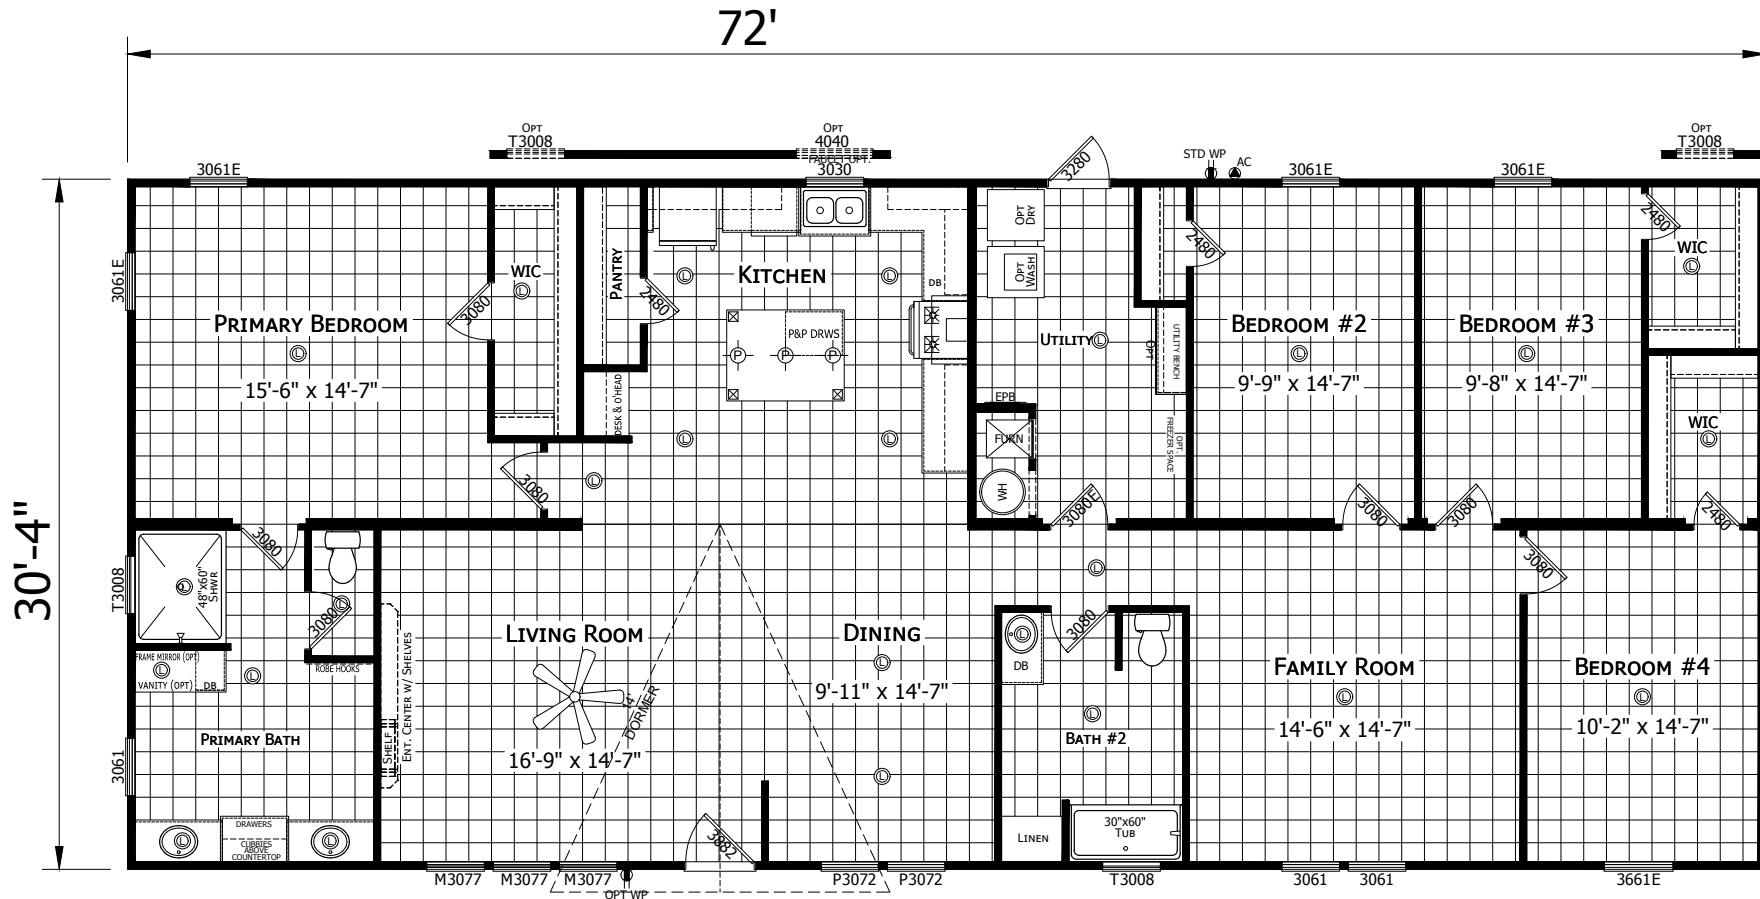

Aledo

Redman New Moon Series - Multi Section

2,184 SQ. FT. (Approximate) 4 Bedroom, 2 Bath

Last Updated: 3-15-22

CHAMPION HOMES CENTER
501A S. Burlison Blvd.
Burlison, TX 76028

FactoryDirectTexas.com | 1-800-965-3721