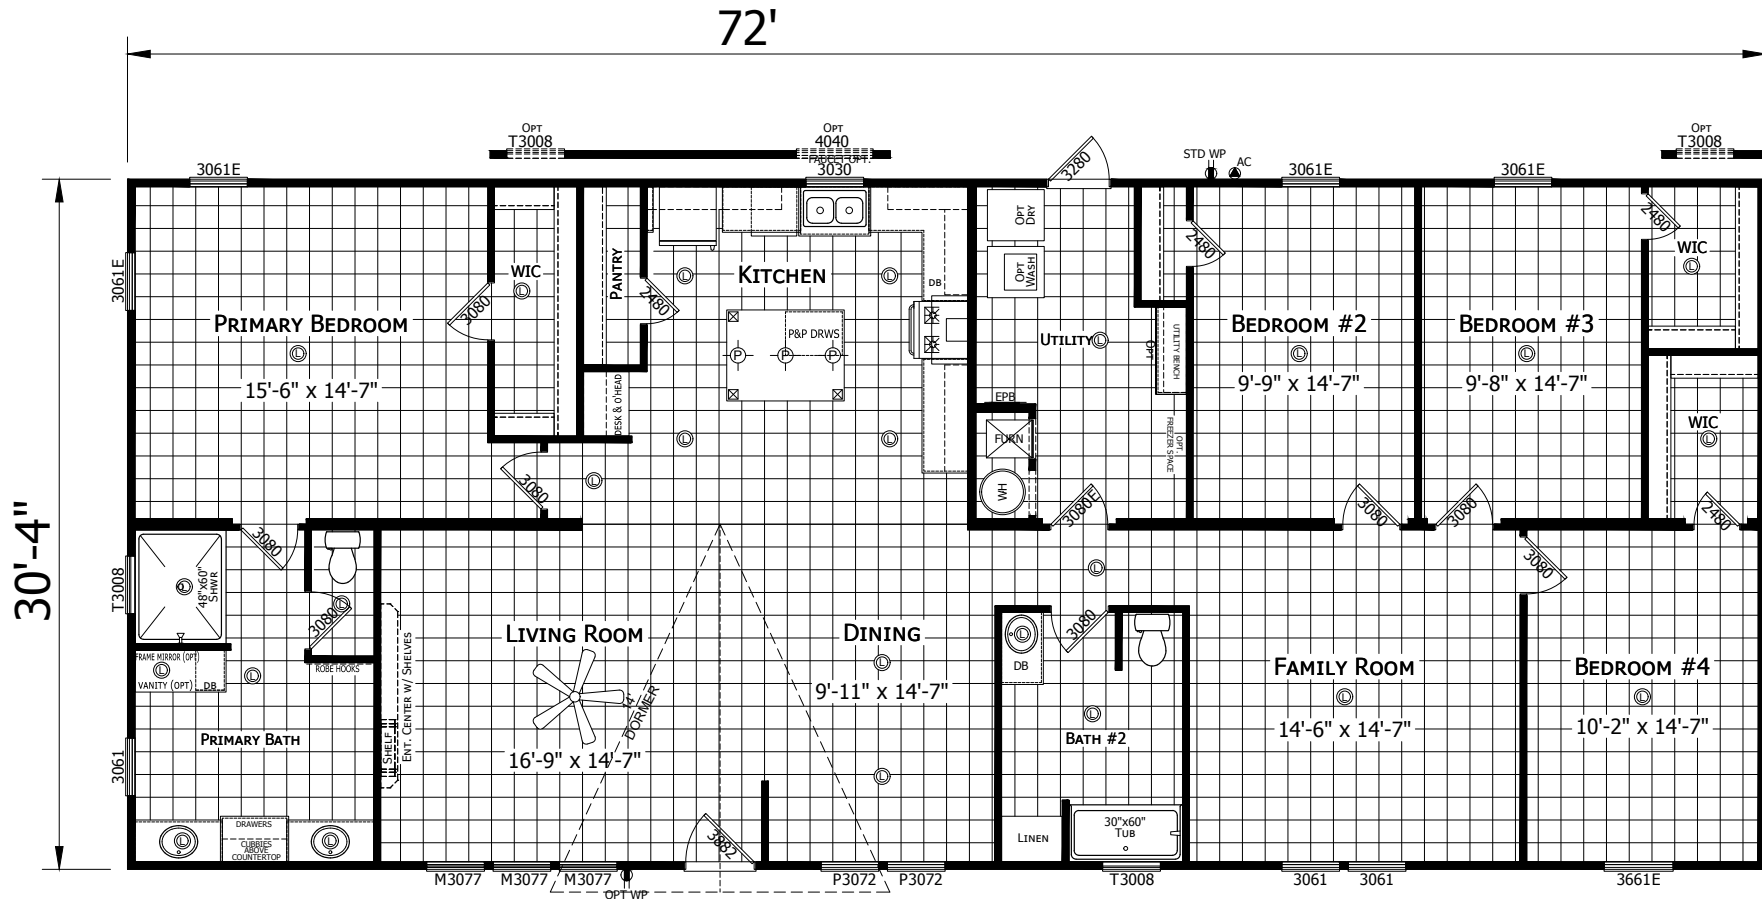

Aledo

Redman New Moon Series - Multi Section

2,184 SQ. FT. (Approximate) 4 Bedroom, 2 Bath

Last Updated: 3-15-22

FACTORY EXPO HOME CENTERS
501A S. Burleson Blvd.
Burleson, TX 76028

FactoryDirectTexas.com | 1-800-965-3721