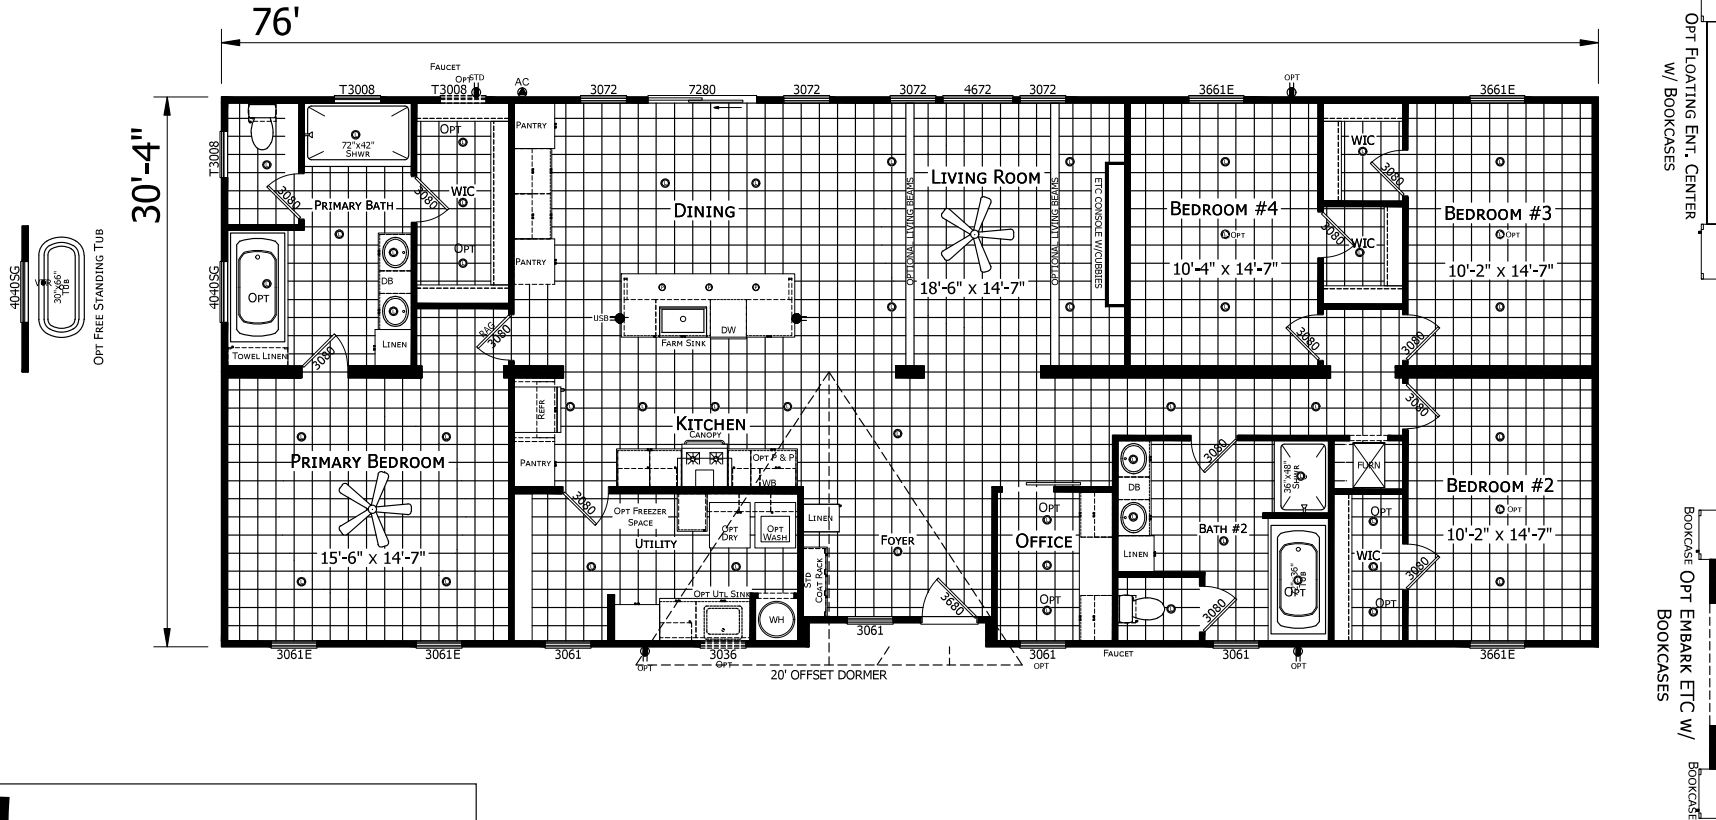

Allons

Homestead Series - Multi-Section

2,305 SQ. FT. (Approximate) 4 Bedroom, 2 Bath

Last Updated: 5-26-26

CHAMPION HOMES CENTER
501A S. Burlison Blvd.
Burlison, TX 76028

FactoryDirectTexas.com | 1-800-965-3721