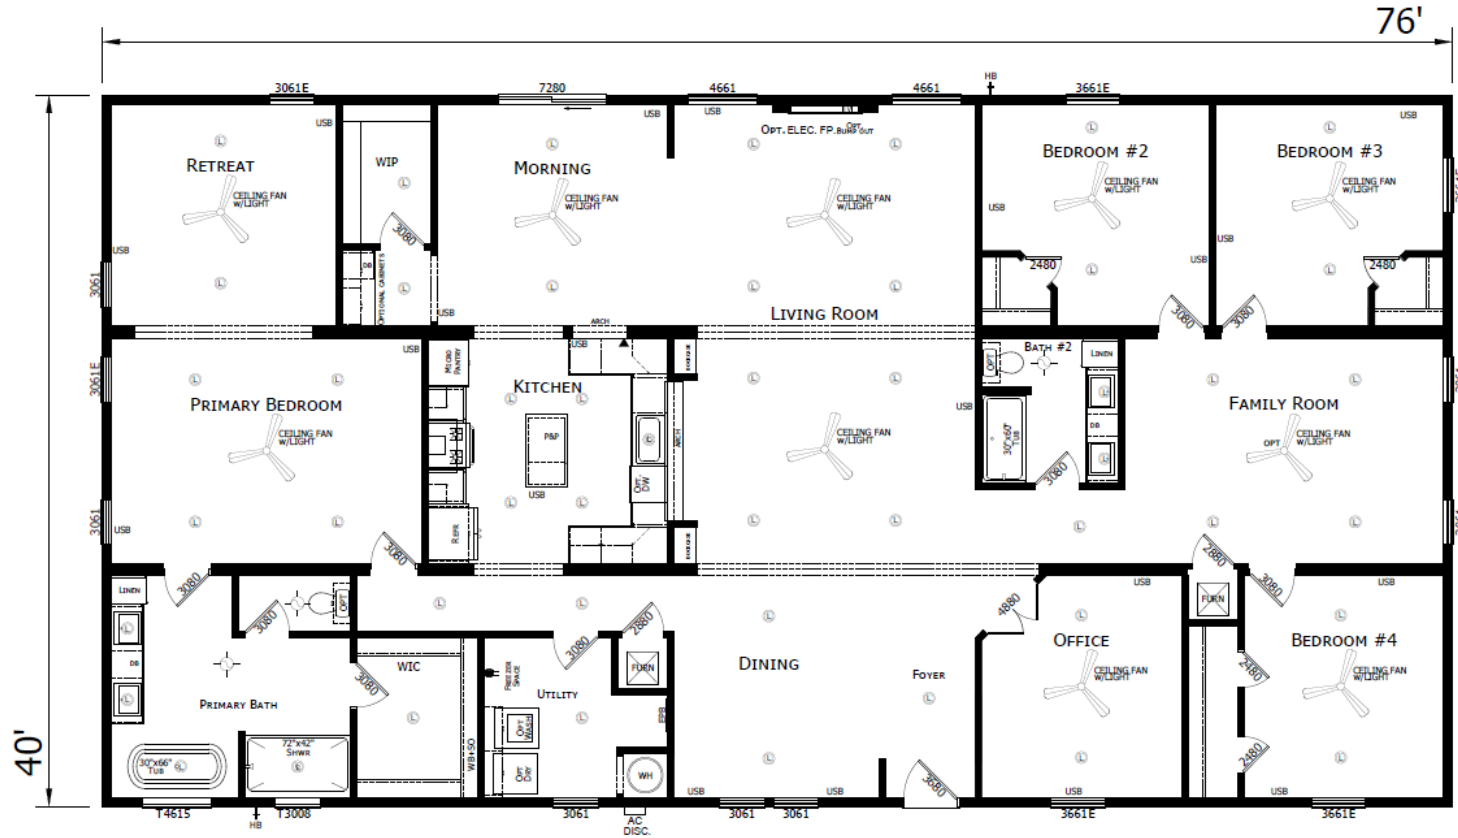

# Alvacan

Innovation Series - Multi Section

3,080 SQ. FT. (Approximate) 4 Bedroom, 3 Bath

Last Updated: 4-9-26

**CHAMPION HOMES CENTER**  
501A S. Burseson Blvd.  
Burleson, TX 76028

**FactoryDirectTexas.com | 1-800-965-3721**