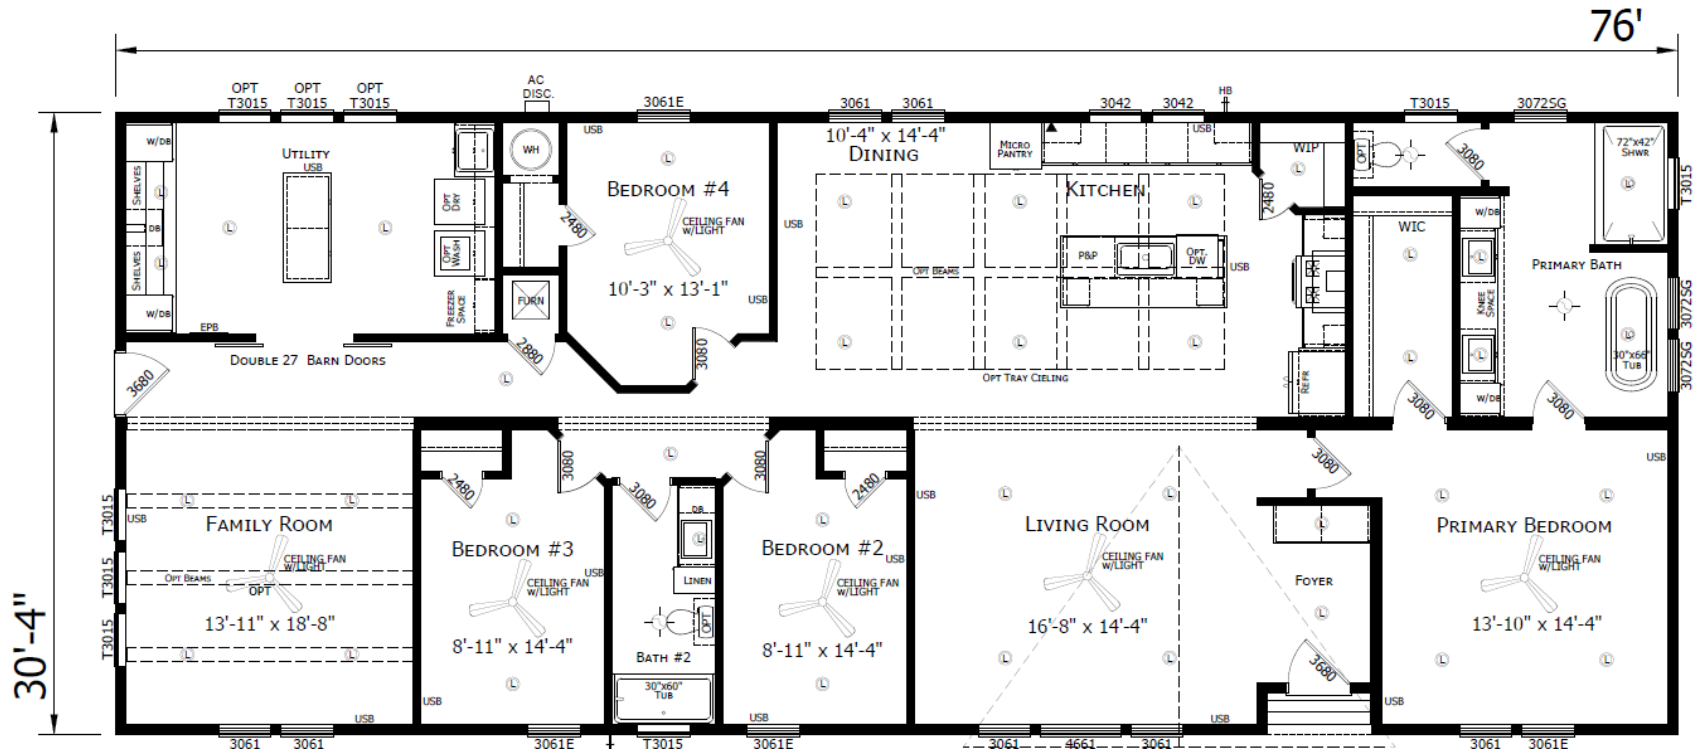

Arriago

Innovation Series - Multi Section

2,305 SQ. FT. (Approximate) 4 Bedroom, 2 Bath

Last Updated: 4-9-26

CHAMPION HOMES CENTER
501A S. Burleson Blvd.
Burleson, TX 76028

FactoryDirectTexas.com | 1-800-965-3721