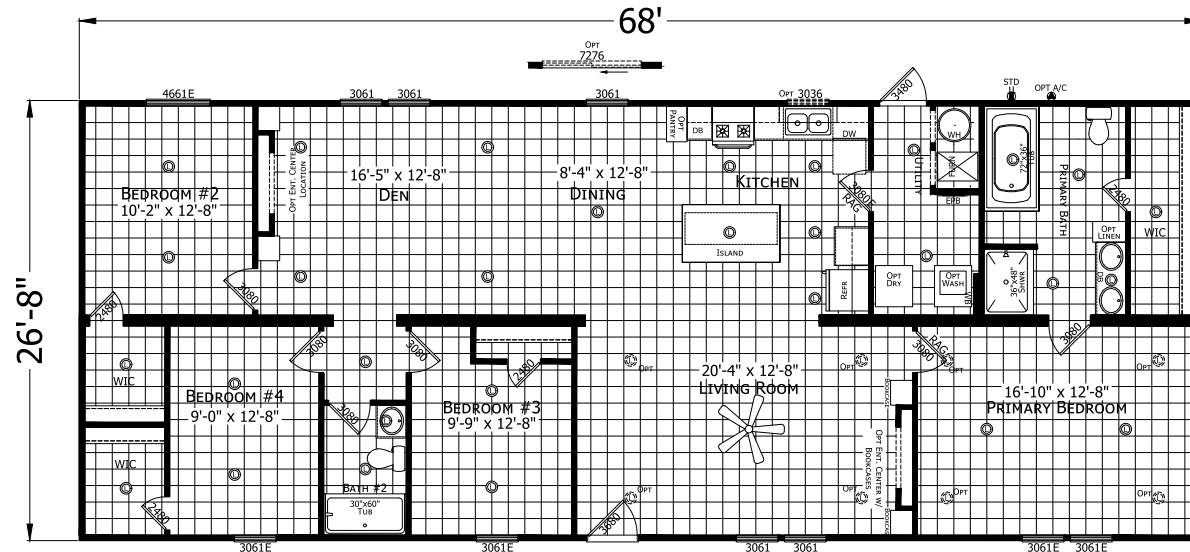

Asbury

Embark Series

1813 SQ. FT. (Approximate) 4 Bedroom, 2 Bath

Last Updated: 1-27-25

CHAMPION HOMES CENTER
501A S. Burlleson Blvd.
Burlleson, TX 76028

FactoryDirectTexas.com | 1-800-965-3721

IMPORTANT: Champion Homes reserves the right to modify, cancel or substitute products or features of this event at any time without prior notice or obligation. Pictures and other promotional materials are representative and may depict or contain floor plans, square footages, elevations, options, upgrades, extra design features, decorations, floor coverings, specialty light fixtures, custom paint and wall coverings, window treatments, landscaping, sound and alarm systems, furnishings, appliances, and other designer/decorator features and amenities that are not included as part of the home and/or may not be available at all locations. Home, pricing and community information is subject to change, and homes to prior sale, at any time without notice or obligation. ©2020 Champion Homes. All rights reserved.