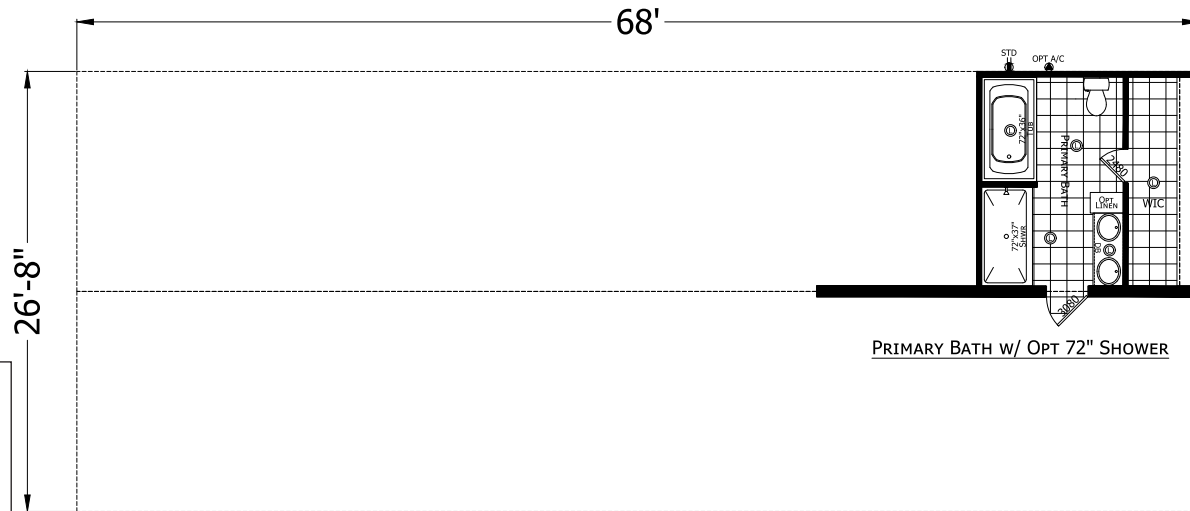

Asbury

Embark Series

1813 SQ. FT. (Approximate) 4 Bedroom, 2 Bath

Last Updated: 1-27-25

CHAMPION HOMES CENTER
501A S. Burlleson Blvd.
Burlleson, TX 76028

FactoryDirectTexas.com | 1-800-965-3721

IMPORTANT: Champion Homes reserves the right to modify, cancel or substitute products or features of this event at any time without prior notice or obligation. Pictures and other promotional materials are representative and may depict or contain floor plans, square footages, elevations, options, upgrades, extra design features, decorations, floor coverings, specialty light fixtures, custom paint and wall coverings, window treatments, landscaping, sound and alarm systems, furnishings, appliances, and other designer/decorator features and amenities that are not included as part of the home and/or may not be available at all locations. Home, pricing and community information is subject to change, and homes to prior sale, at any time without notice or obligation. ©2020 Champion Homes. All rights reserved.