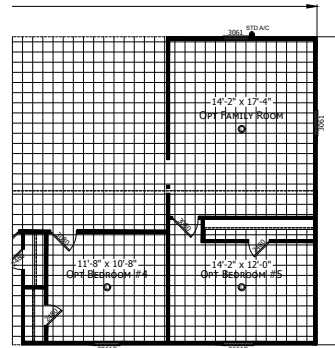

Bailey

Champion Select Series - Multi Section

2,305 SQ. FT. (Approximate) 5 Bedroom, 3 Bath

Last Updated: 7-16-24

CHAMPION HOMES CENTER
501A S. Burluson Blvd.
Burluson, TX 76028

FactoryDirectTexas.com | 1-800-965-3721