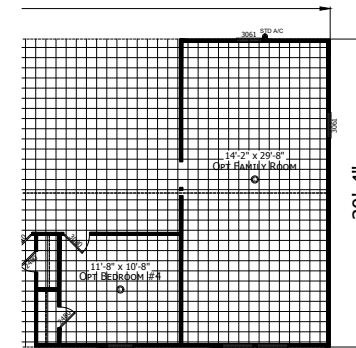

Bailey

Champion Select Series - Multi Section

2,305 SQ. FT. (Approximate) 5 Bedroom, 3 Bath

Last Updated: 7-16-24

CHAMPION HOMES CENTER
501A S. Burluson Blvd.
Burluson, TX 76028

FactoryDirectTexas.com | 1-800-965-3721