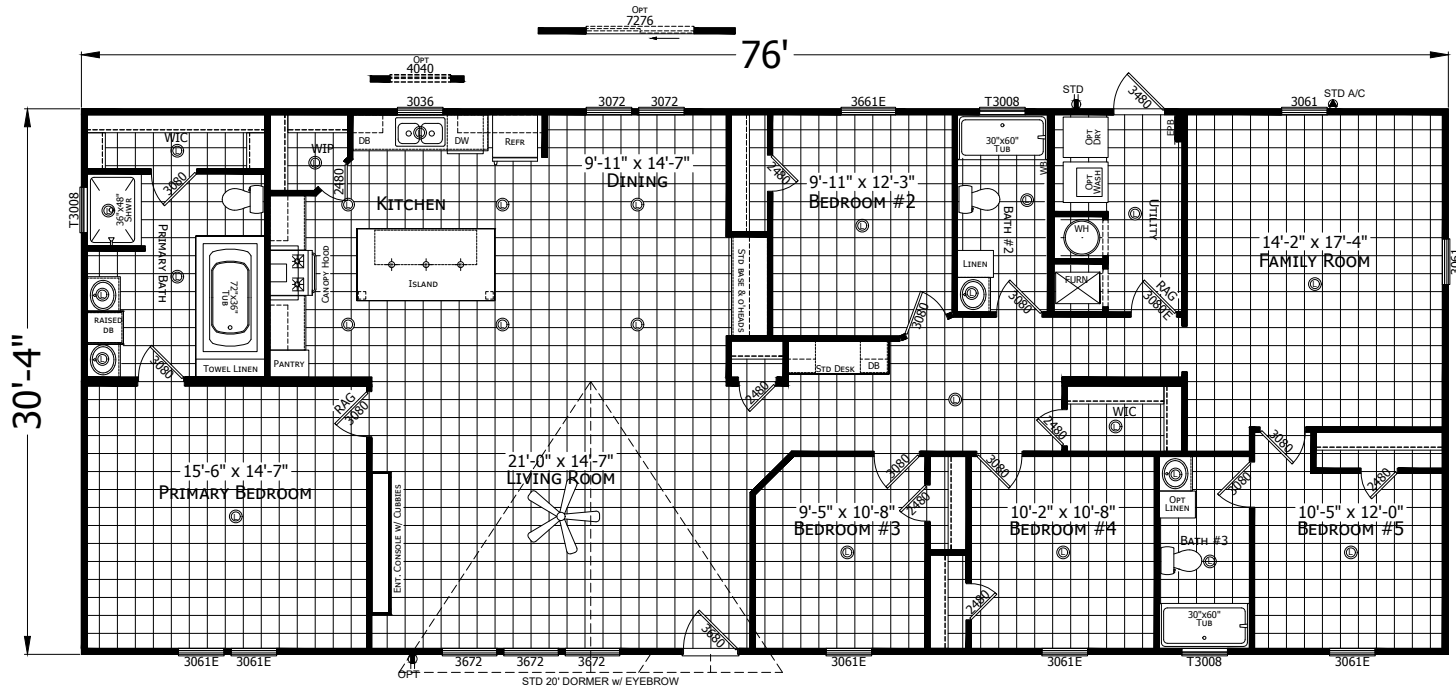

Bailey

Champion Select Series - Multi Section

2,305 SQ. FT. (Approximate) 5 Bedroom, 3 Bath

Last Updated: 7-16-24

CHAMPION HOMES CENTER
501A S. Burluson Blvd.
Burluson, TX 76028

FactoryDirectTexas.com | 1-800-965-3721