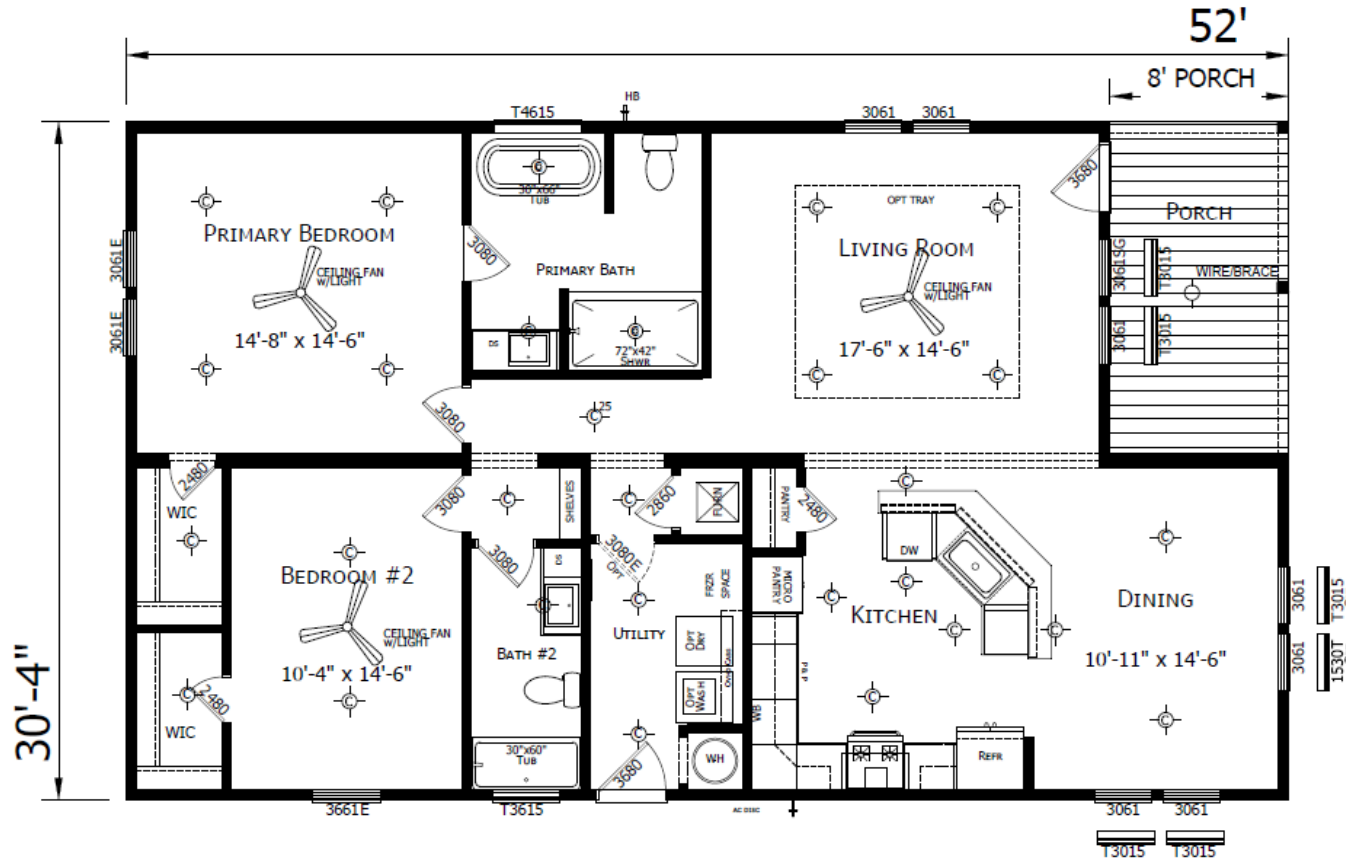

# Bayview

Innovation Series - Multi Section

1,577 SQ. FT. (Approximate) 2 Bedroom, 2 Bath

Last Updated: 4-9-26

**CHAMPION HOMES CENTER**  
501A S. Burseson Blvd.  
Burseson, TX 76028

**FactoryDirectTexas.com | 1-800-965-3721**