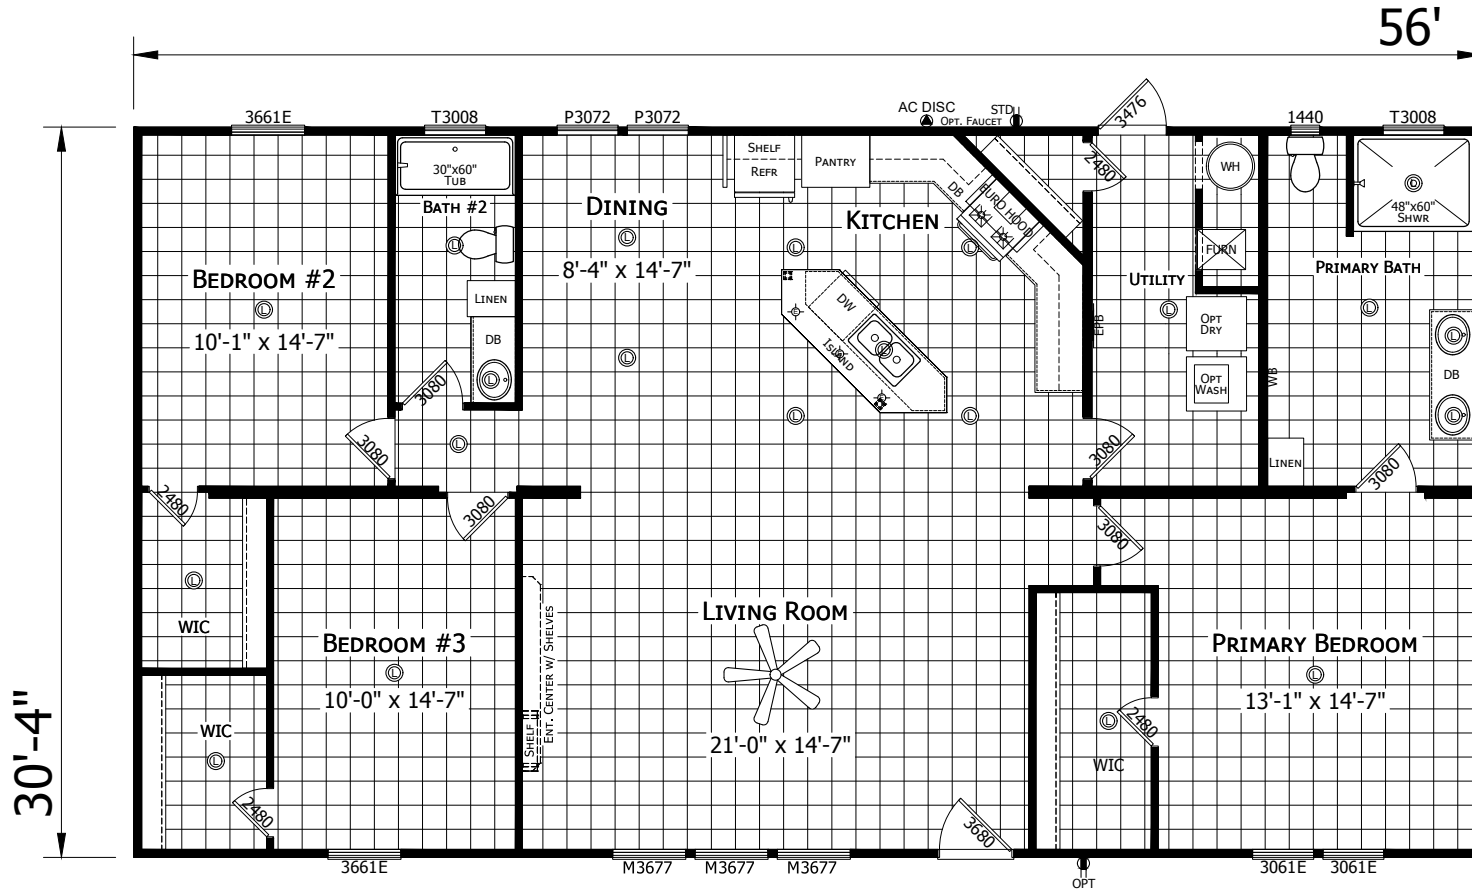

Beesville

Redman New Moon Series - Multi Section

1,699 SQ. FT. (Approximate) 3 Bedroom, 2 Bath

Last Updated: 4-8-22

FACTORY EXPO HOME CENTERS
501A S. Burleson Blvd.
Burleson, TX 76028

FactoryDirectTexas.com | 1-800-965-3721