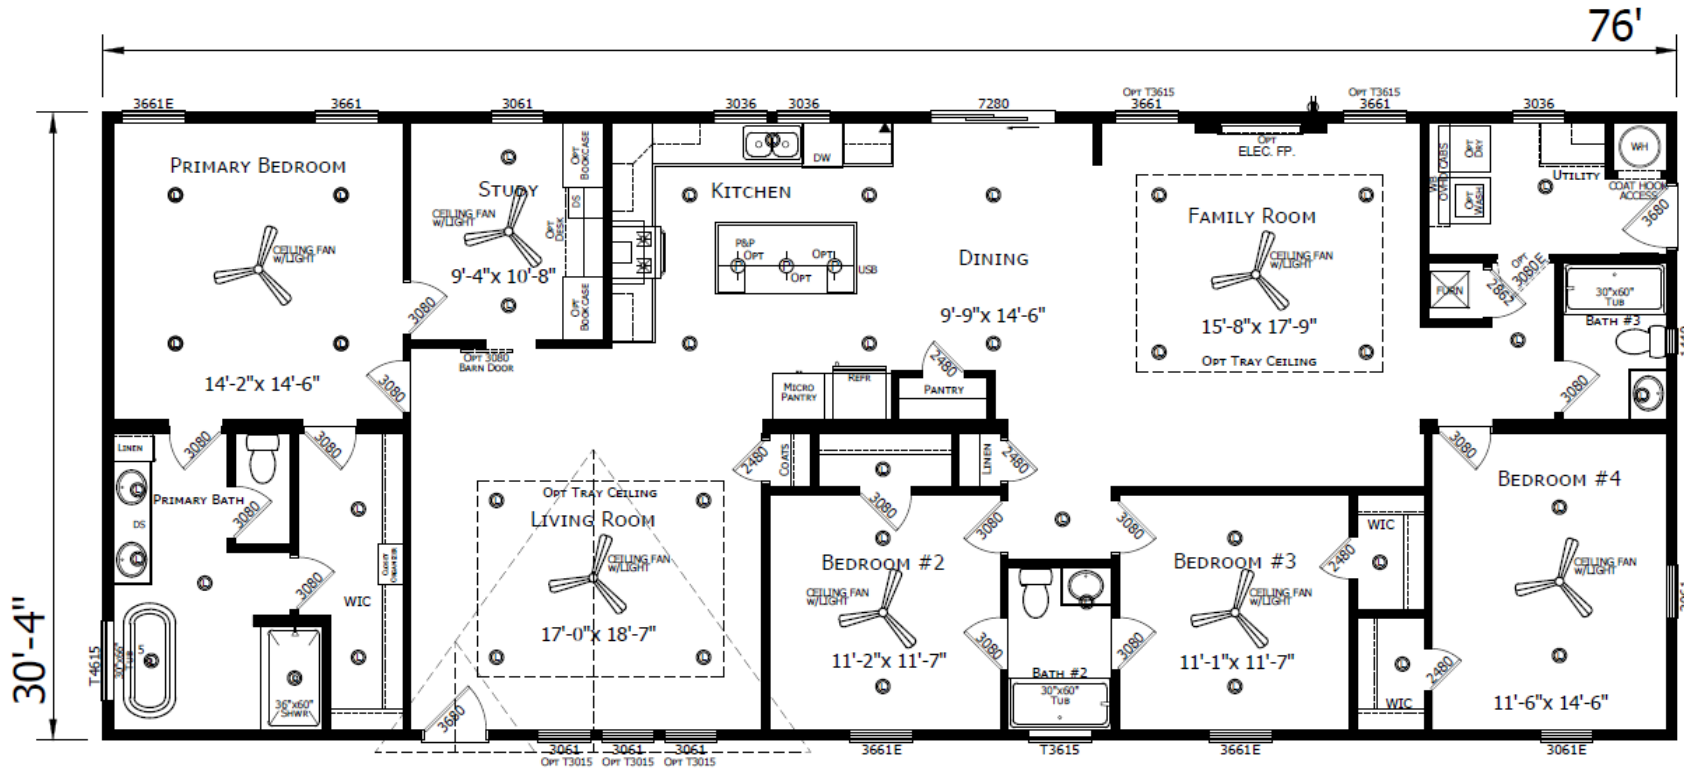

# Bentson

Innovation Series - Multi Section

2,305 SQ. FT. (Approximate) 4 Bedroom, 3 Bath

Last Updated: 4-9-26

**CHAMPION HOMES CENTER**  
501A S. Burselson Blvd.  
Burleson, TX 76028

**FactoryDirectTexas.com | 1-800-965-3721**