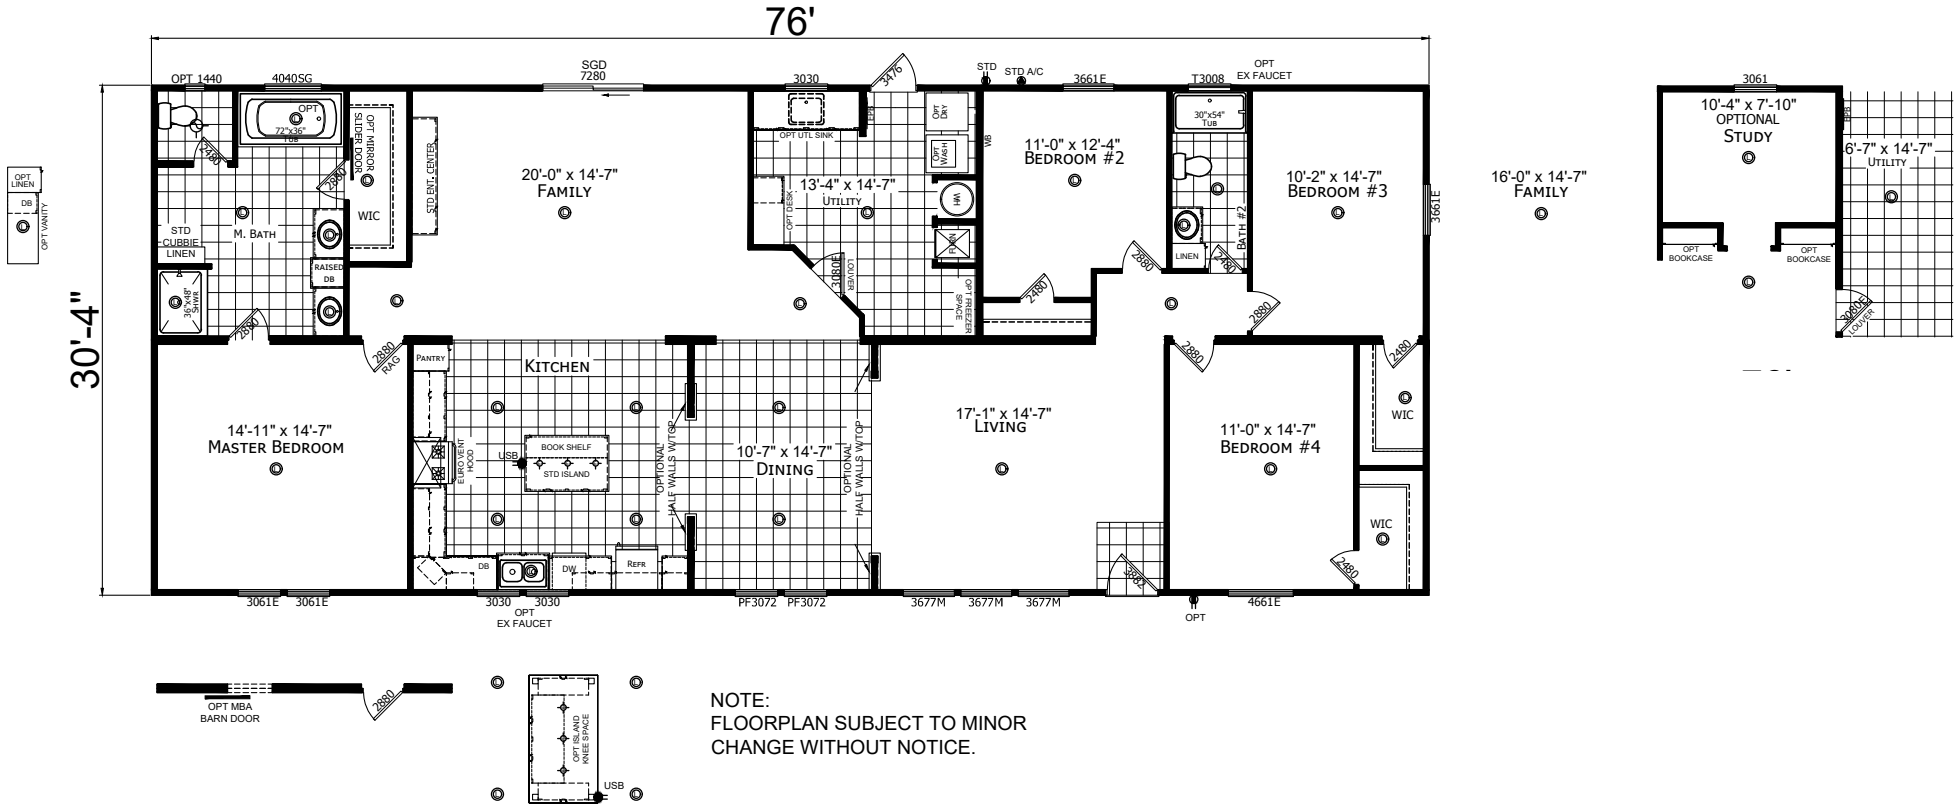

Blackburn

Champion Select Series - Multi Section

2,305 SQ. FT. (Approximate) 4 Bedroom, 2 Bath

Last Updated: 8-3-21

FACTORY EXPO HOME CENTERS
501A S. Burleson Blvd.
Burleson, TX 76028

FactoryDirectTexas.com | 1-800-965-3721