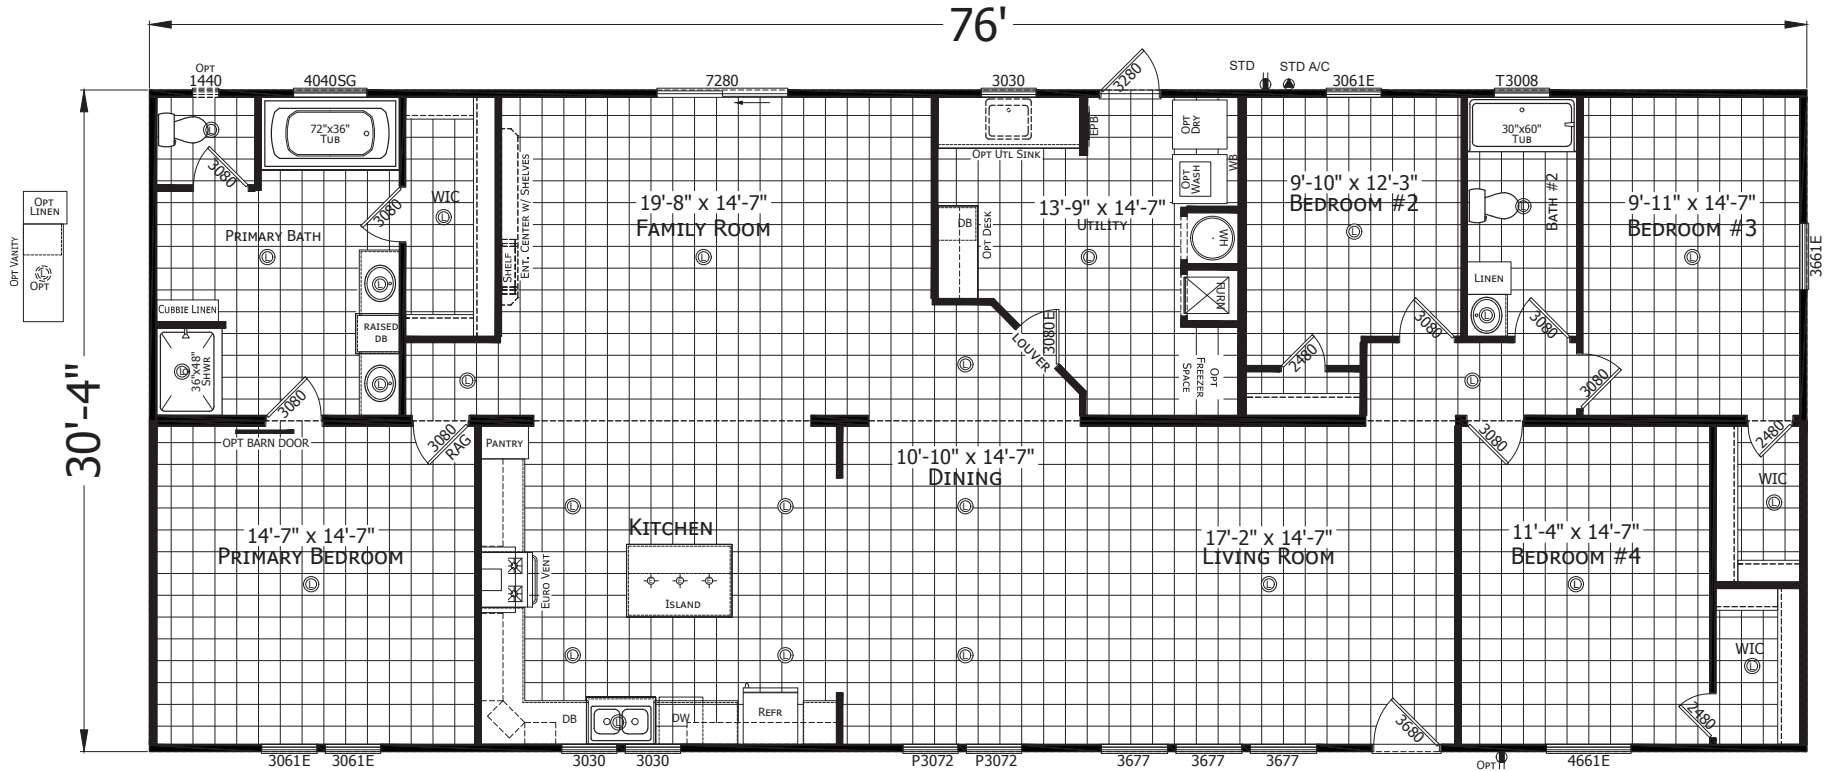

Blackburn

Champion Select Series - Multi Section

2,305 SQ. FT. (Approximate) 4 Bedroom, 2 Bath

Last Updated: 3-10-22

CHAMPION HOMES CENTER
501A S. Burleson Blvd.
Burleson, TX 76028

FactoryDirectTexas.com | 1-800-965-3721