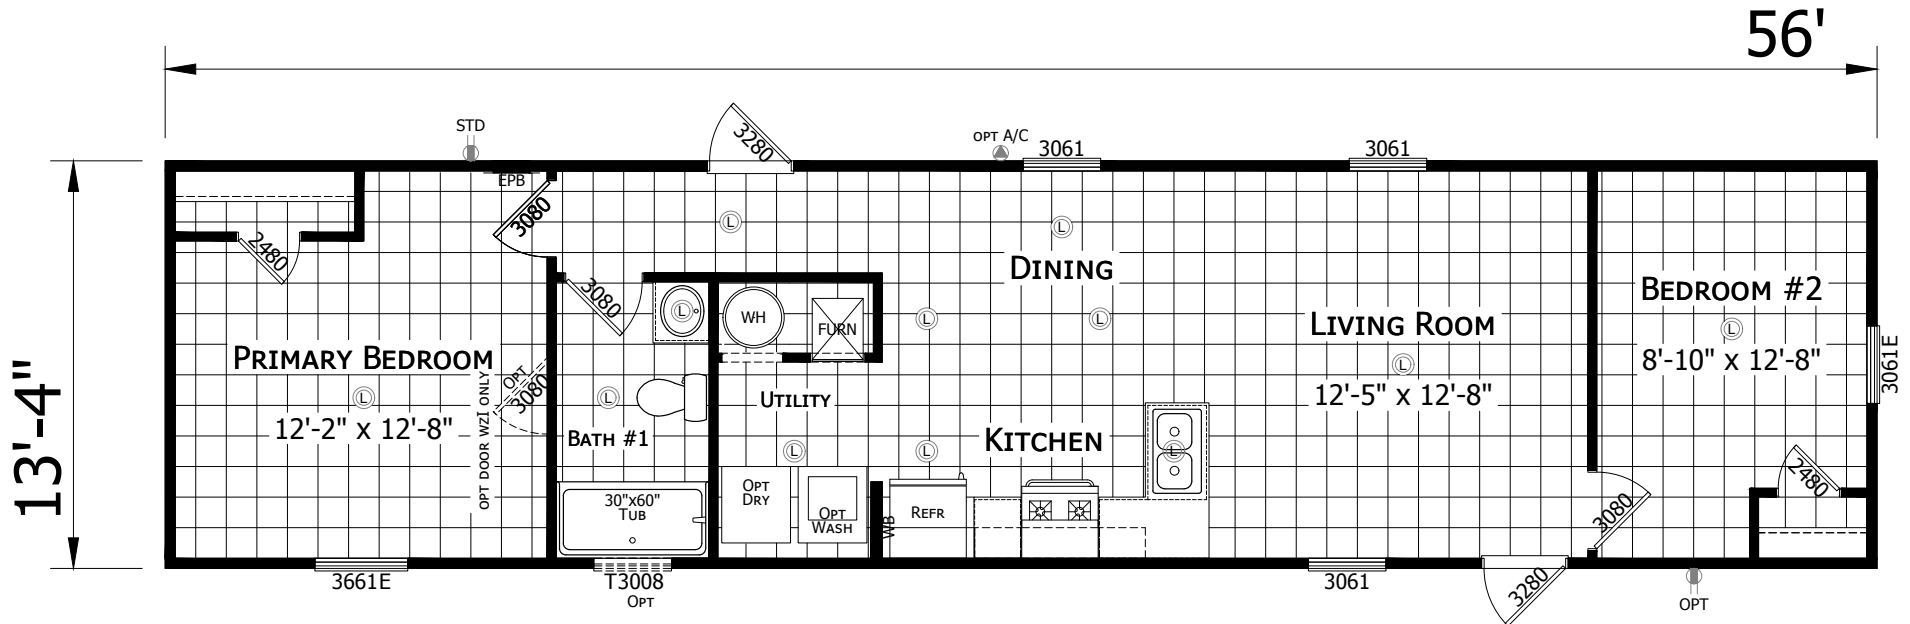

Bowie

Redman Classic Series - Single Section

747 SQ. FT. (Approximate) 2 Bedroom, 1 Bath

Last Updated: 3-10-22

FACTORY EXPO HOME CENTERS
501A S. Burleson Blvd.
Burleson, TX 76028

FactoryDirectTexas.com | 1-800-965-3721