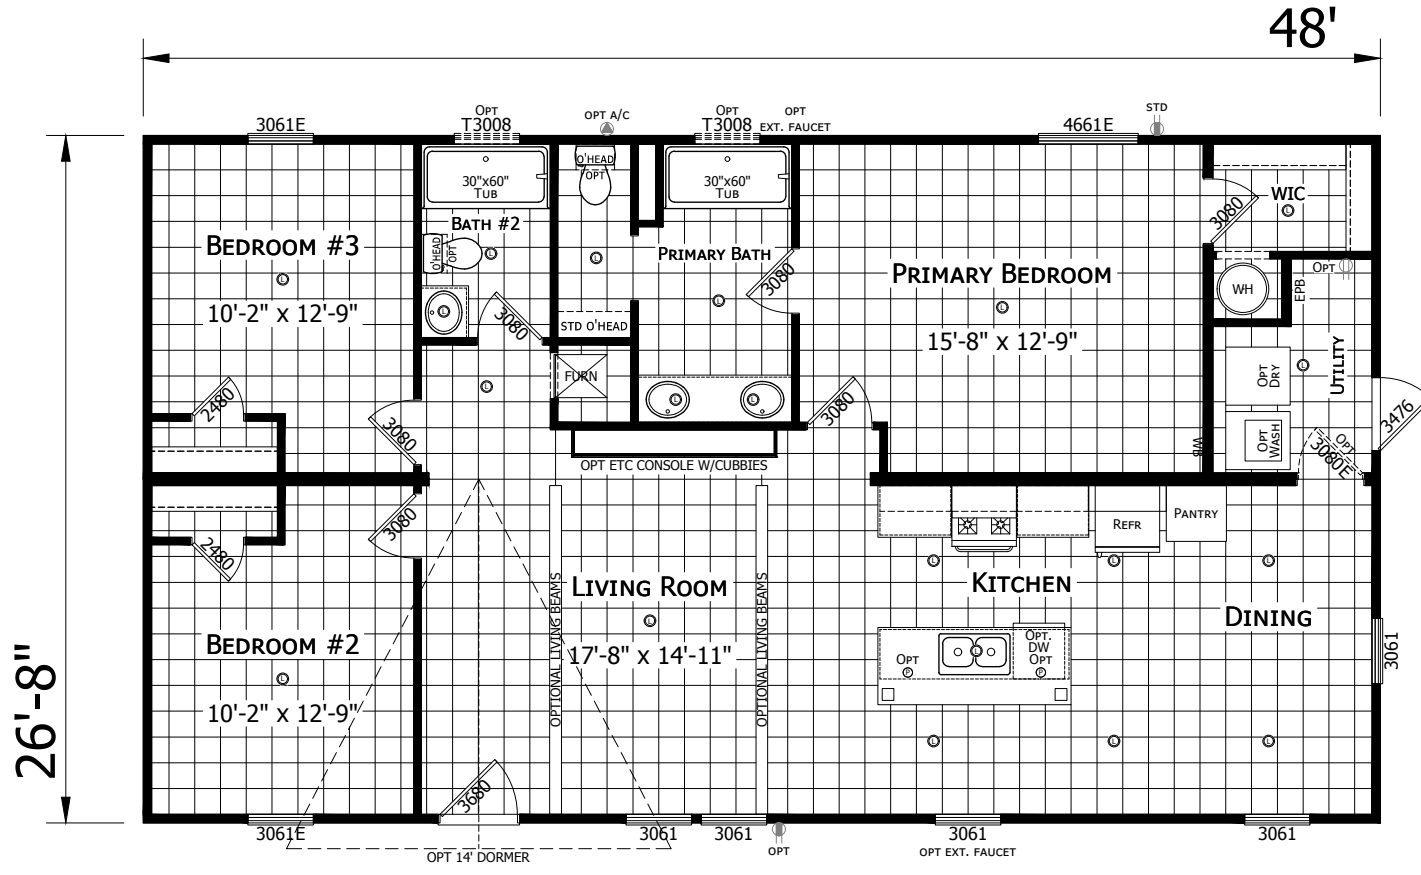

Breton

Redman Classic Series - Multi Section

1,280 SQ. FT. (Approximate) 3 Bedroom, 2 Bath

Last Updated: 1-8-24

CHAMPION HOMES CENTER
 501A S. Burseson Blvd.
 Burleson, TX 76028

FactoryDirectTexas.com | 1-800-965-3721