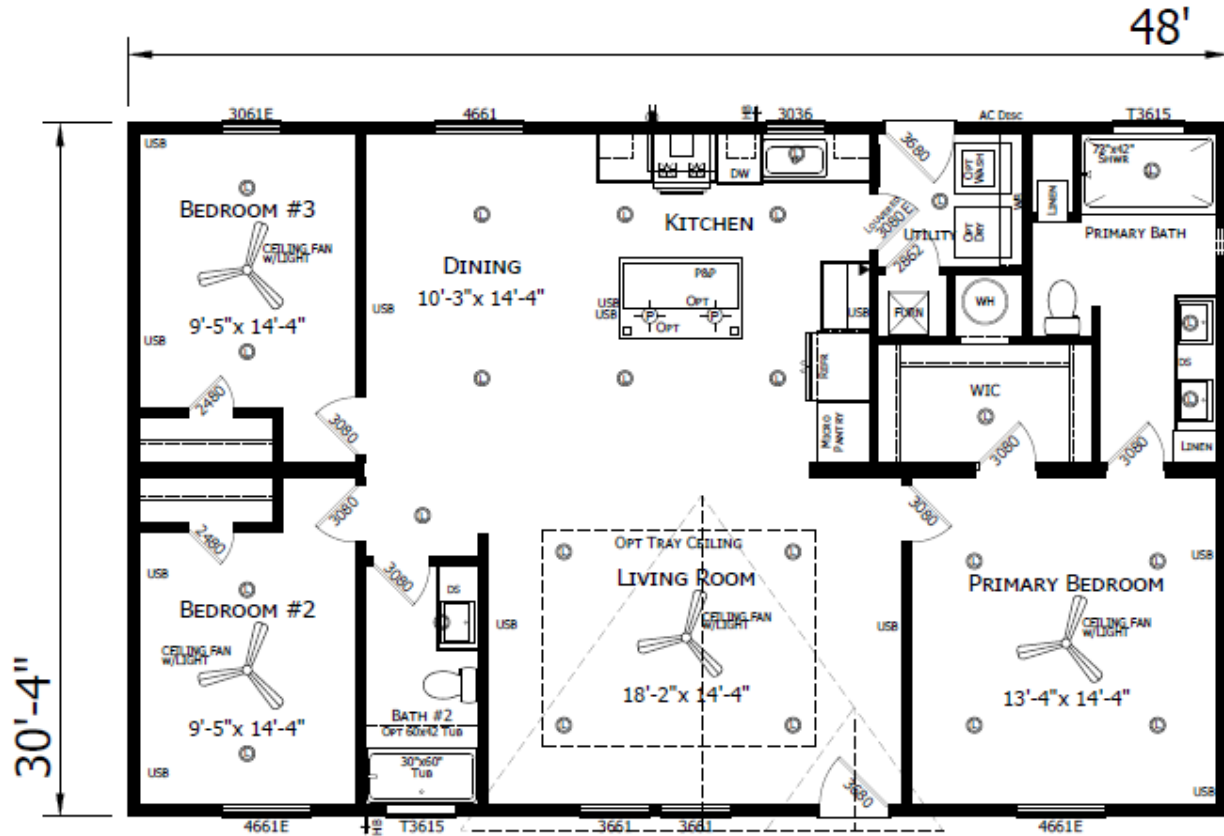

# Brigada

Innovation Series - Multi Section

1,456 SQ. FT. (Approximate) 3 Bedroom, 2 Bath

Last Updated: 4-9-26

**CHAMPION HOMES CENTER**  
501A S. Burlison Blvd.  
Burlison, TX 76028

**FactoryDirectTexas.com | 1-800-965-3721**