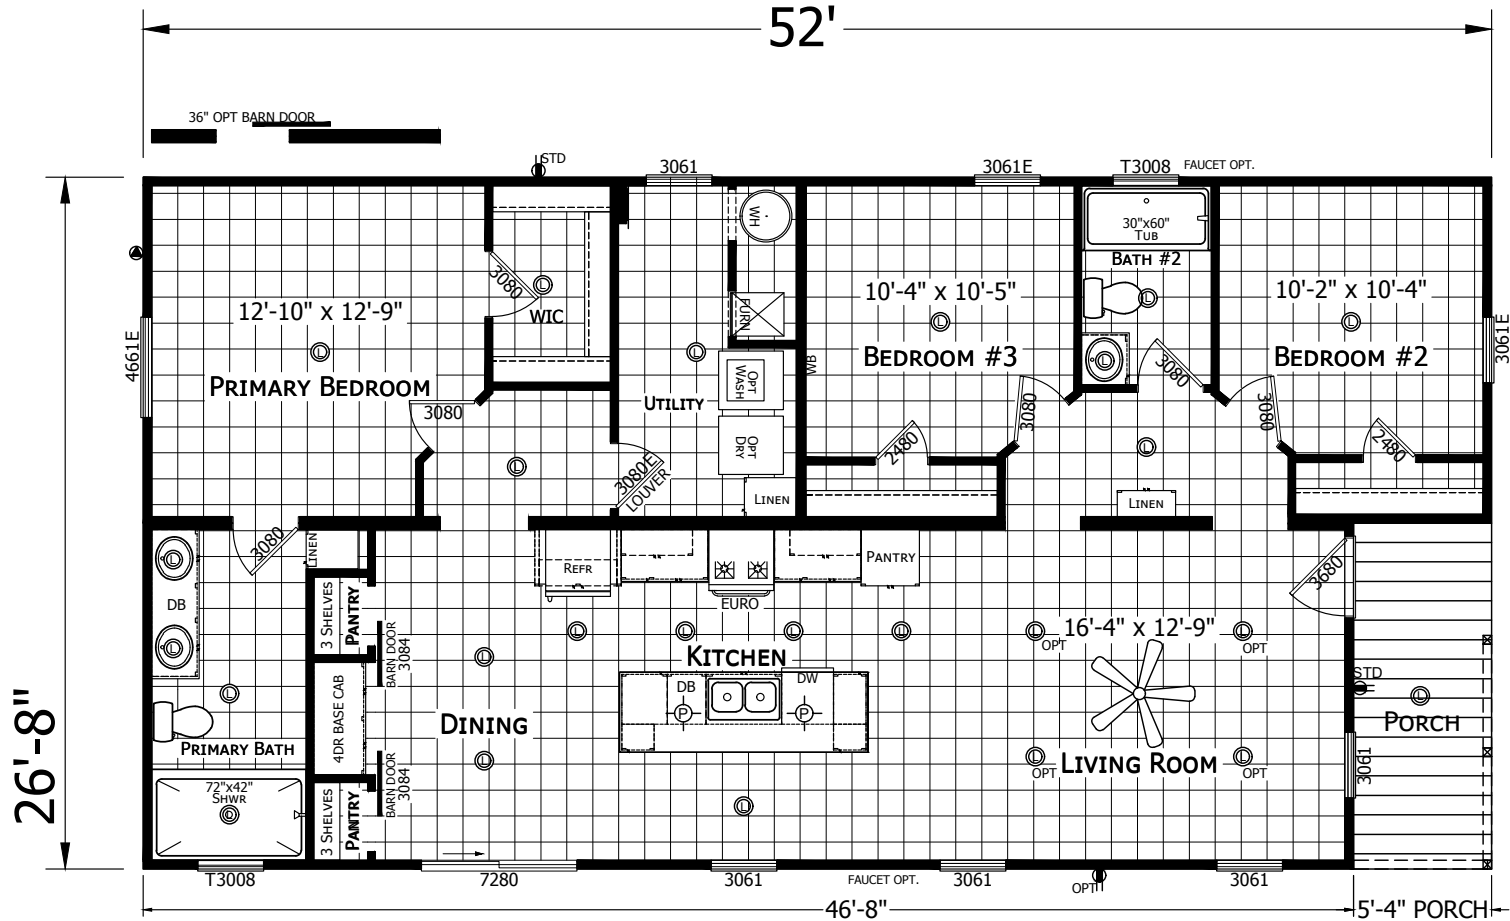

# Brigg

Redman New Moon Series - Multi Section

1,387 SQ. FT. (Approximate) 3 Bedroom, 2 Bath

CHAMPION  
HOMES CENTER

Last Updated: 7-5-23

CHAMPION HOMES CENTER  
501A S. Burleson Blvd.  
Burleson, TX 76028