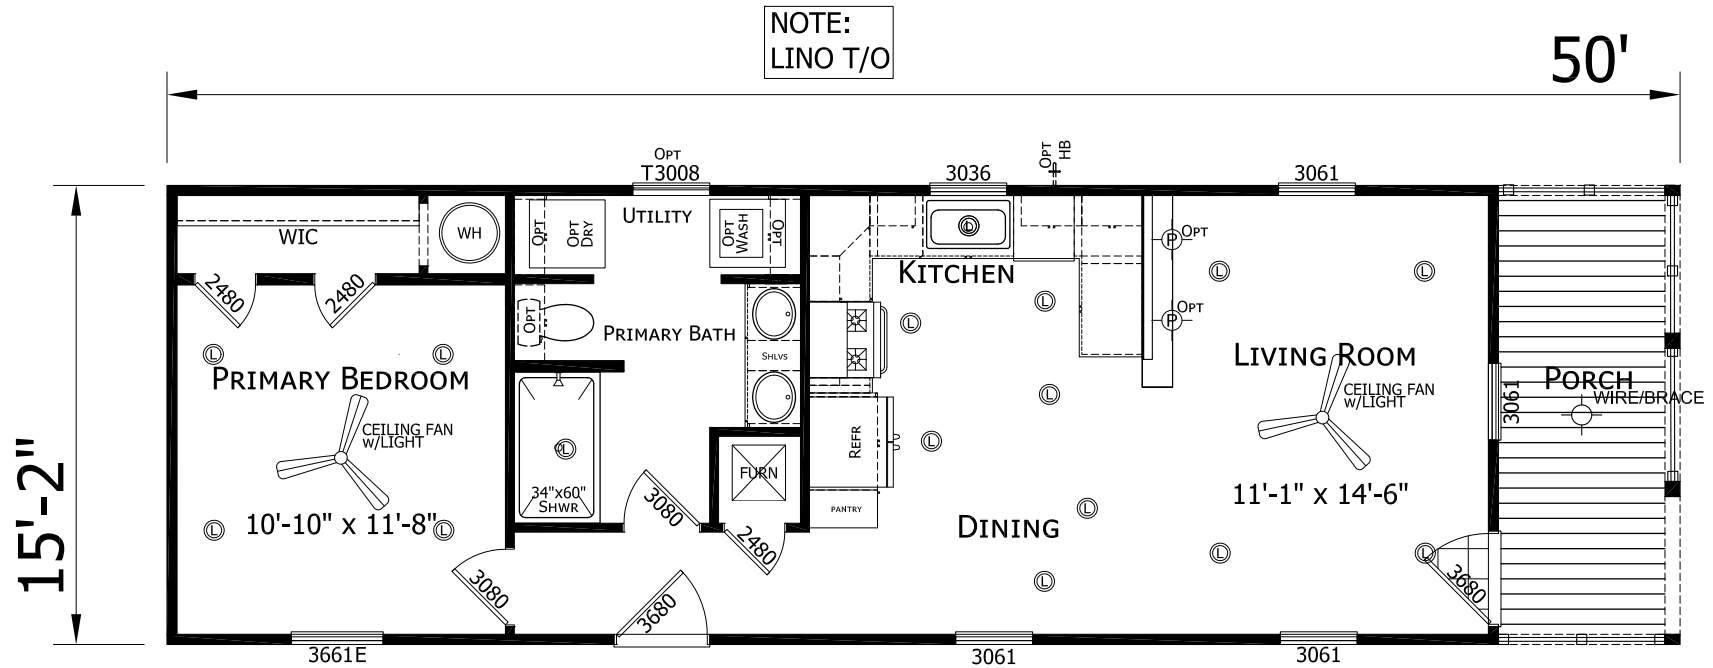

# Broaddus

Welcome Series

667 SQ. FT. (Approximate) 1 Bedroom, 1 Bath

Last Updated: 5-29-26

FRONT ELEVATION

**CHAMPION HOMES CENTER**  
 501A S. Burlison Blvd.  
 Burlison, TX 76028

**FactoryDirectTexas.com | 1-800-965-3721**