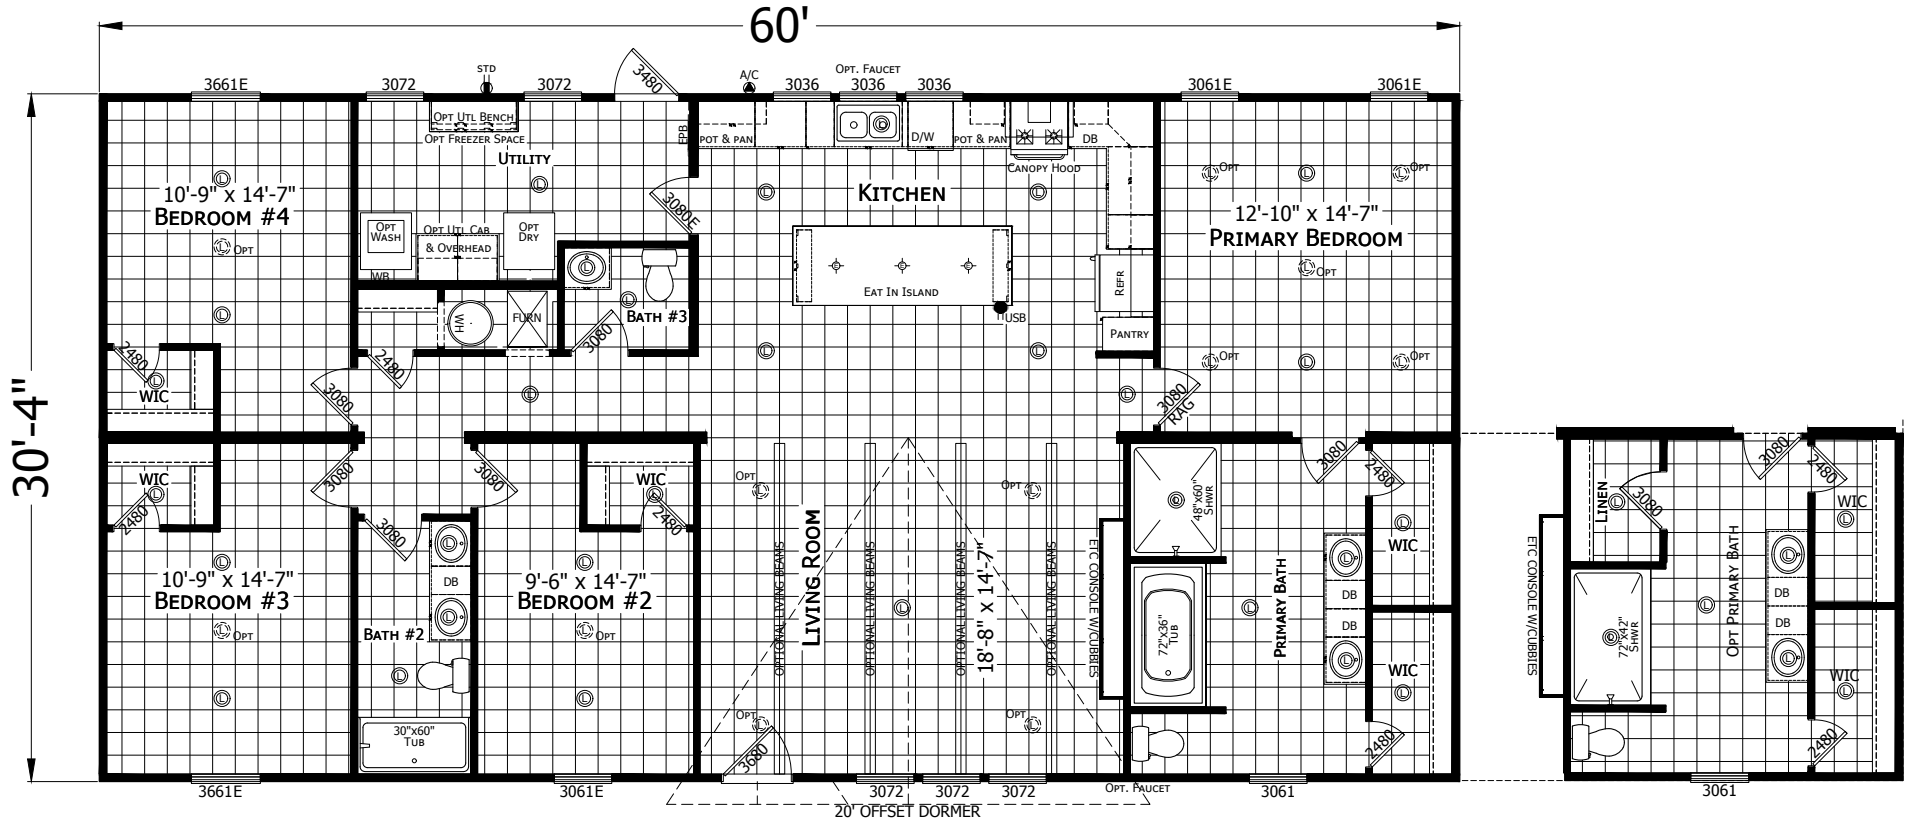

# Burleson

Redman New Moon Series - Multi Section

1820 SQ. FT. (Approximate) 4 Bedroom, 3 Bath

Last Updated: 10-3-24

**CHAMPION HOMES CENTER**  
 501A S. Burleson Blvd.  
 Burleson, TX 76028

**FactoryDirectTexas.com | 1-800-965-3721**