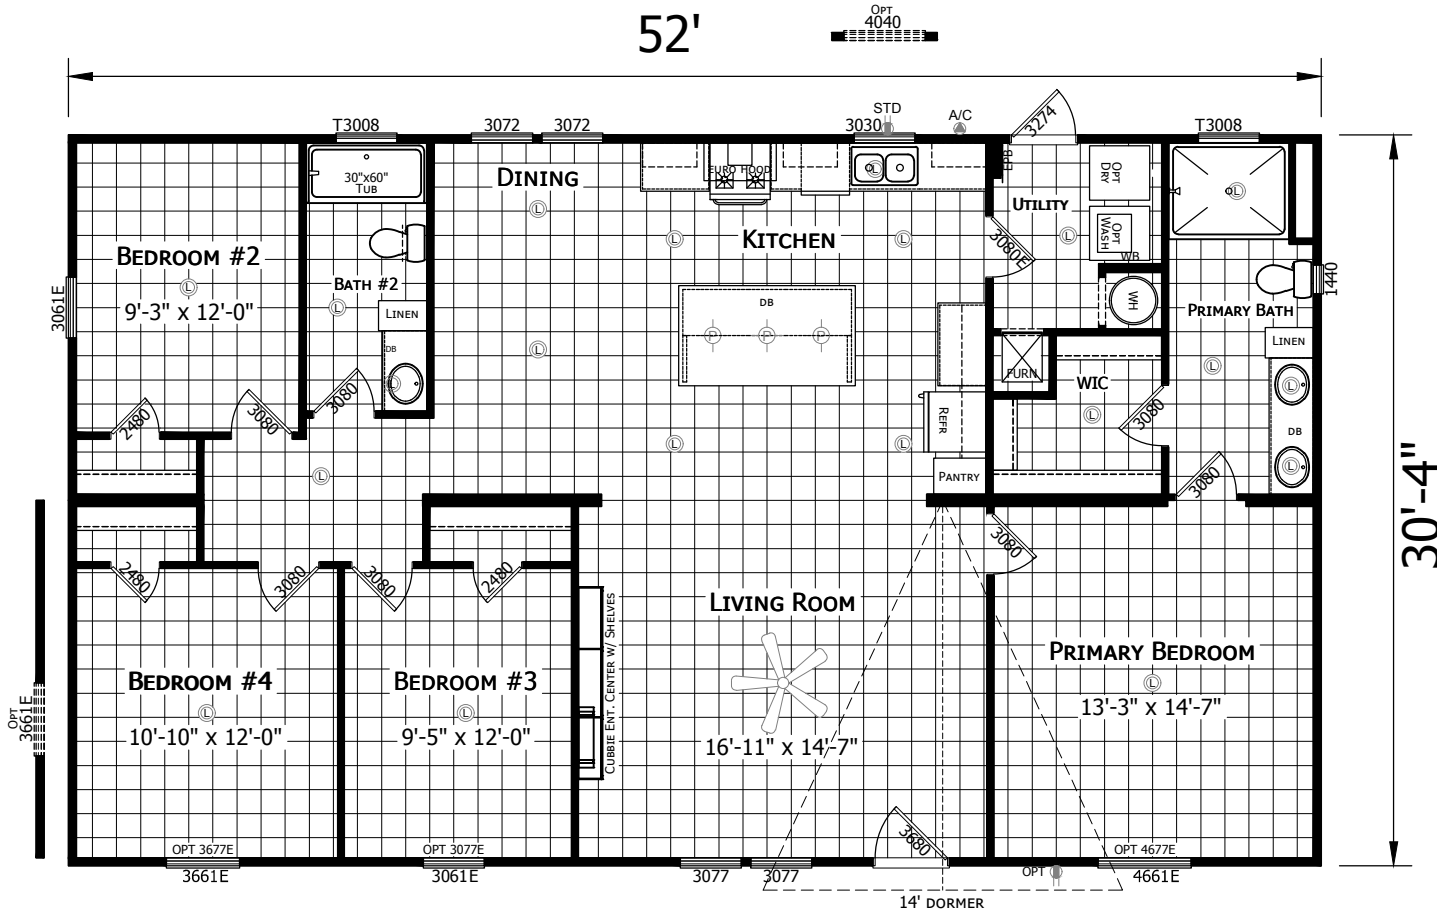

Byers

Redman New Moon Series - Multi Section

1,577 SQ. FT. (Approximate) 4 Bedroom, 2 Bath

CHAMPION
HOMES CENTER

Last Updated: 5-16-23

CHAMPION HOMES CENTER
501A S. Burlison Blvd.
Burlison, TX 76028

FactoryDirectTexas.com | 1-800-965-3721