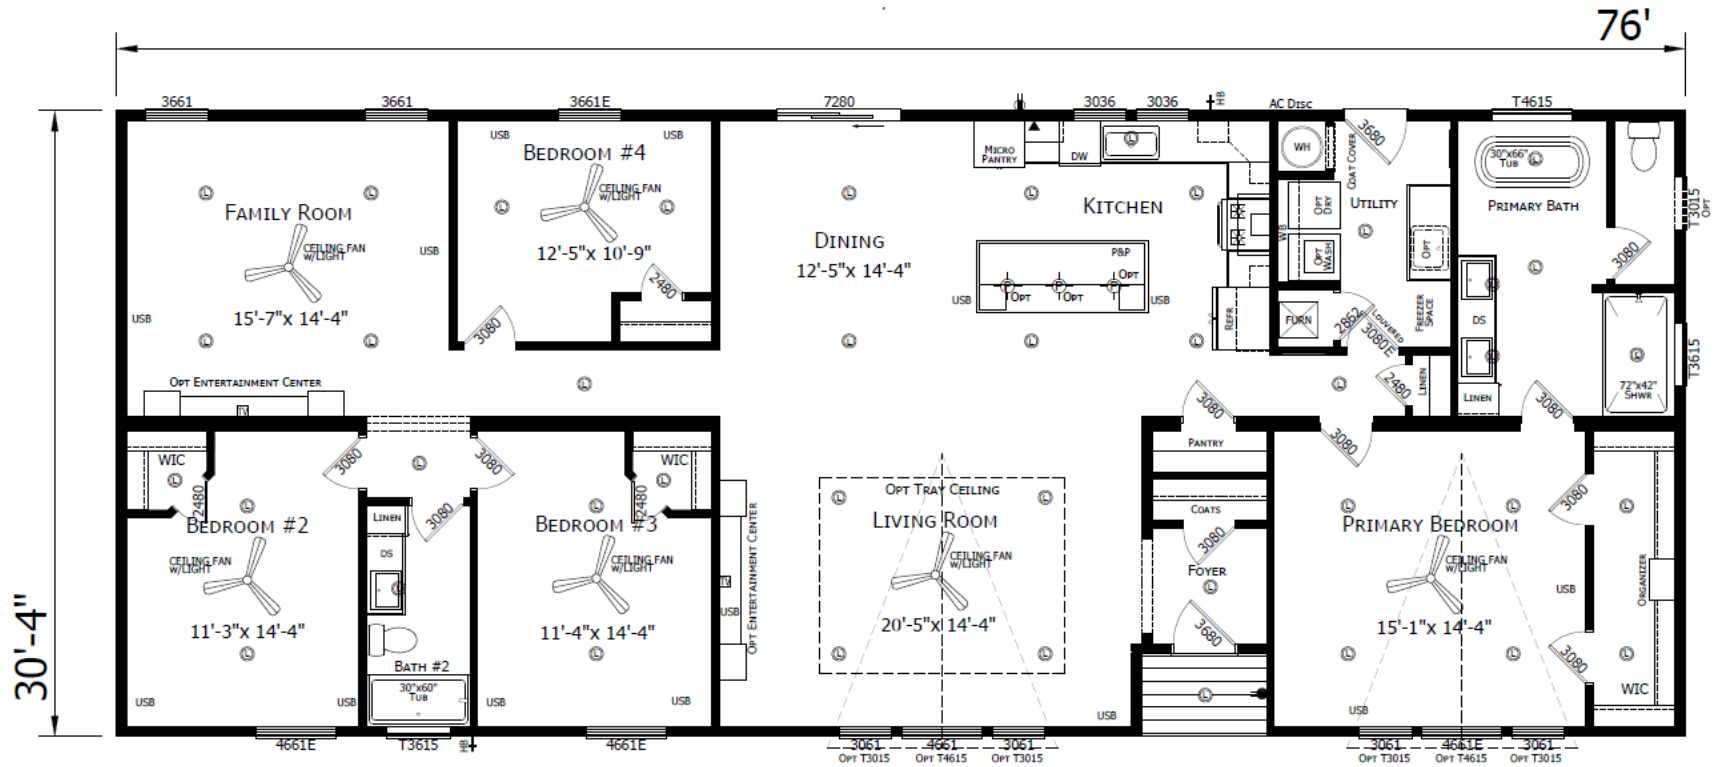

# Cibolo

Innovation Series - Multi Section

2,281 SQ. FT. (Approximate) 4 Bedroom, 2 Bath

Last Updated: 4-9-26

**CHAMPION HOMES CENTER**  
501A S. Bureson Blvd.  
Bureson, TX 76028

**FactoryDirectTexas.com | 1-800-965-3721**