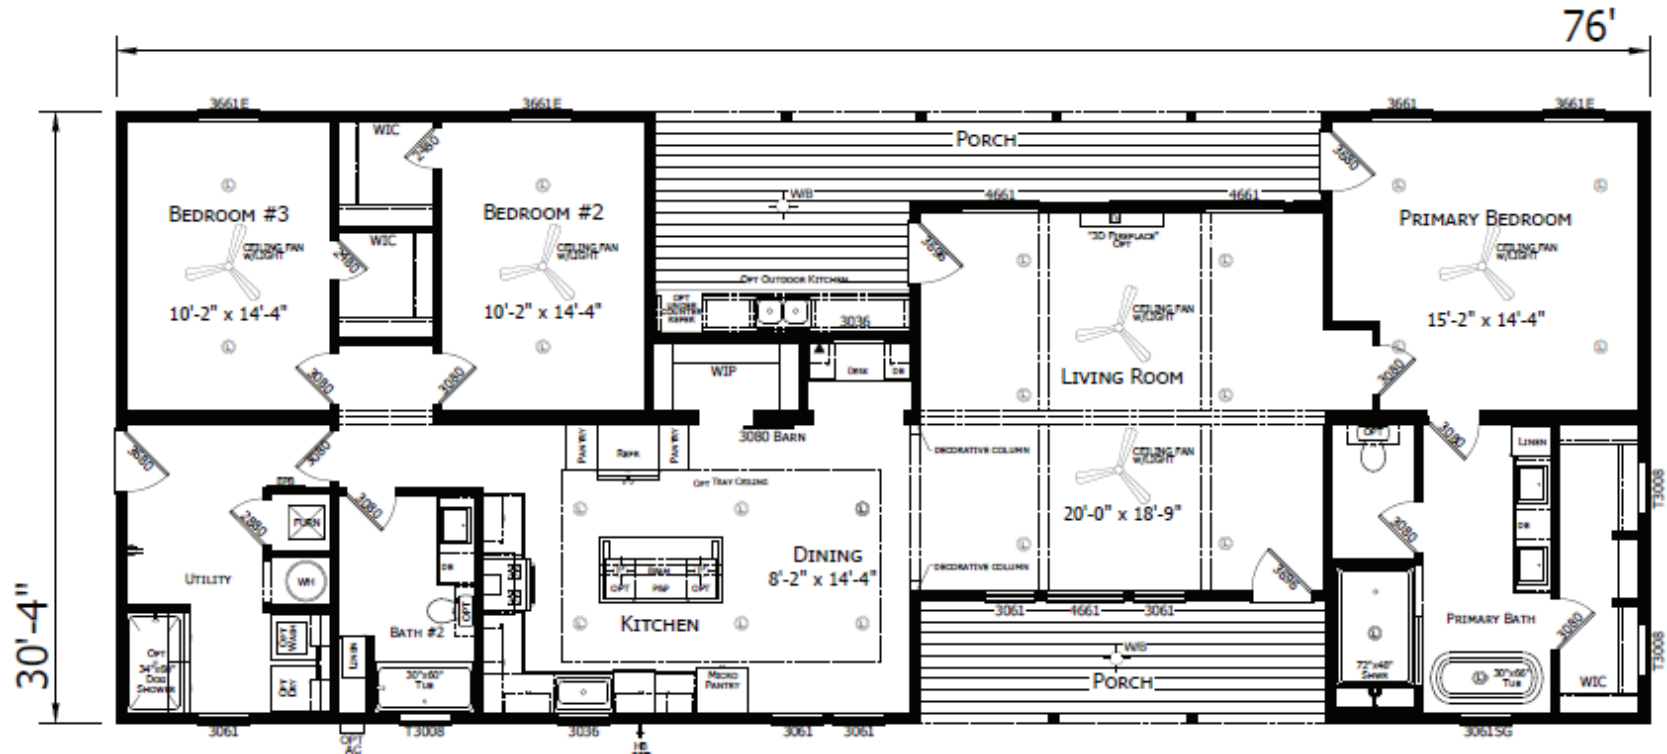

# Corrine

Innovation Series - Multi Section

1,964 SQ. FT. (Approximate) 3 Bedroom, 2 Bath

Last Updated: 5-14-26

**CHAMPION HOMES CENTER**  
501A S. Burleson Blvd.  
Burleson, TX 76028

**FactoryDirectTexas.com | 1-800-965-3721**