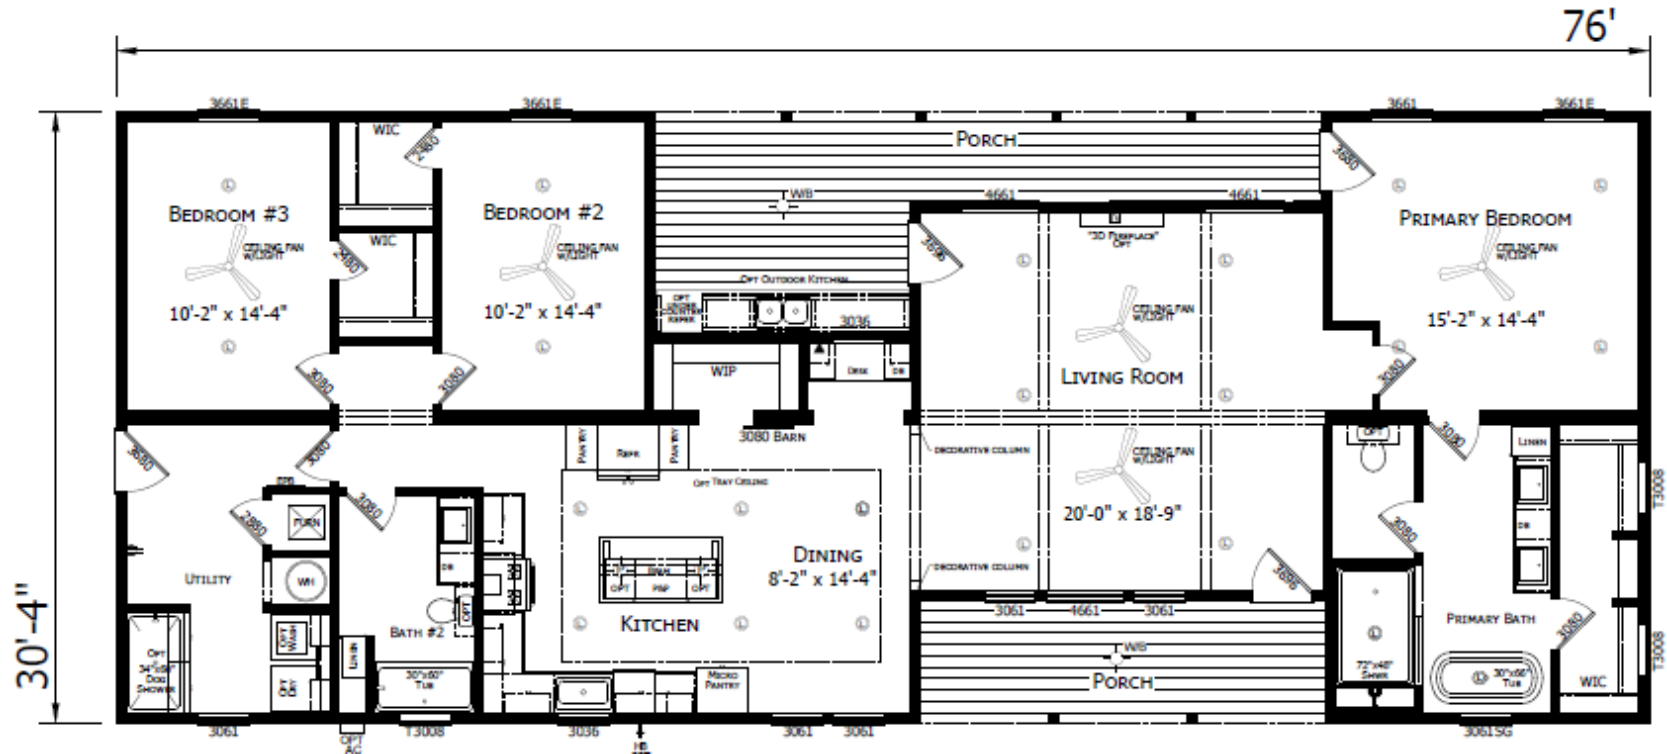

# Corrine

Innovation Series - Multi Section

2,305 SQ. FT. (Approximate) 3 Bedroom, 2 Bath

Last Updated: 4-9-26

**CHAMPION HOMES CENTER**  
 501A S. Burleson Blvd.  
 Burleson, TX 76028

**FactoryDirectTexas.com | 1-800-965-3721**