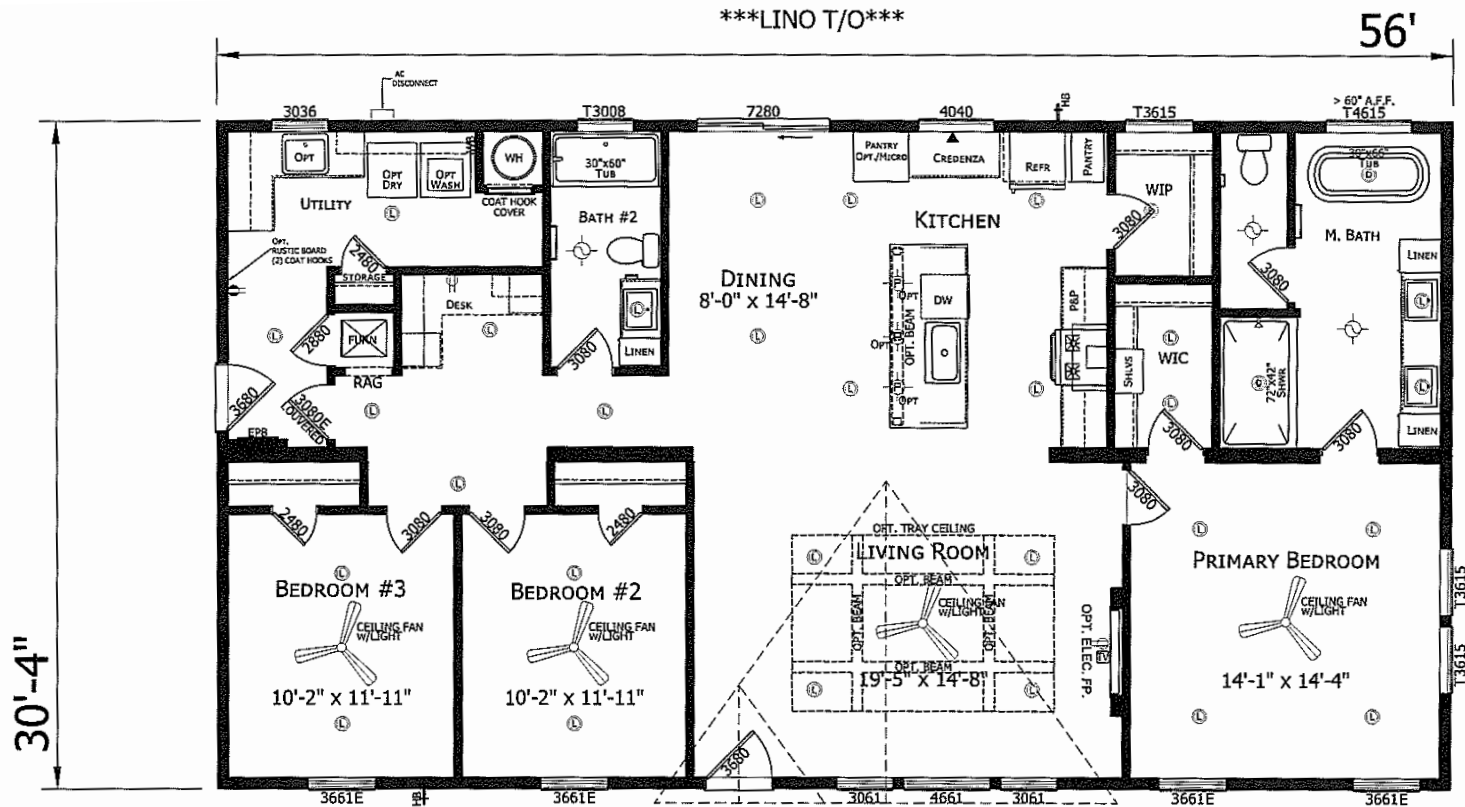

Creston

Innovation Series - Multi Section

1,698 SQ. FT. (Approximate) 3 Bedroom, 2 Bath

Last Updated: 6-12-26

CHAMPION HOMES CENTER
501A S. Bureson Blvd.
Bureson, TX 76028

FactoryDirectTexas.com | 1-800-965-3721