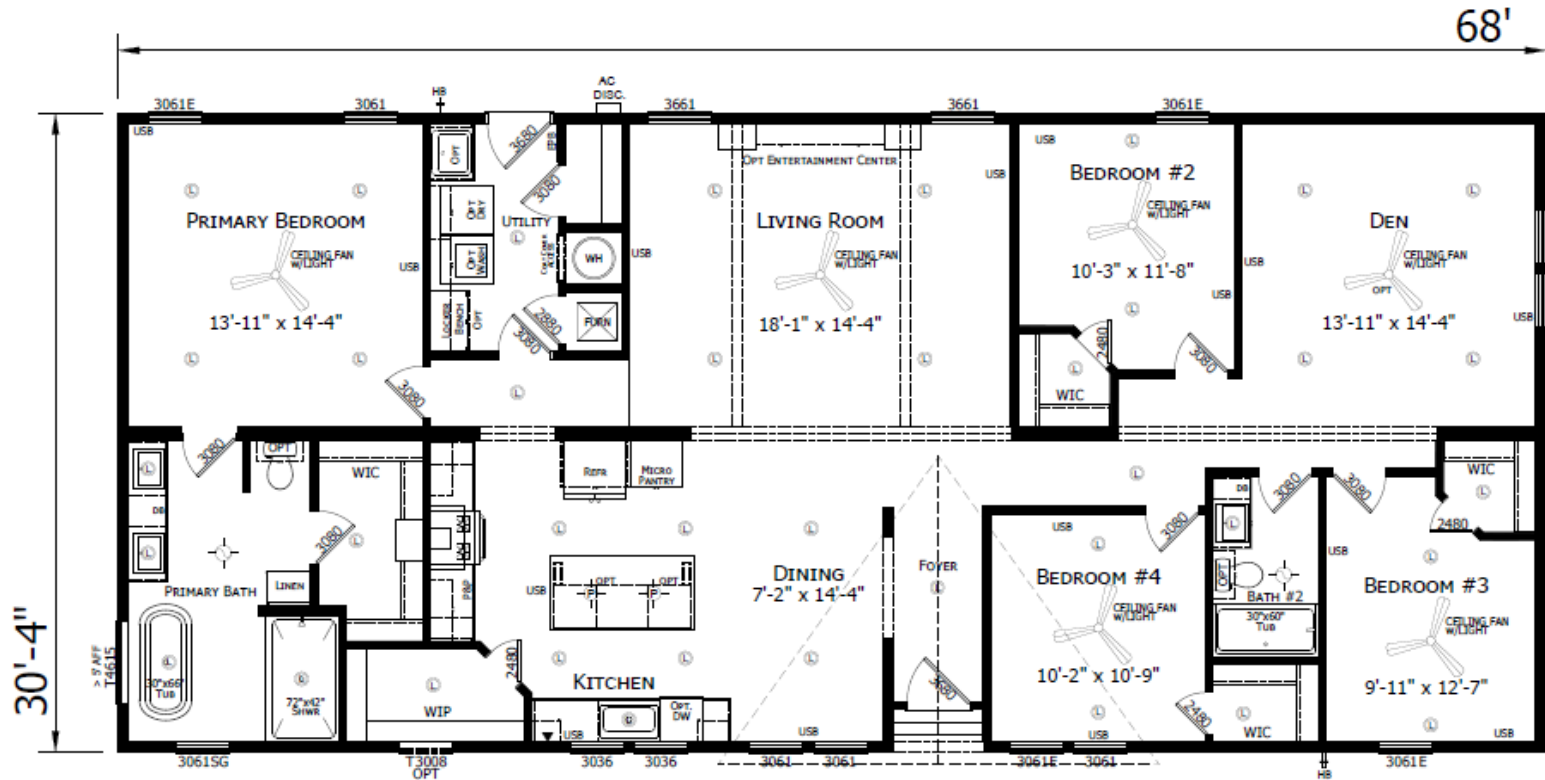

Dawson

Innovation Series - Multi Section

2054 SQ. FT. (Approximate) 4 Bedroom, 2 Bath

Last Updated: 4-9-26

CHAMPION HOMES CENTER
501A S. Burselon Blvd.
Burselon, TX 76028

FactoryDirectTexas.com | 1-800-965-3721