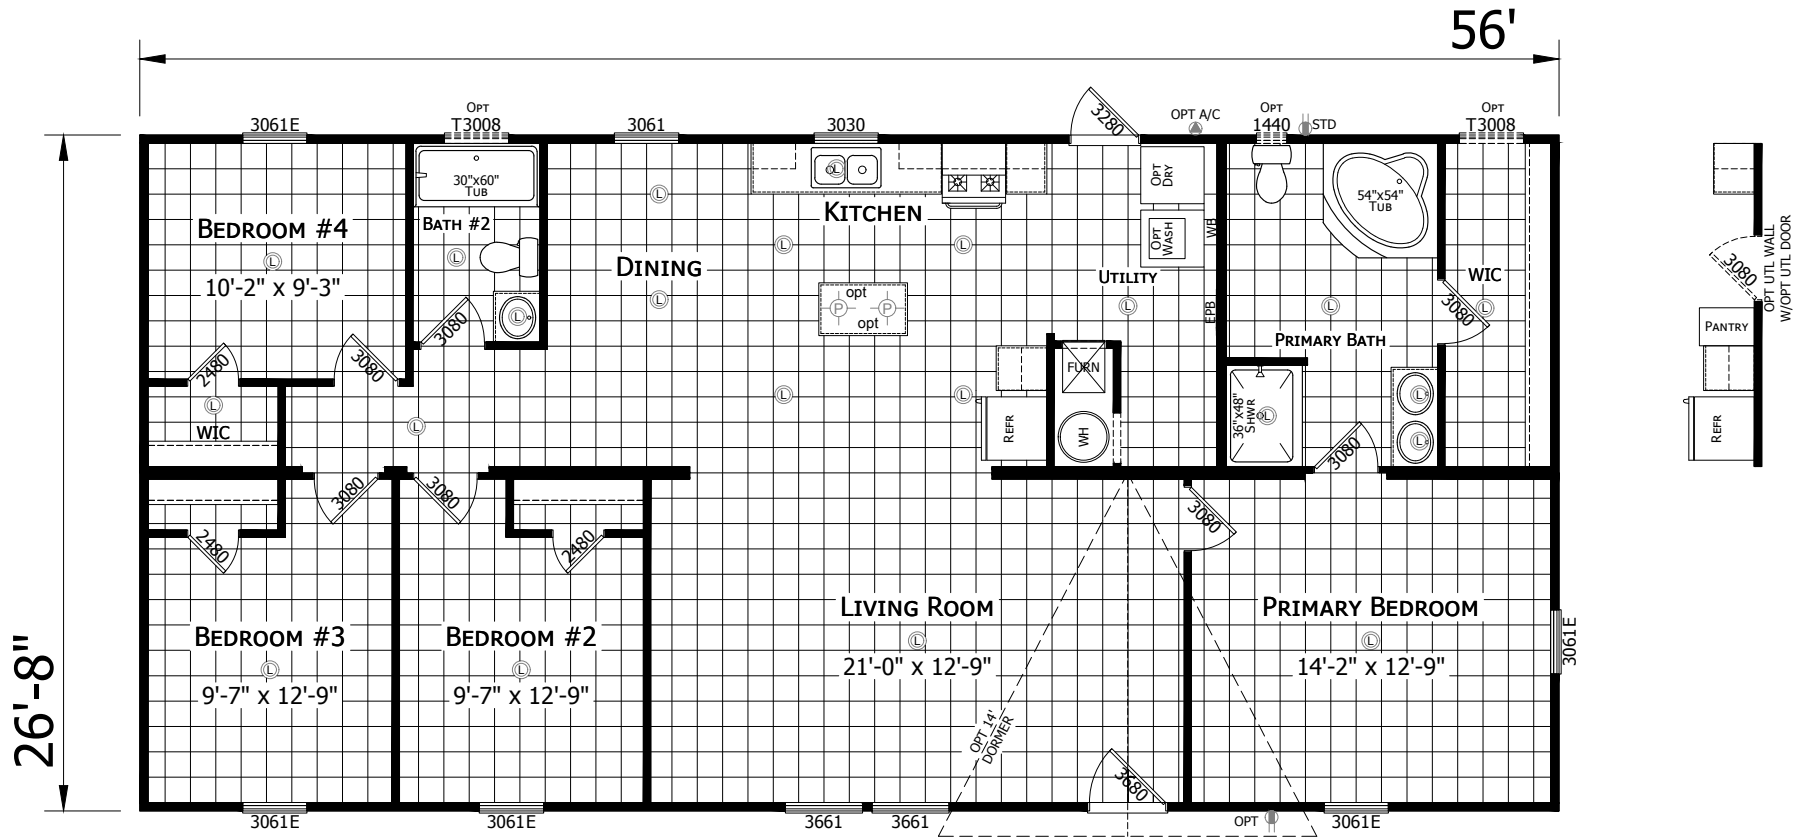

Del Rio

Redman Classic Series - Multi Section

1,493 SQ. FT. (Approximate) 4 Bedroom, 2 Bath

Last Updated: 3-10-22

FACTORY EXPO HOME CENTERS
501A S. Burleson Blvd.
Burleson, TX 76028

FactoryDirectTexas.com | 1-800-965-3721