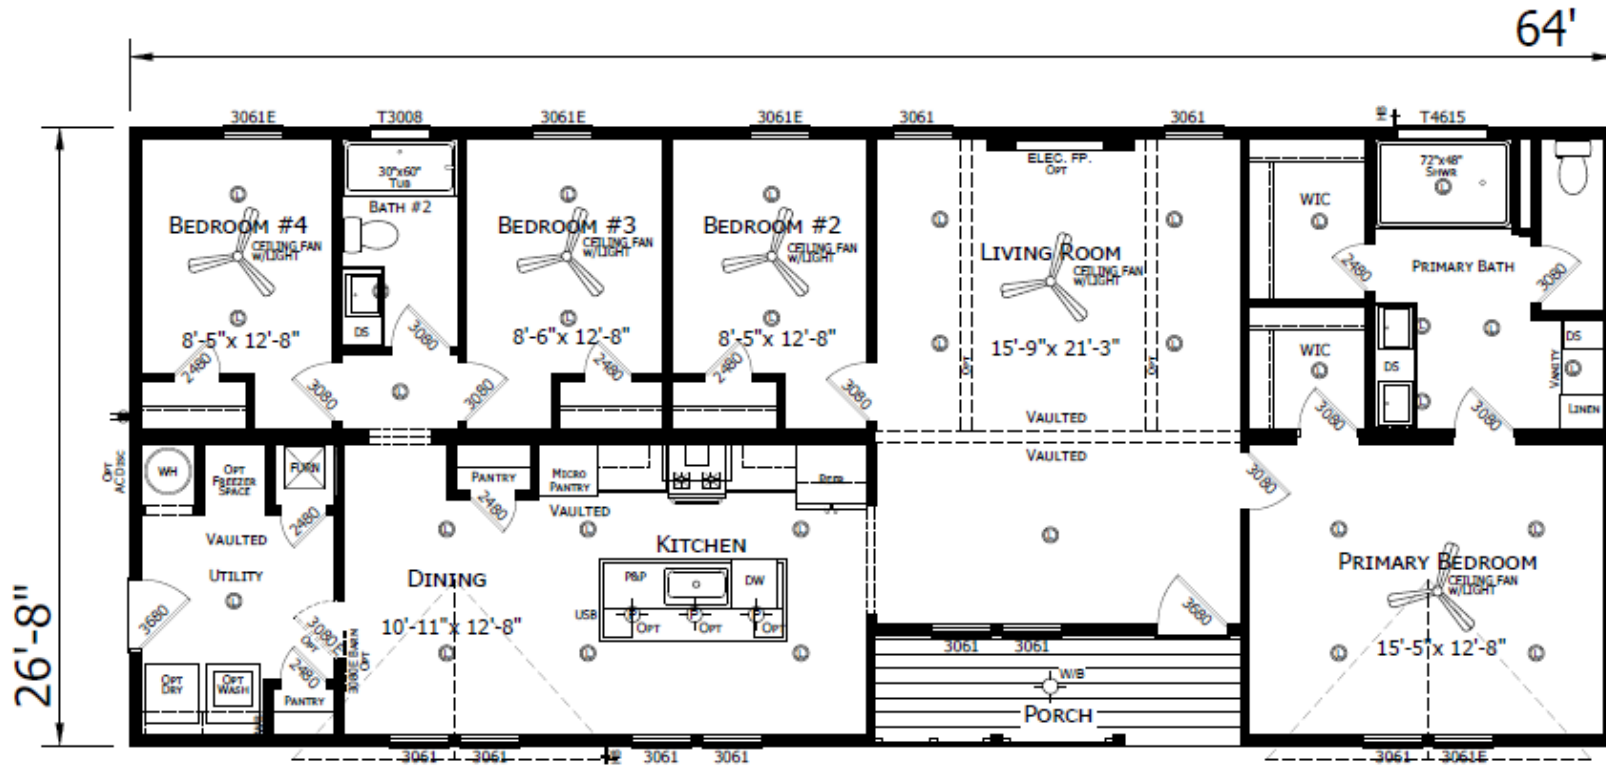

Derringer

Innovation Series - Multi Section

1,707 SQ. FT. (Approximate) 4 Bedroom, 2 Bath

Last Updated: 4-9-26

CHAMPION HOMES CENTER
501A S. Bursleson Blvd.
Bursleson, TX 76028

FactoryDirectTexas.com | 1-800-965-3721