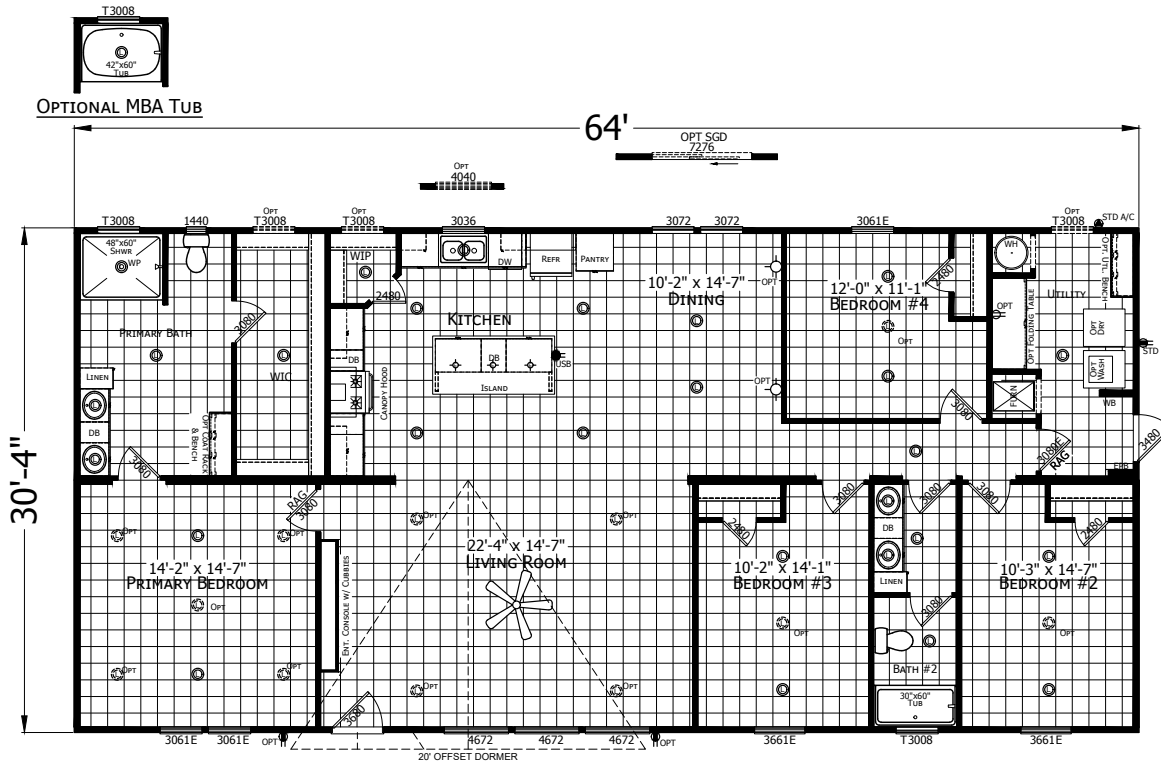

Dunsmont

Redman New Moon Series - Multi Section

1,941 SQ. FT. (Approximate) 4 Bedroom, 2 Bath

Last Updated: 1-9-25

CHAMPION HOMES CENTER
501A S. Burleson Blvd.
Burleson, TX 76028

FactoryDirectTexas.com | 1-800-965-3721