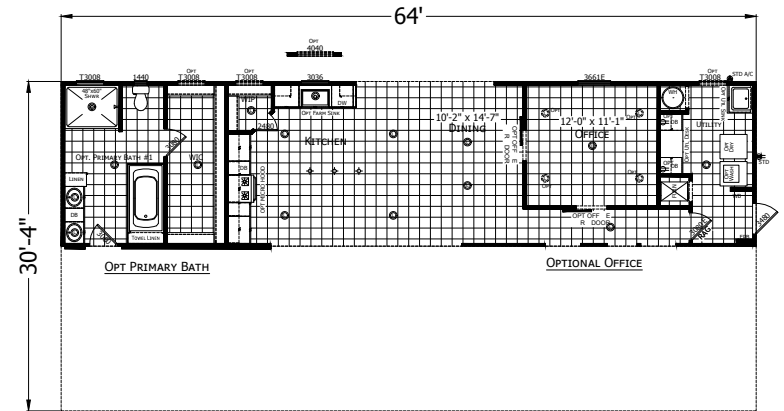

Dunsmont

Redman New Moon Series - Multi Section

1,941 SQ. FT. (Approximate) 4 Bedroom, 2 Bath

Last Updated: 1-9-25

CHAMPION HOMES CENTER
501A S. Burleson Blvd.
Burleson, TX 76028

FactoryDirectTexas.com | 1-800-965-3721