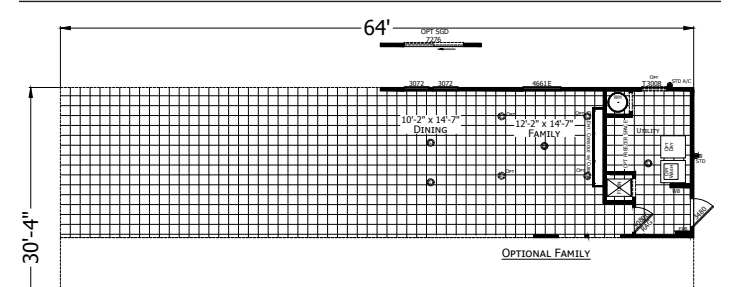

Dunsmont

Redman New Moon Series - Multi Section

1,941 SQ. FT. (Approximate) 4 Bedroom, 2 Bath

Last Updated: 1-9-25

CHAMPION HOMES CENTER
501A S. Burleson Blvd.
Burleson, TX 76028

FactoryDirectTexas.com | 1-800-965-3721