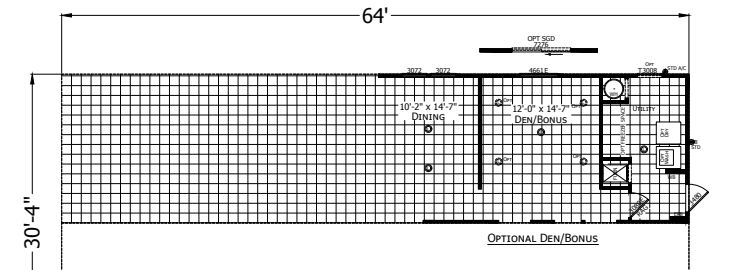

Dunsmont

Redman New Moon Series - Multi Section

1,941 SQ. FT. (Approximate) 4 Bedroom, 2 Bath

Last Updated: 1-9-25

CHAMPION HOMES CENTER
501A S. Burleson Blvd.
Burleson, TX 76028

FactoryDirectTexas.com | 1-800-965-3721