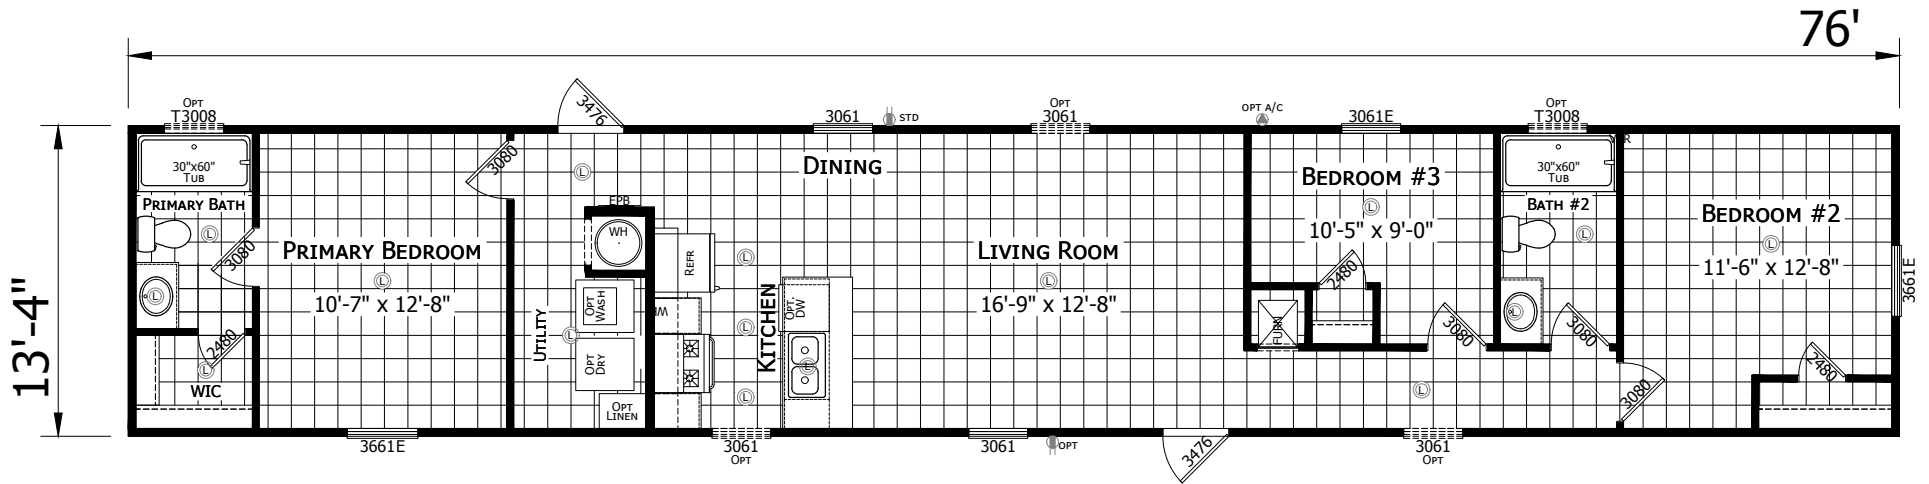

Ellenton

Redman Classic Series - Single Section

1,013 SQ. FT. (Approximate) 3 Bedroom, 2 Bath

CHAMPION
HOMES CENTER

Last Updated: 1-26-23

CHAMPION HOMES CENTER
501A S. Burlison Blvd.
Burlison, TX 76028

FactoryDirectTexas.com | 1-800-965-3721