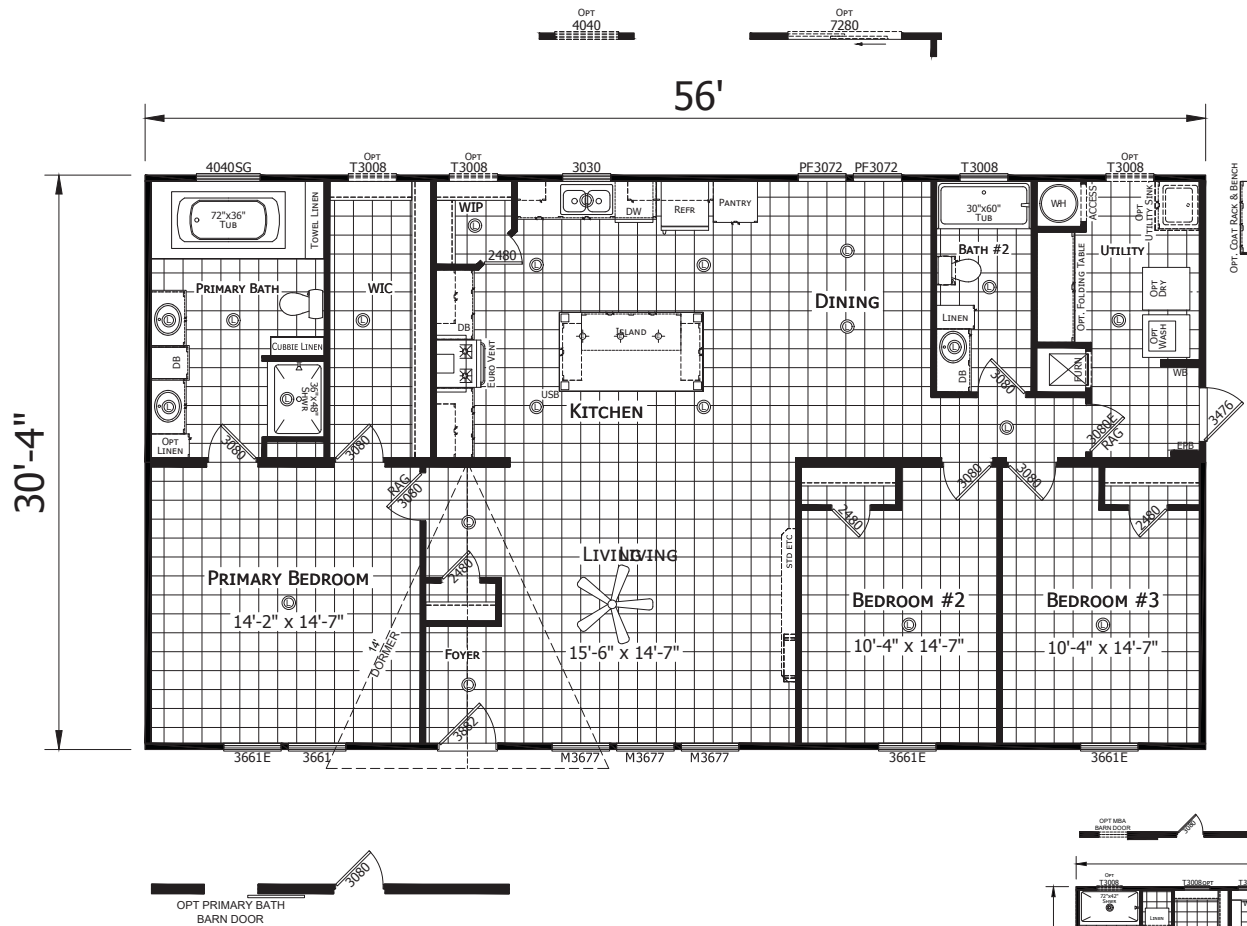

# Elmton

Champion Select Series - Multi Section

1,699 SQ. FT. (Approximate) 3 Bedroom, 2 Bath

Last Updated: 8-11-22

**CHAMPION HOMES CENTER**  
501A S. Burleson Blvd.  
Burleson, TX 76028

**FactoryDirectTexas.com | 1-800-965-3721**