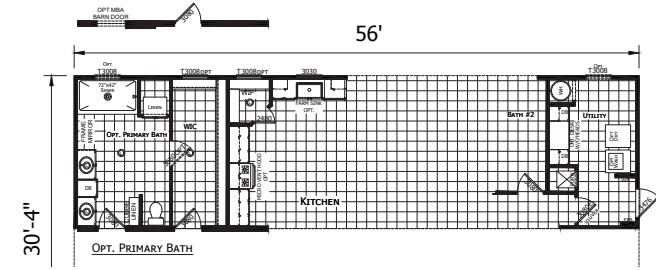

# Elmton

Champion Select Series - Multi Section

1,699 SQ. FT. (Approximate) 3 Bedroom, 2 Bath

Last Updated: 8-11-22

**CHAMPION HOMES CENTER**  
501A S. Burleson Blvd.  
Burleson, TX 76028

**FactoryDirectTexas.com | 1-800-965-3721**