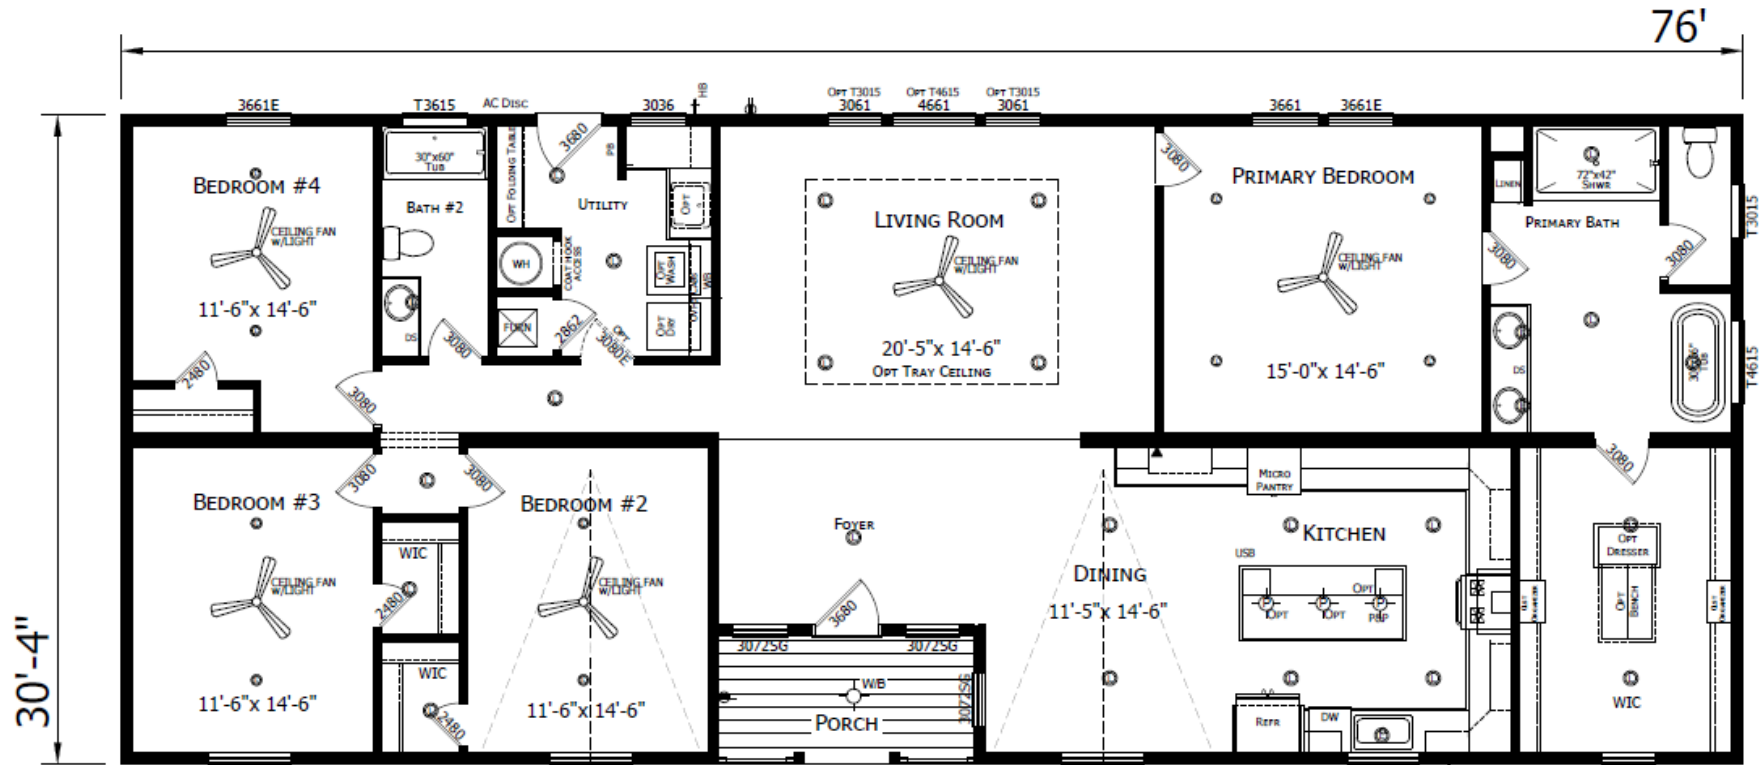

# Estero

Innovation Series - Multi Section

2,233 SQ. FT. (Approximate) 4 Bedroom, 2 Bath

Last Updated: 4-9-26

**CHAMPION HOMES CENTER**  
501A S. Burlison Blvd.  
Burlison, TX 76028

**FactoryDirectTexas.com | 1-800-965-3721**