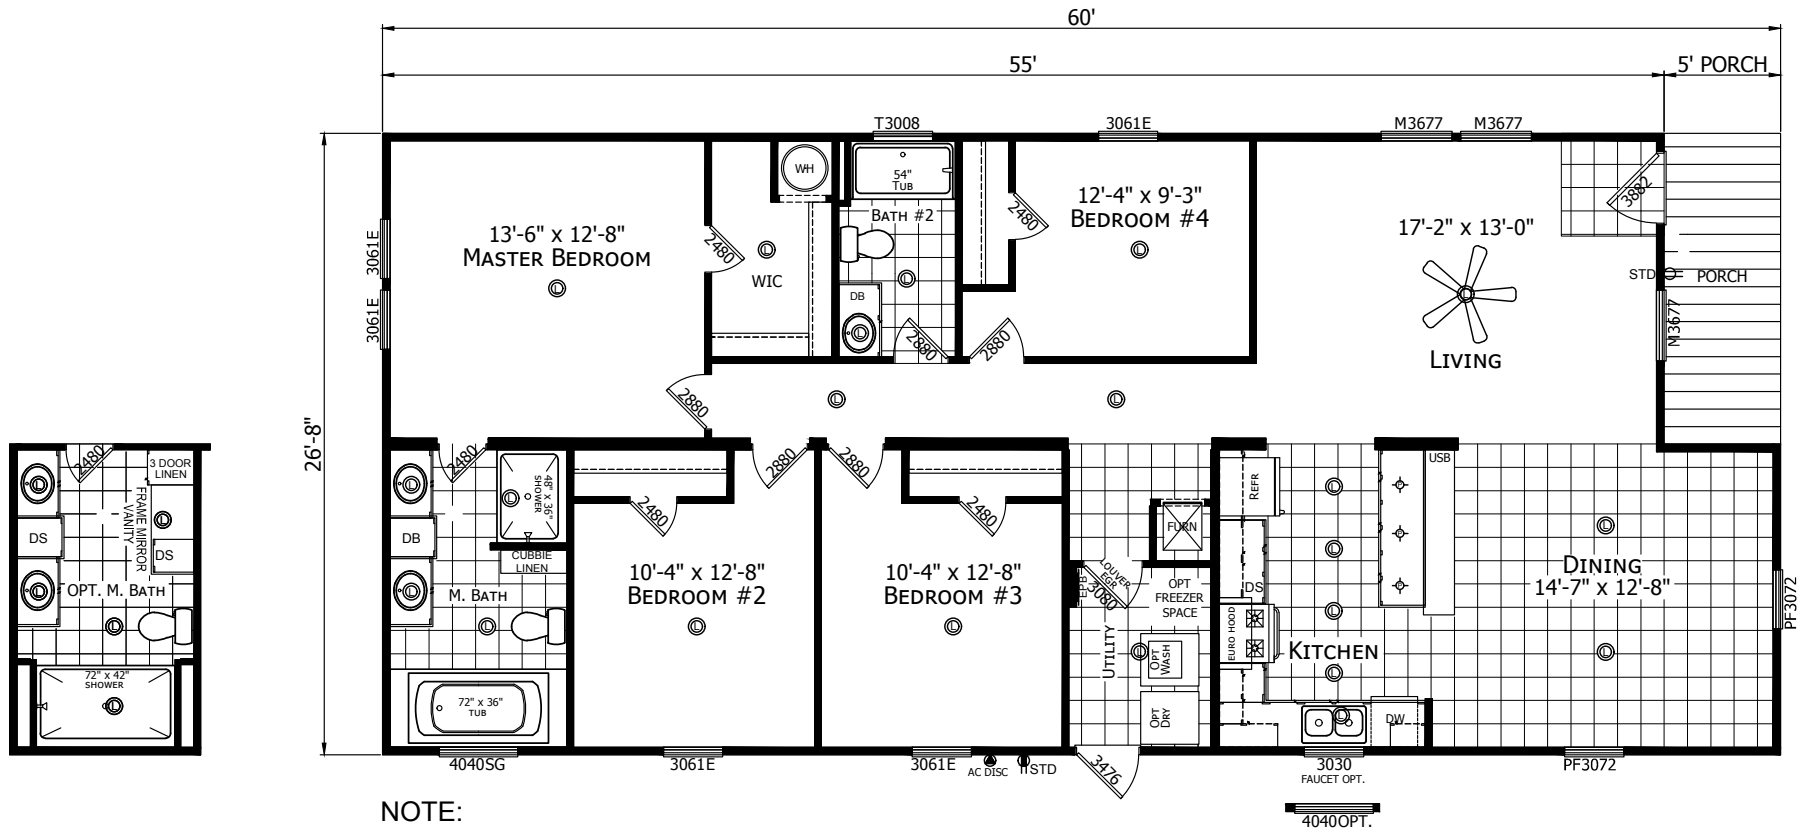

Evans

Champion Select Series - Multi Section

1,600 SQ. FT. (Approximate) 4 Bedroom, 2 Bath

Last Updated: 8-3-21

NOTE:
FLOORPLAN SUBJECT TO MINOR
CHANGE WITHOUT NOTICE.

FACTORY EXPO HOME CENTERS
501A S. Burlison Blvd.
Burlison, TX 76028