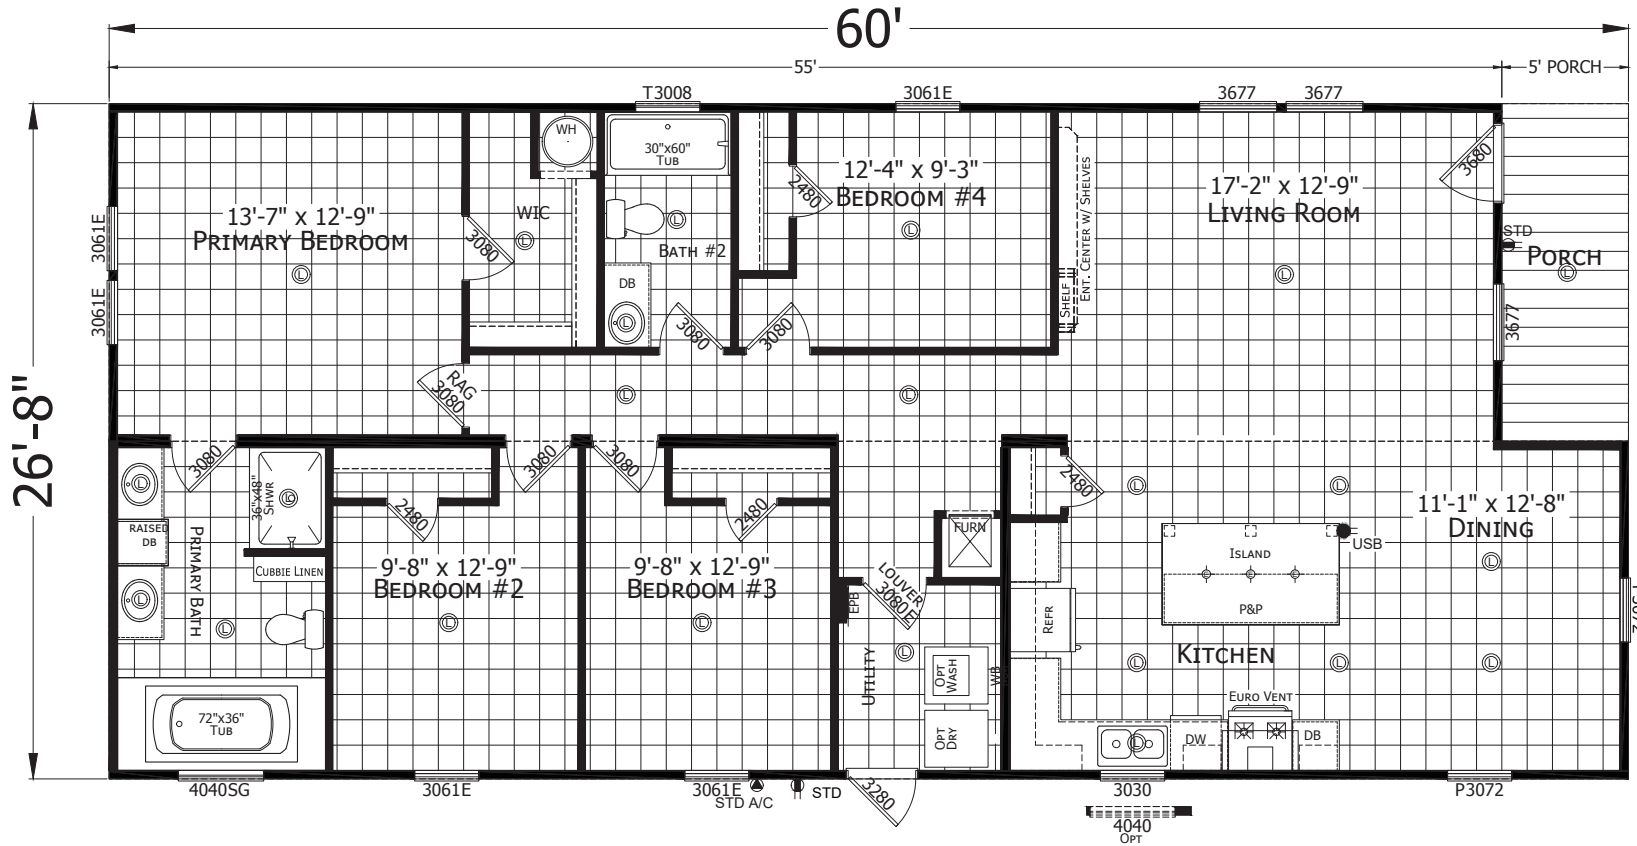

# Evans

Champion Select Series - Multi Section

1,600 SQ. FT. (Approximate) 4 Bedroom, 2 Bath

Last Updated: 8-19-22

**CHAMPION HOMES CENTER**  
501A S. Burlison Blvd.  
Burlison, TX 76028

**FactoryDirectTexas.com | 1-800-965-3721**