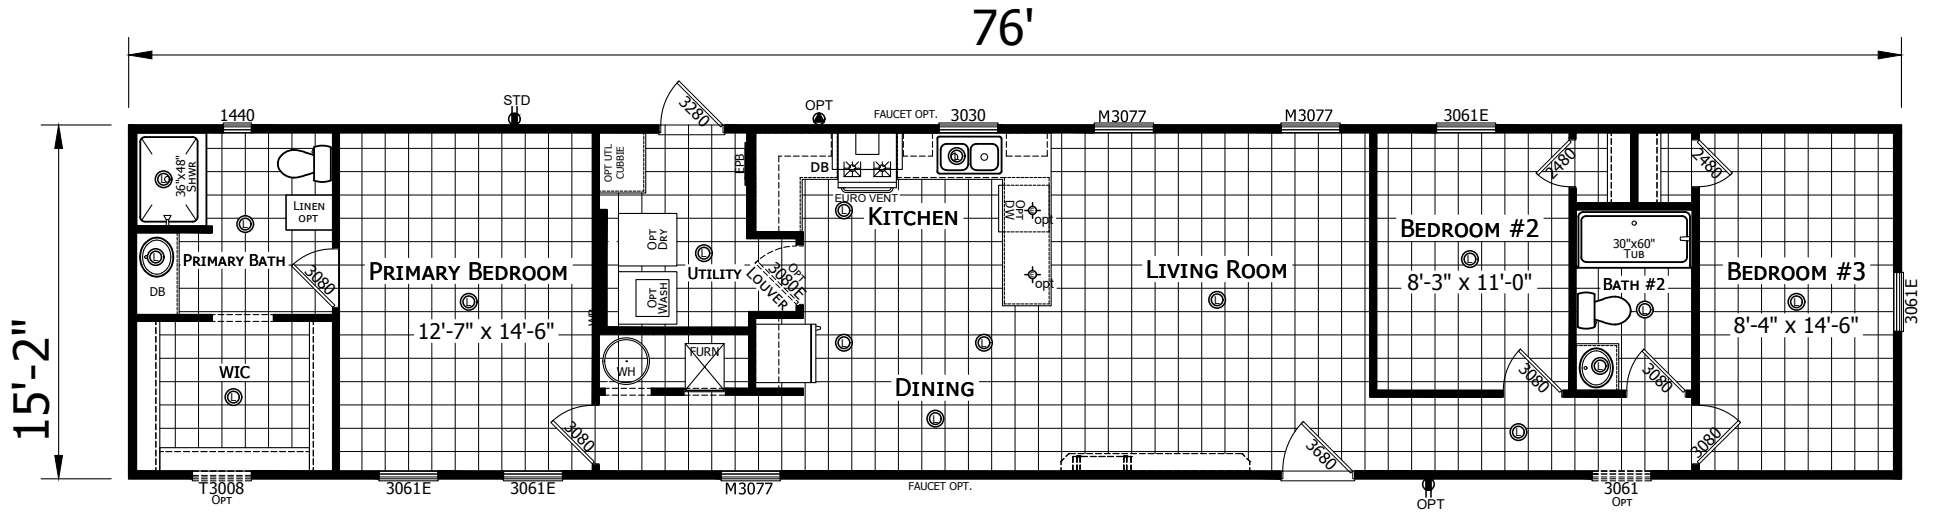

# Ezell

Champion Select Series - Single Section

1,153 SQ. FT. (Approximate) 3 Bedroom, 2 Bath

Last Updated: 3-10-22

**CHAMPION HOMES CENTER**  
501A S. Burleson Blvd.  
Burleson, TX 76028

**FactoryDirectTexas.com | 1-800-965-3721**