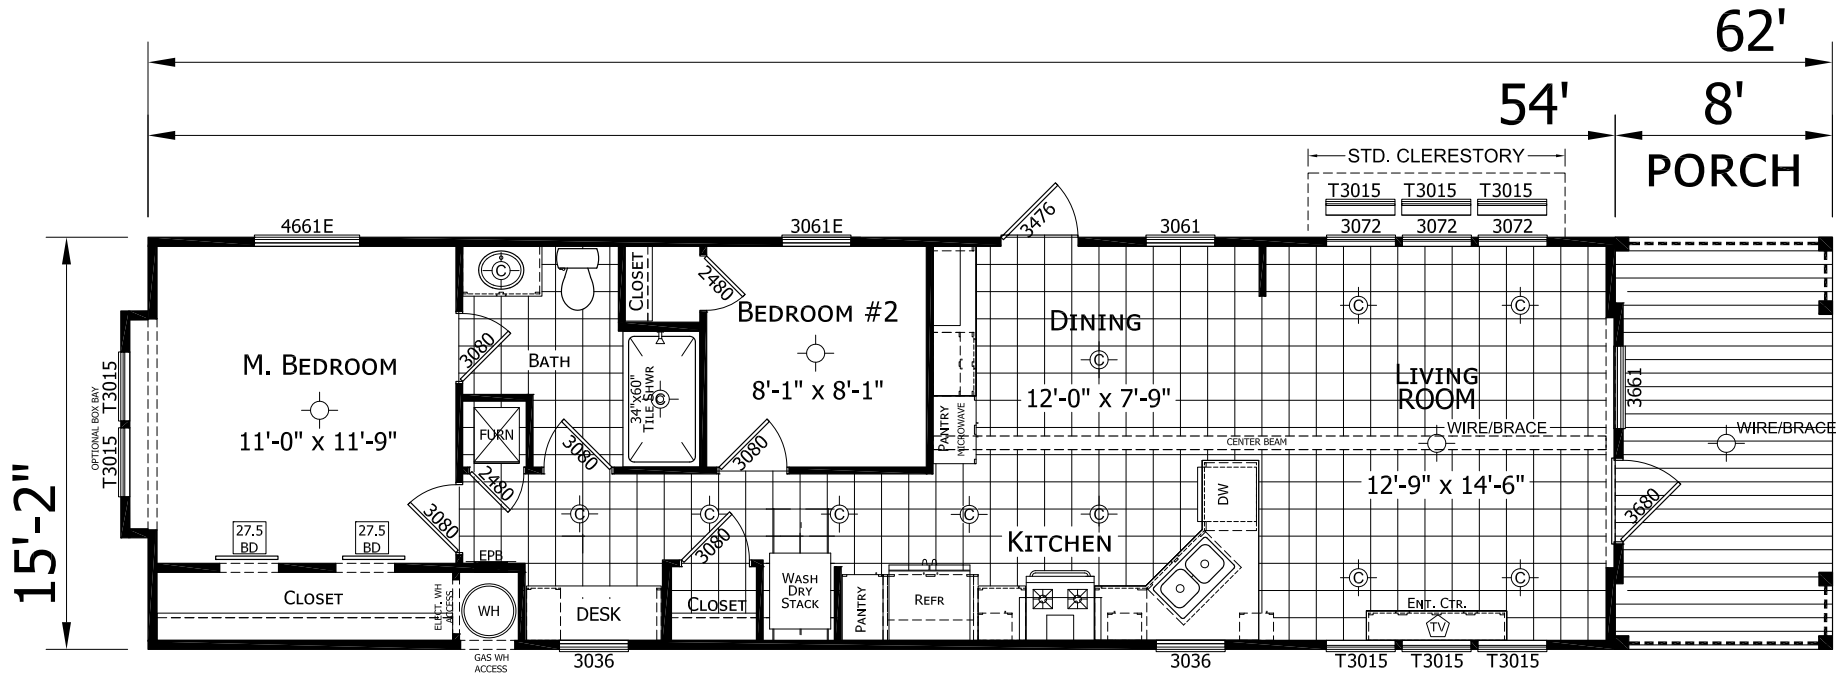

Gannon

Diamond Series

819 SQ. FT. (Approximate) 2 Bedroom, 1 Bath

Last Updated: 11-22-24

CHAMPION HOMES CENTER
501A S. Burleson Blvd.
Burleson, TX 76028

FactoryDirectTexas.com | 1-800-965-3721

IMPORTANT: Champion Homes reserves the right to modify, cancel or substitute products or features of this event at any time without prior notice or obligation. Pictures and other promotional materials are representative and may depict or contain floor plans, square footages, elevations, options, upgrades, extra design features, decorations, floor coverings, specialty light fixtures, custom paint and wall coverings, window treatments, landscaping, sound and alarm systems, furnishings, appliances, and other designer/decorator features and amenities that are not included as part of the home and/or may not be available at all locations. Home, pricing and community information is subject to change, and homes to prior sale, at any time without notice or obligation. ©2020 Champion Homes. All rights reserved.