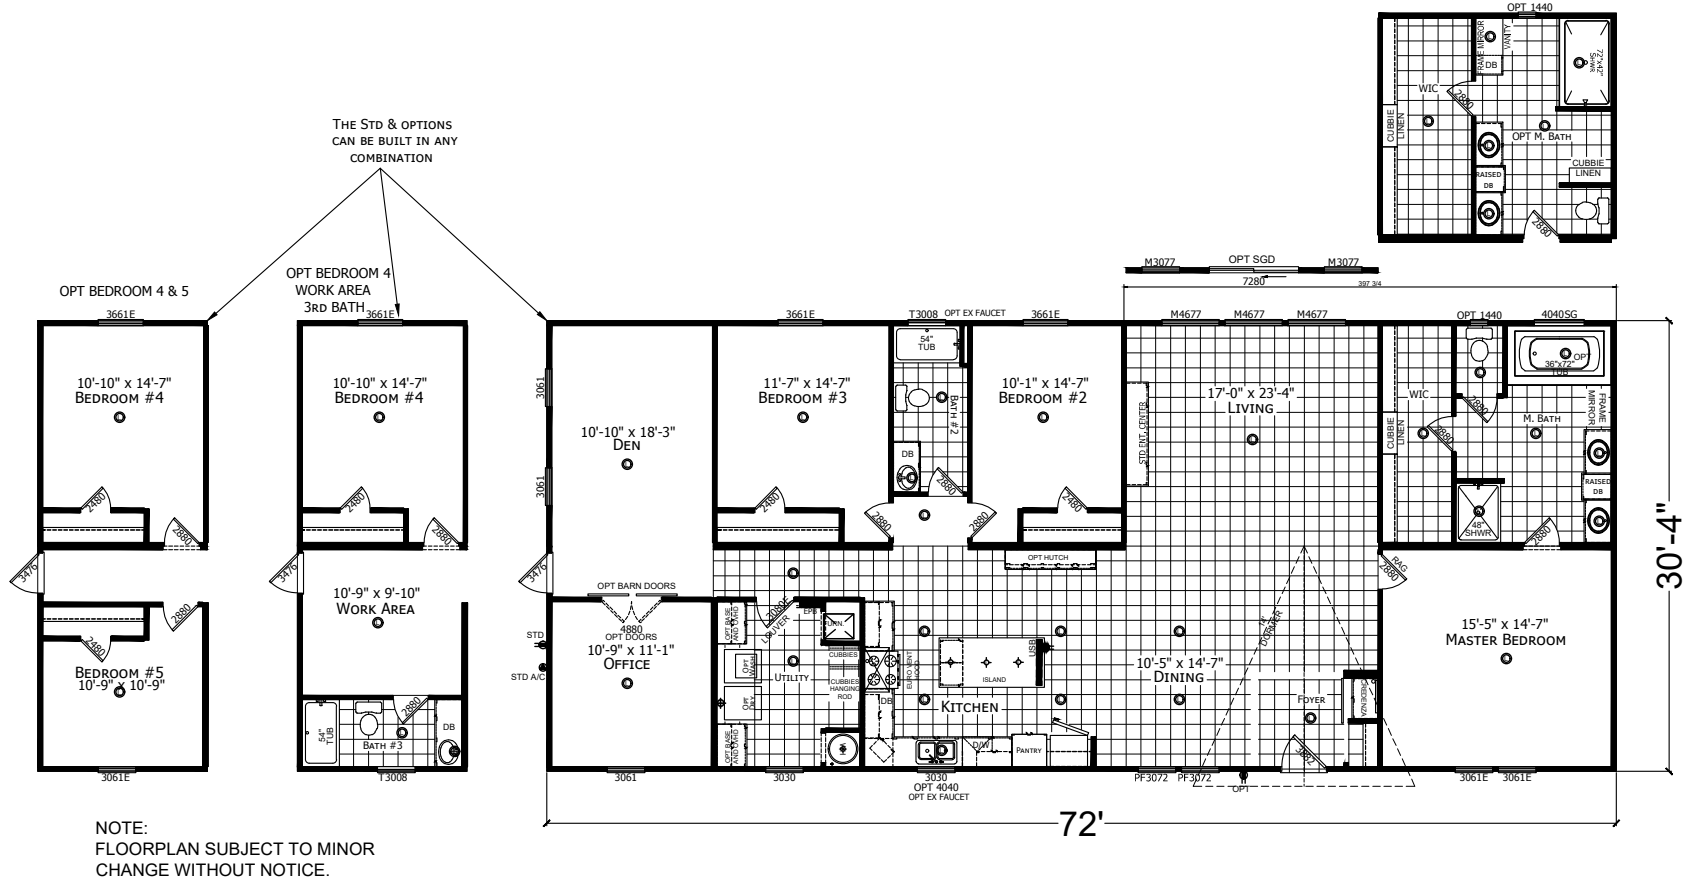

Garwood

Champion Select Series - Multi Section

2,184 SQ. FT. (Approximate) 3 Bedroom, 2 Bath

Last Updated: 10-14-21

FACTORY EXPO HOME CENTERS
501A S. Burleson Blvd.
Burleson, TX 76028

FactoryDirectTexas.com | 1-800-965-3721