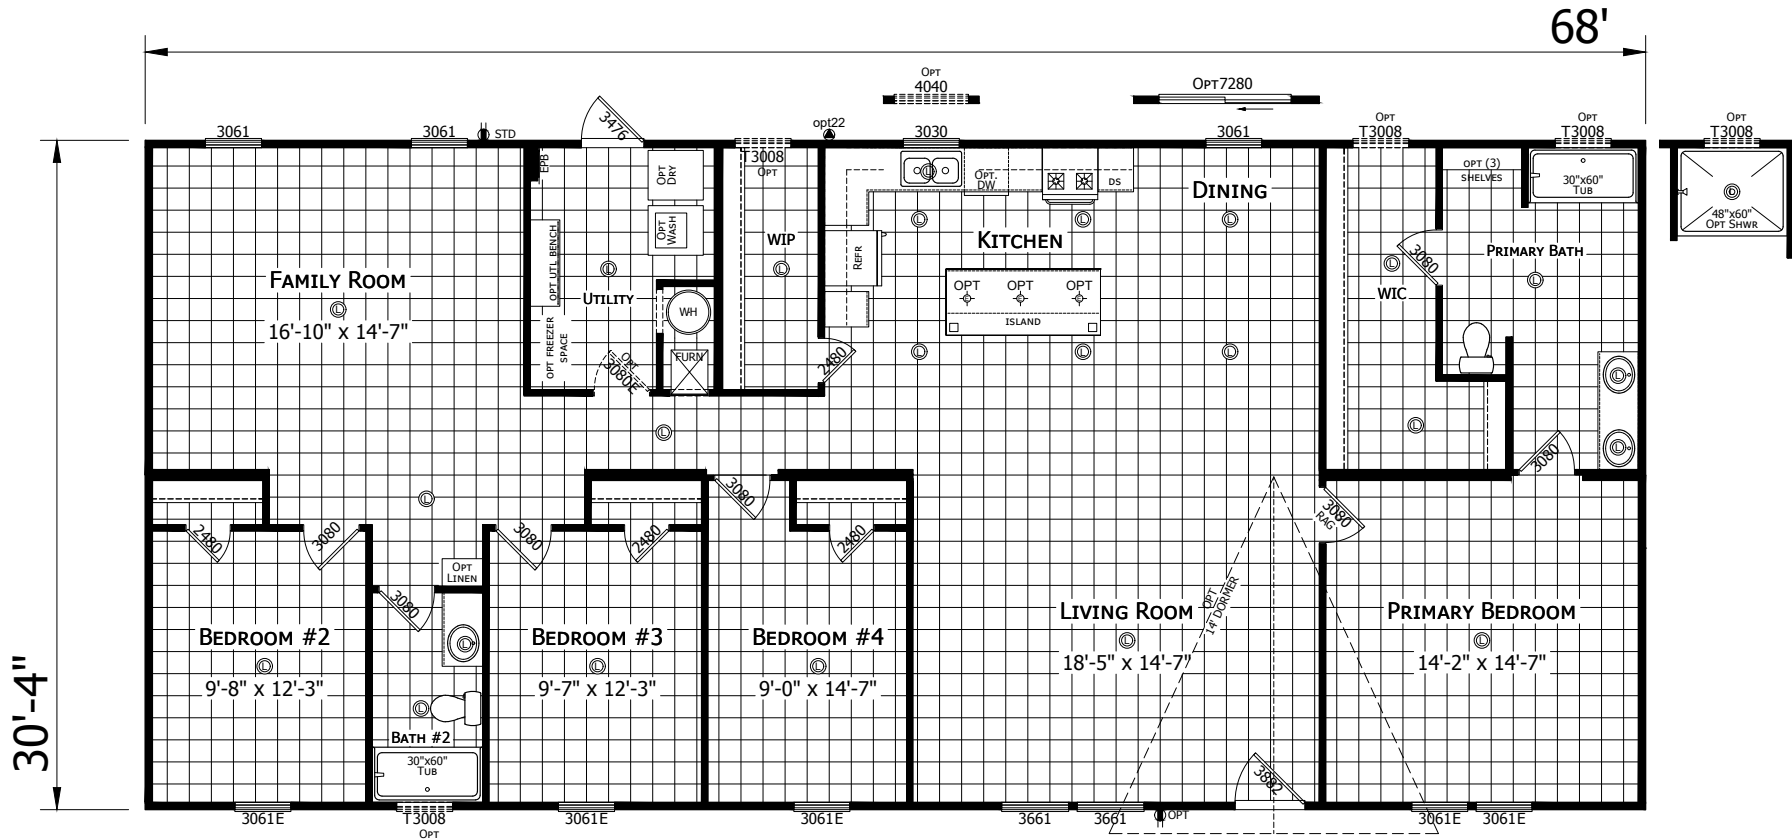

Groveton

Redman Classic Series - Multi Section

2,063 SQ. FT. (Approximate) 4 Bedroom, 2 Bath

Last Updated: 3-10-22

FACTORY EXPO HOME CENTERS

501A S. Burleson Blvd.
Burleson, TX 76028

FactoryDirectTexas.com | 1-800-965-3721