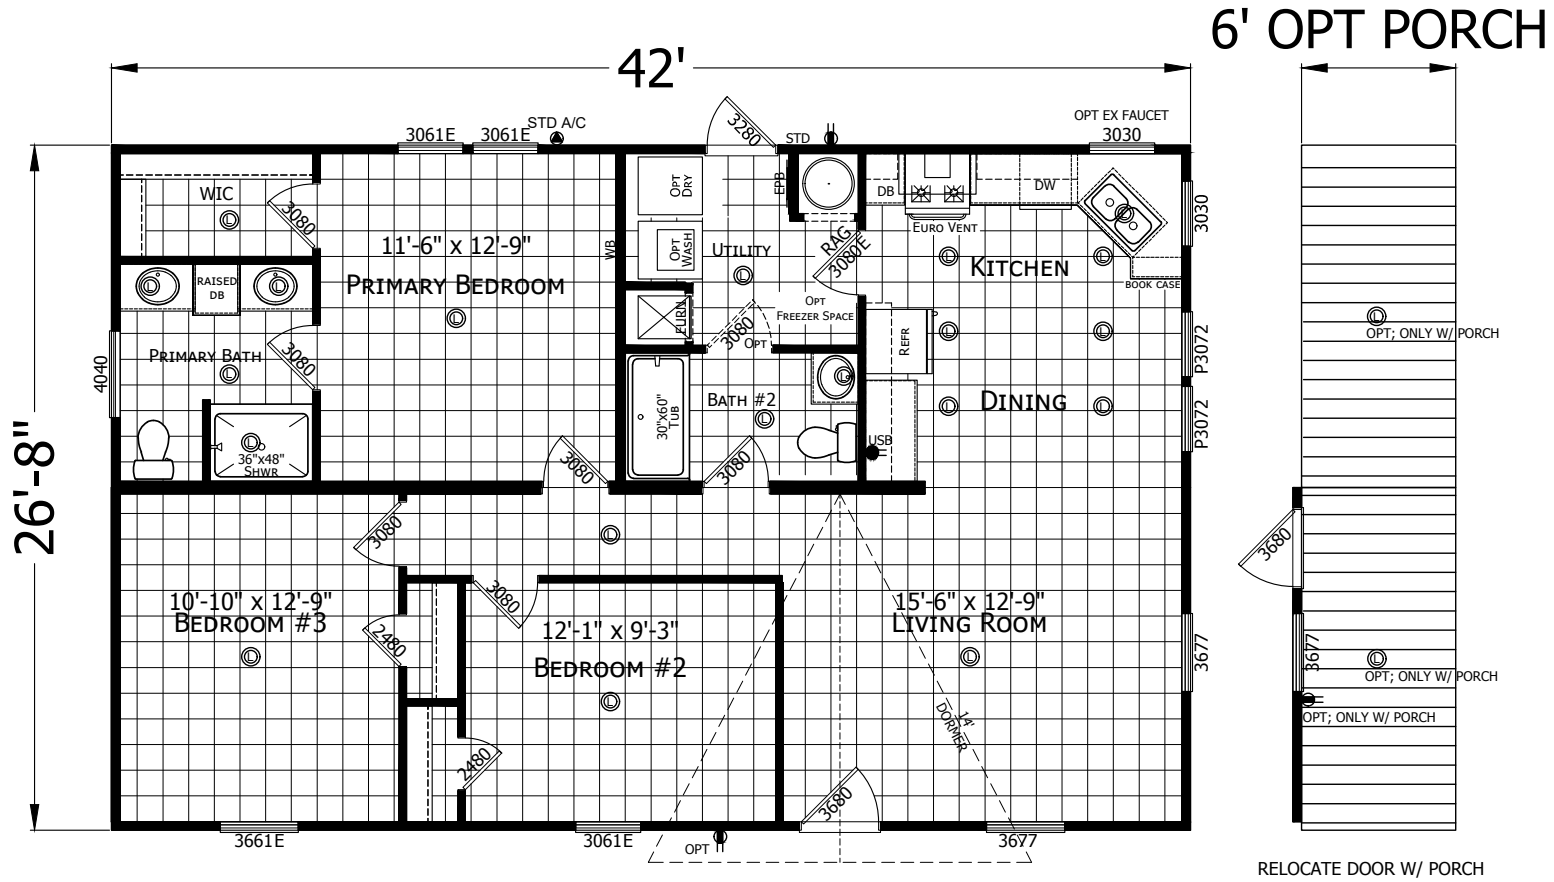

Guymon

Champion Select Series - Multi Section

1,120 SQ. FT. (Approximate) 3 Bedroom, 2 Bath

Last Updated: 8-11-22

FACTORY EXPO HOME CENTERS
 501A S. Burseson Blvd.
 Burleson, TX 76028

FactoryDirectTexas.com | 1-800-965-3721