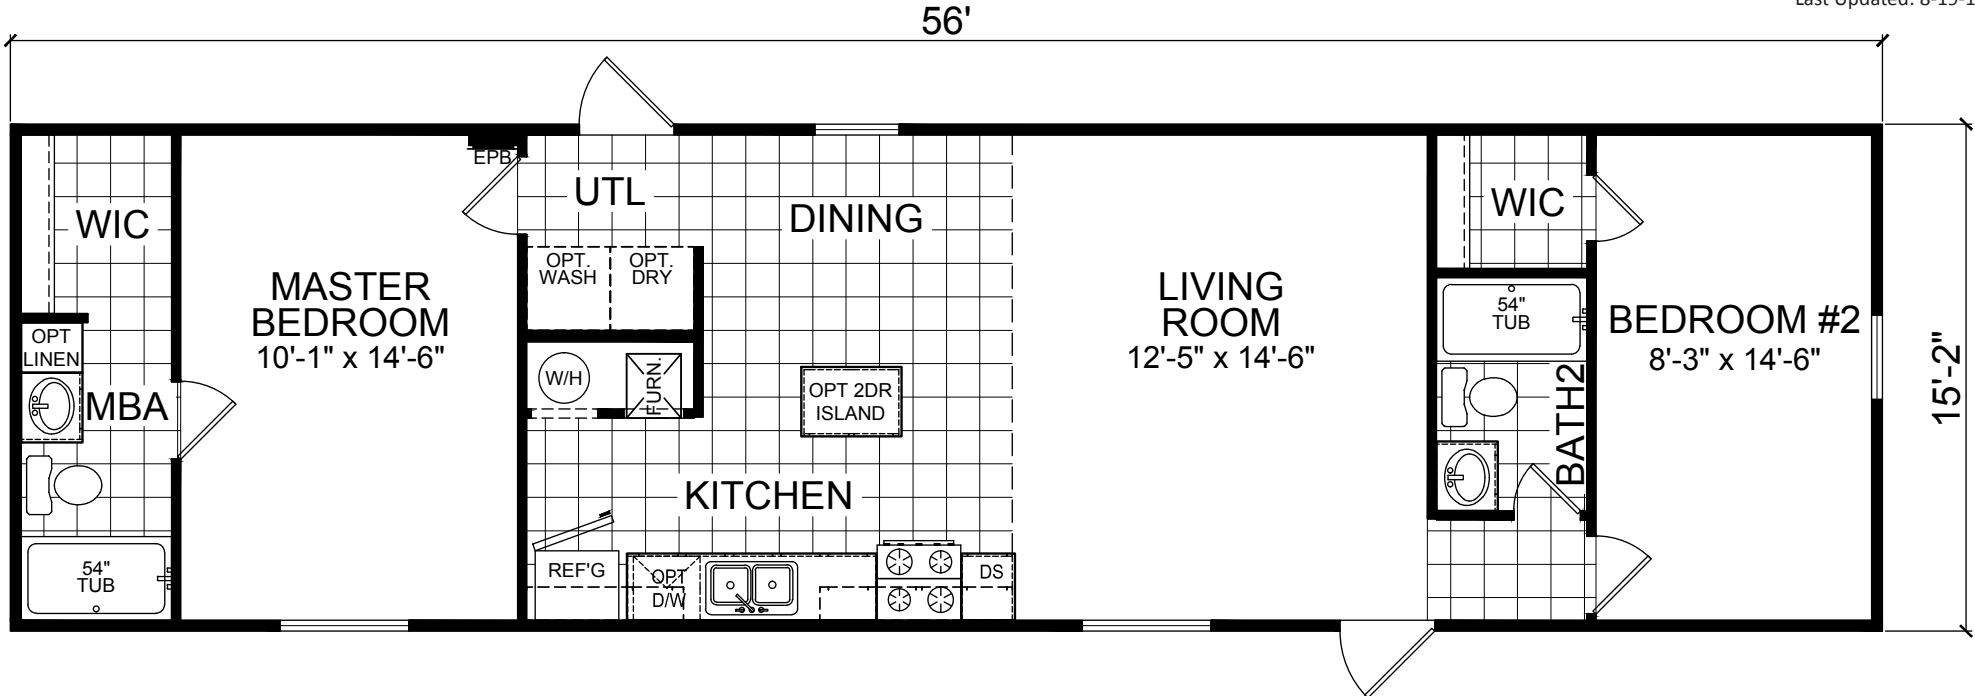

Hallsburg

Redman Classic Series, Single Section

2 Bedroom, 2 Bath
Approx. 849 Sq. Ft.

Last Updated: 8-19-13

501A S. Burleson Blvd.,
Burleson, TX 76028

I authorize Factory Expo to build my house, per this plan.