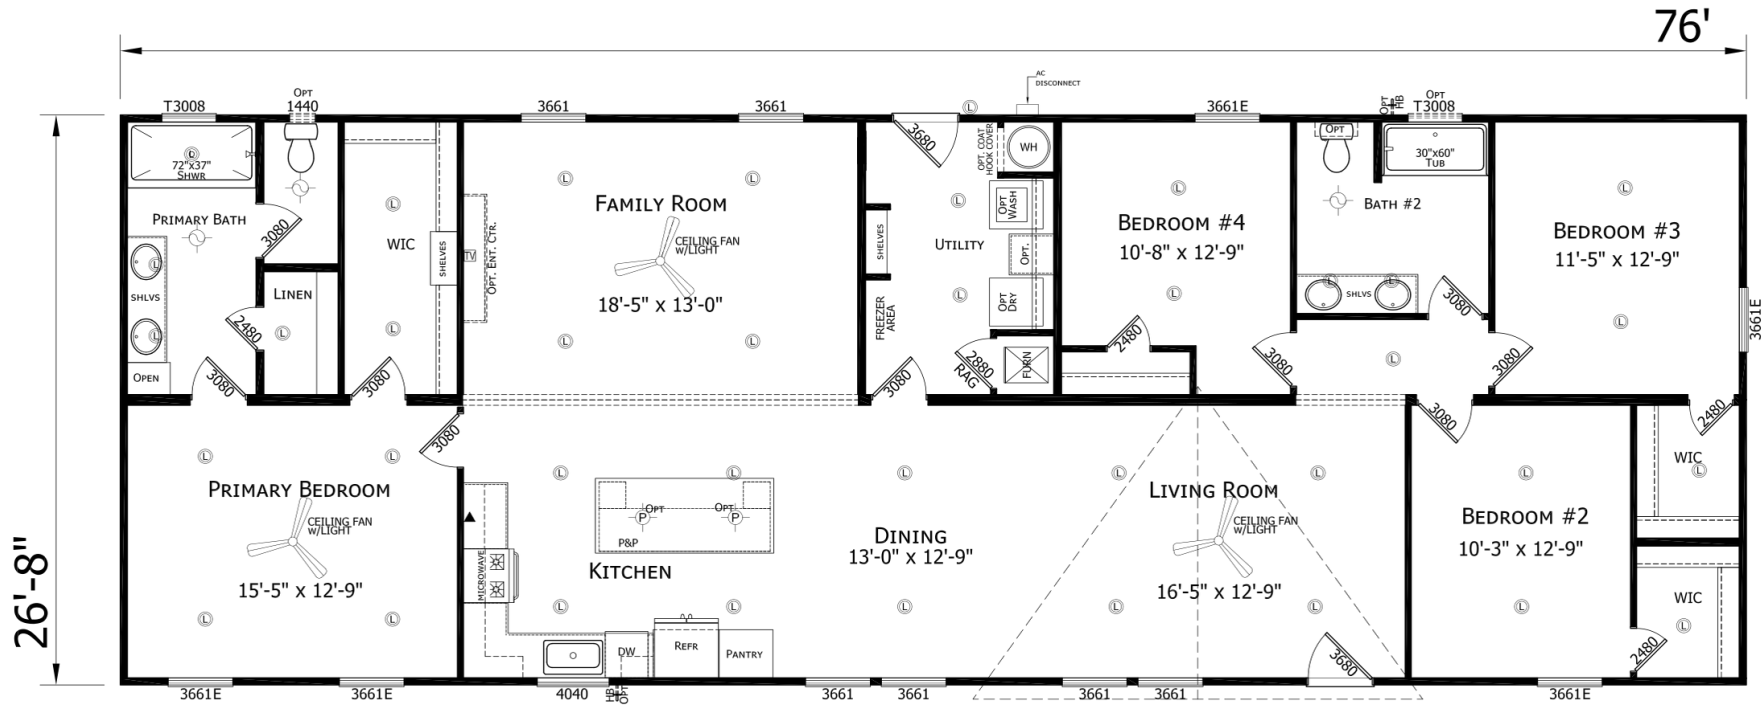

# Harding

Welcome Series

2,027 SQ. FT. (Approximate) 4 Bedroom, 2 Bath

Last Updated: 4-9-26

**CHAMPION HOMES CENTER**  
501A S. Burleson Blvd.  
Burleson, TX 76028

**FactoryDirectTexas.com | 1-800-965-3721**