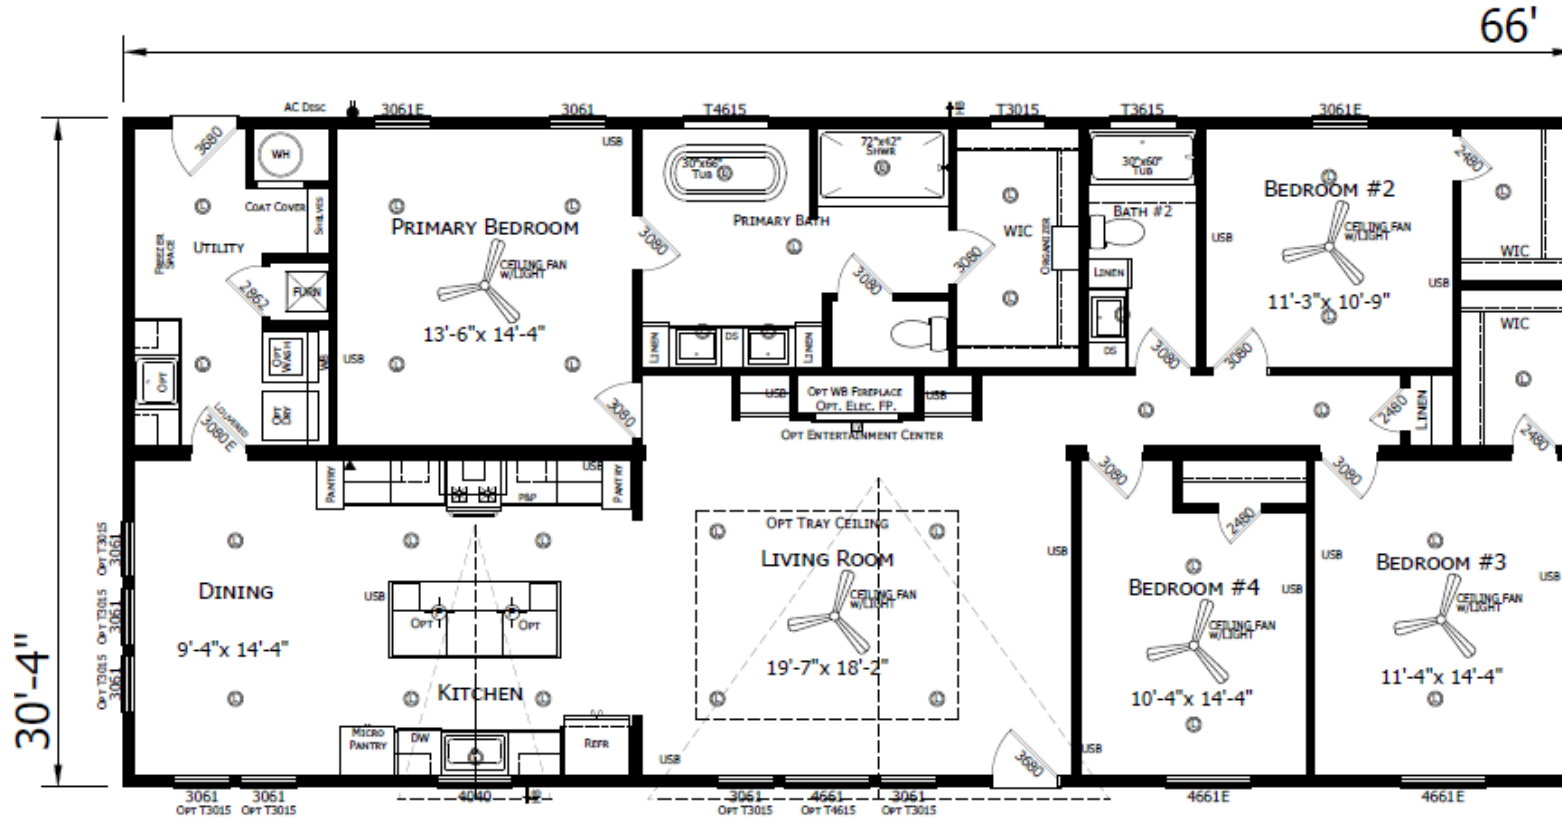

Harlingen

Innovation Series - Multi Section

2,002 SQ. FT. (Approximate) 4 Bedroom, 2 Bath

Last Updated: 4-9-26

CHAMPION HOMES CENTER
501A S. Burluson Blvd.
Burluson, TX 76028

FactoryDirectTexas.com | 1-800-965-3721