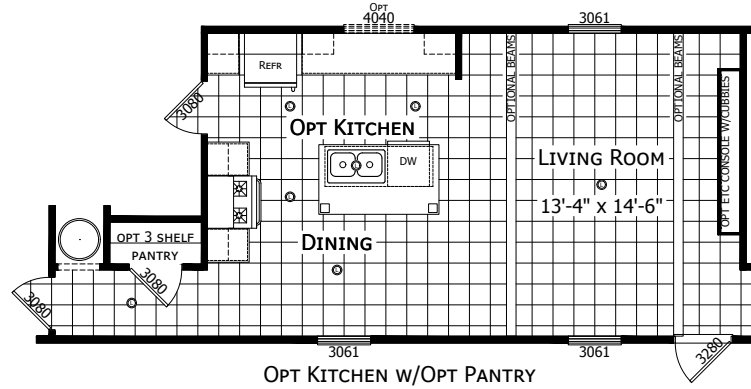

Haywood

Redman Classic Series - Single Section

1,153 SQ. FT. (Approximate) 3 Bedroom, 2 Bath

Last Updated: 7-6-23

CHAMPION HOMES CENTER
501A S. Burleson Blvd.
Burleson, TX 76028

FactoryDirectTexas.com | 1-800-965-3721