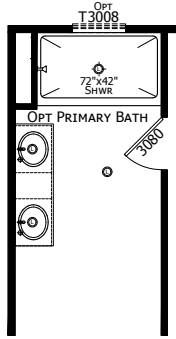

Haywood

Redman Classic Series - Single Section

1,153 SQ. FT. (Approximate) 3 Bedroom, 2 Bath

Last Updated: 7-6-23

CHAMPION HOMES CENTER
501A S. Burleson Blvd.
Burleson, TX 76028

FactoryDirectTexas.com | 1-800-965-3721