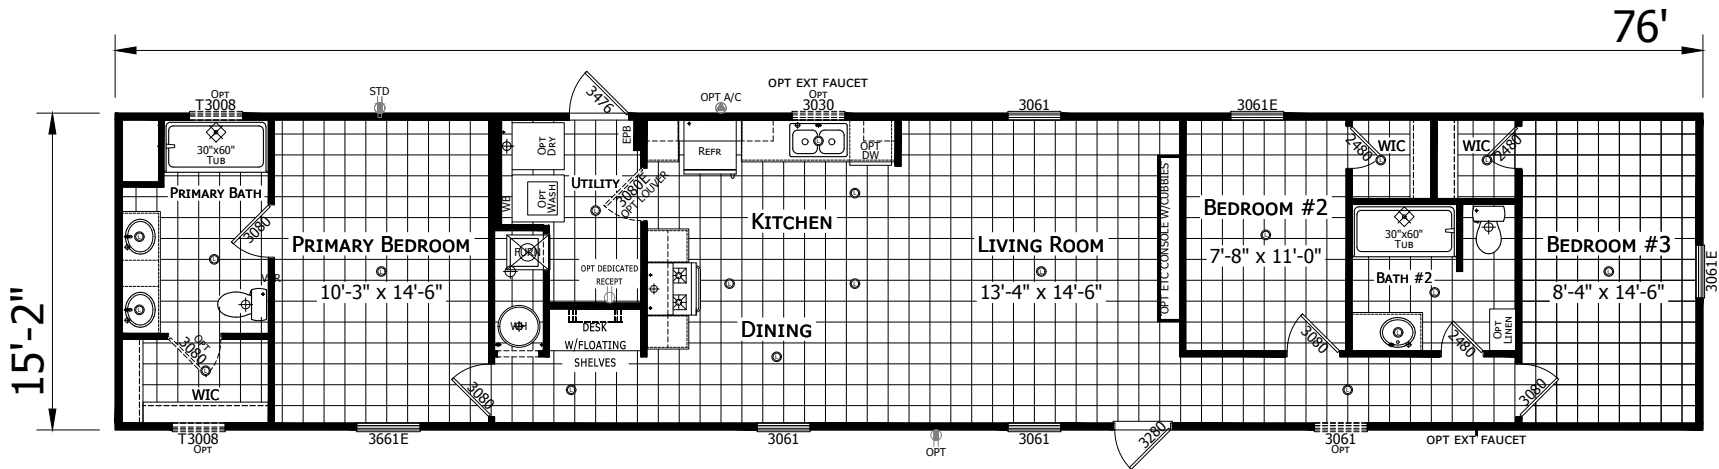

Haywood

Redman Classic Series - Single Section

1,153 SQ. FT. (Approximate) 3 Bedroom, 2 Bath

Last Updated: 7-6-23

CHAMPION HOMES CENTER
501A S. Burleson Blvd.
Burleson, TX 76028

FactoryDirectTexas.com | 1-800-965-3721