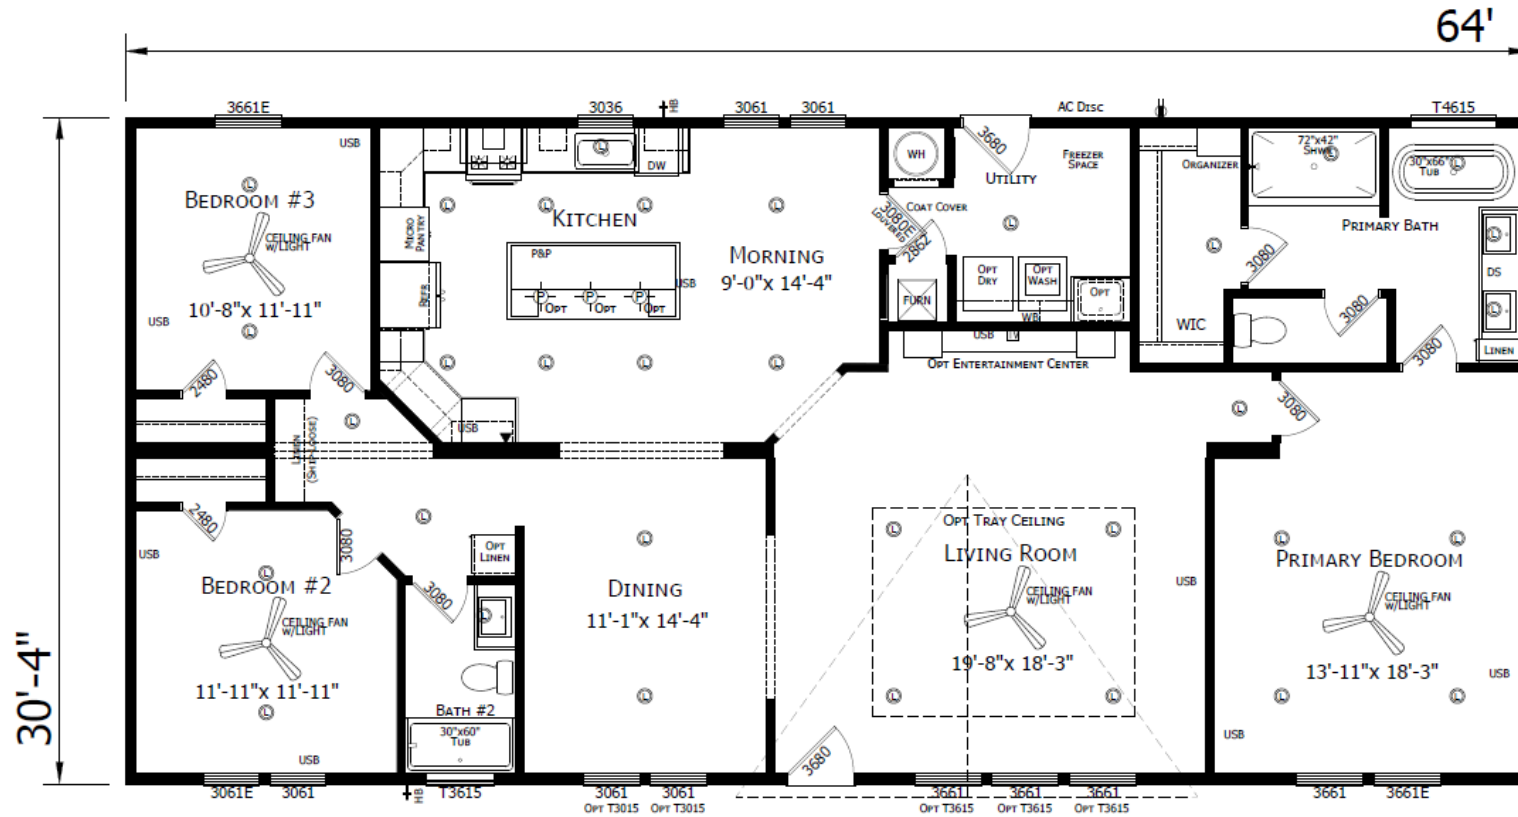

Heidelberg

Innovation Series - Multi Section

1,941 SQ. FT. (Approximate) 3 Bedroom, 2 Bath

Last Updated: 4-9-26

CHAMPION HOMES CENTER
501A S. Burlison Blvd.
Burlison, TX 76028

FactoryDirectTexas.com | 1-800-965-3721