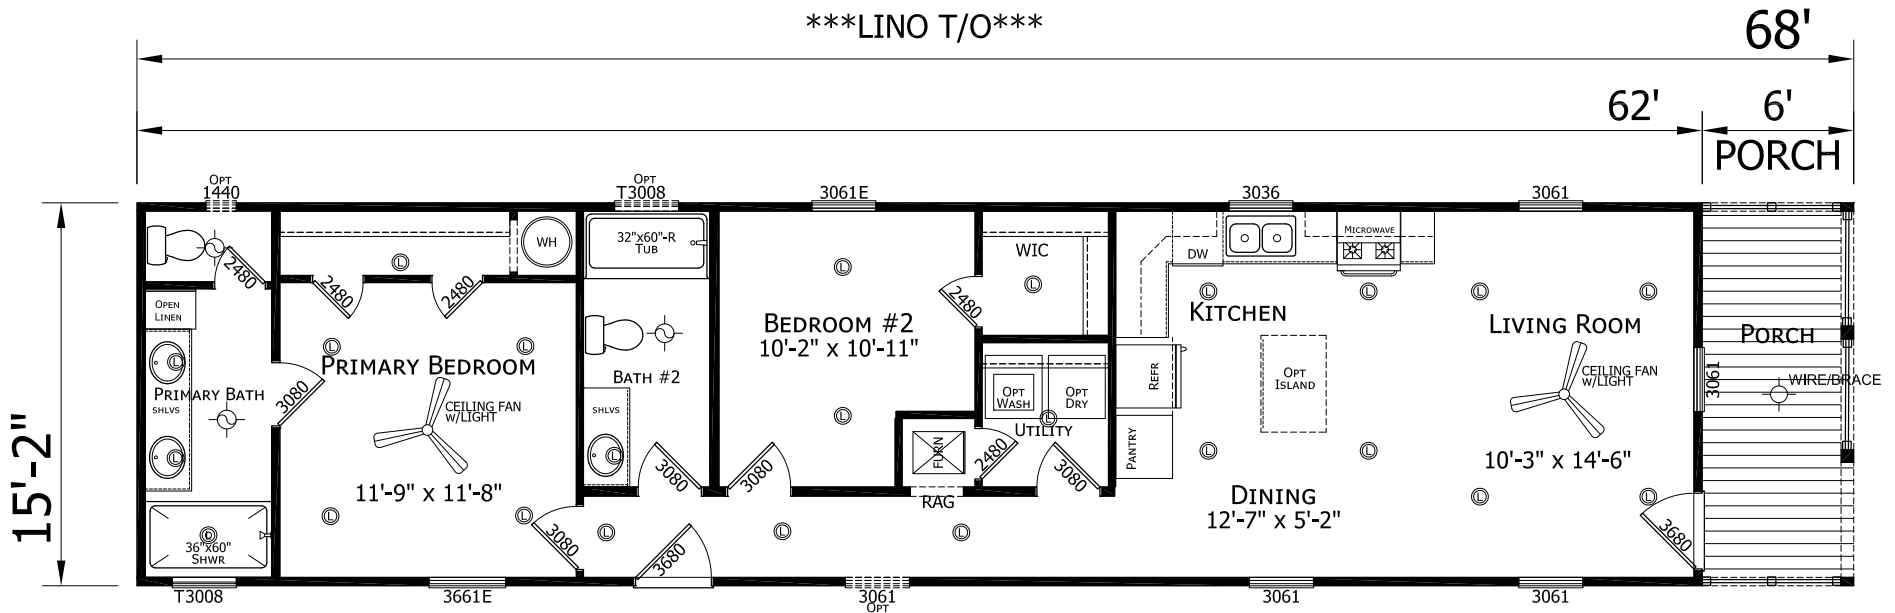

Herty

Welcome Series

1,031 SQ. FT. (Approximate) 2 Bedroom, 2 Bath

Last Updated: 5-29-26

LINO T/O

FRONT ELEVATION

CHAMPION HOMES CENTER
501A S. Burlleson Blvd.
Burlleson, TX 76028

FactoryDirectTexas.com | 1-800-965-3721