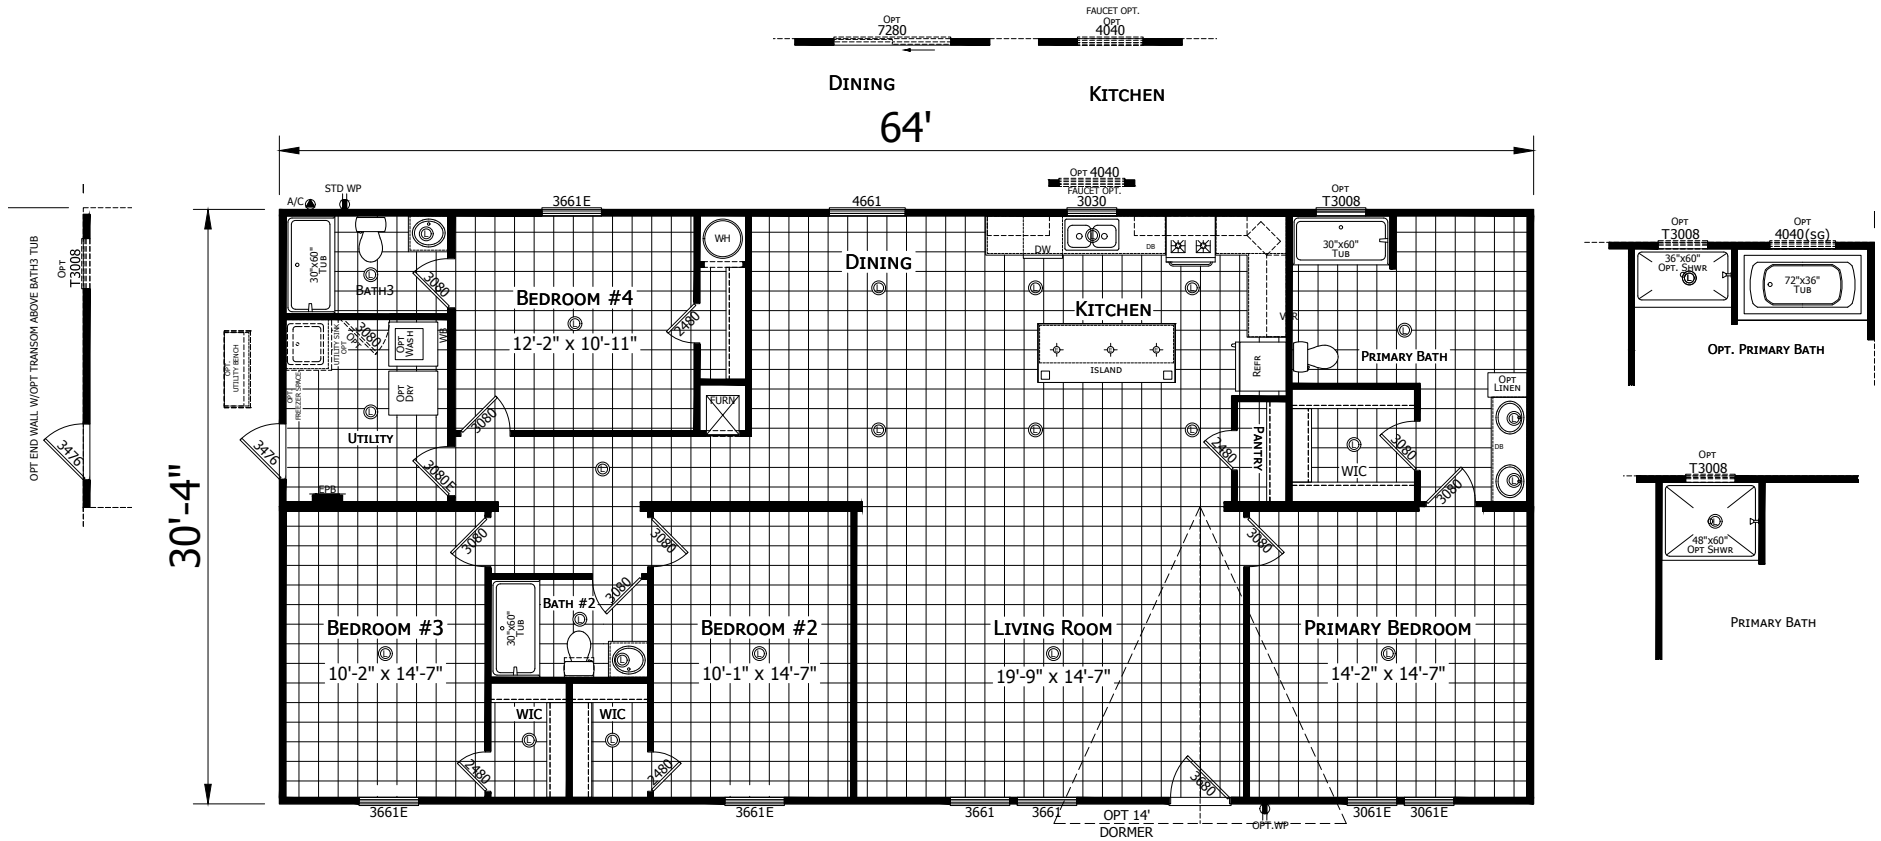

# Jennings

Redman Classic Series - Multi Section

1,941 SQ. FT. (Approximate) 4 Bedroom, 3 Bath

Last Updated: 4-7-23

**CHAMPION HOMES CENTER**  
501A S. Burleson Blvd.  
Burleson, TX 76028

**FactoryDirectTexas.com | 1-800-965-3721**