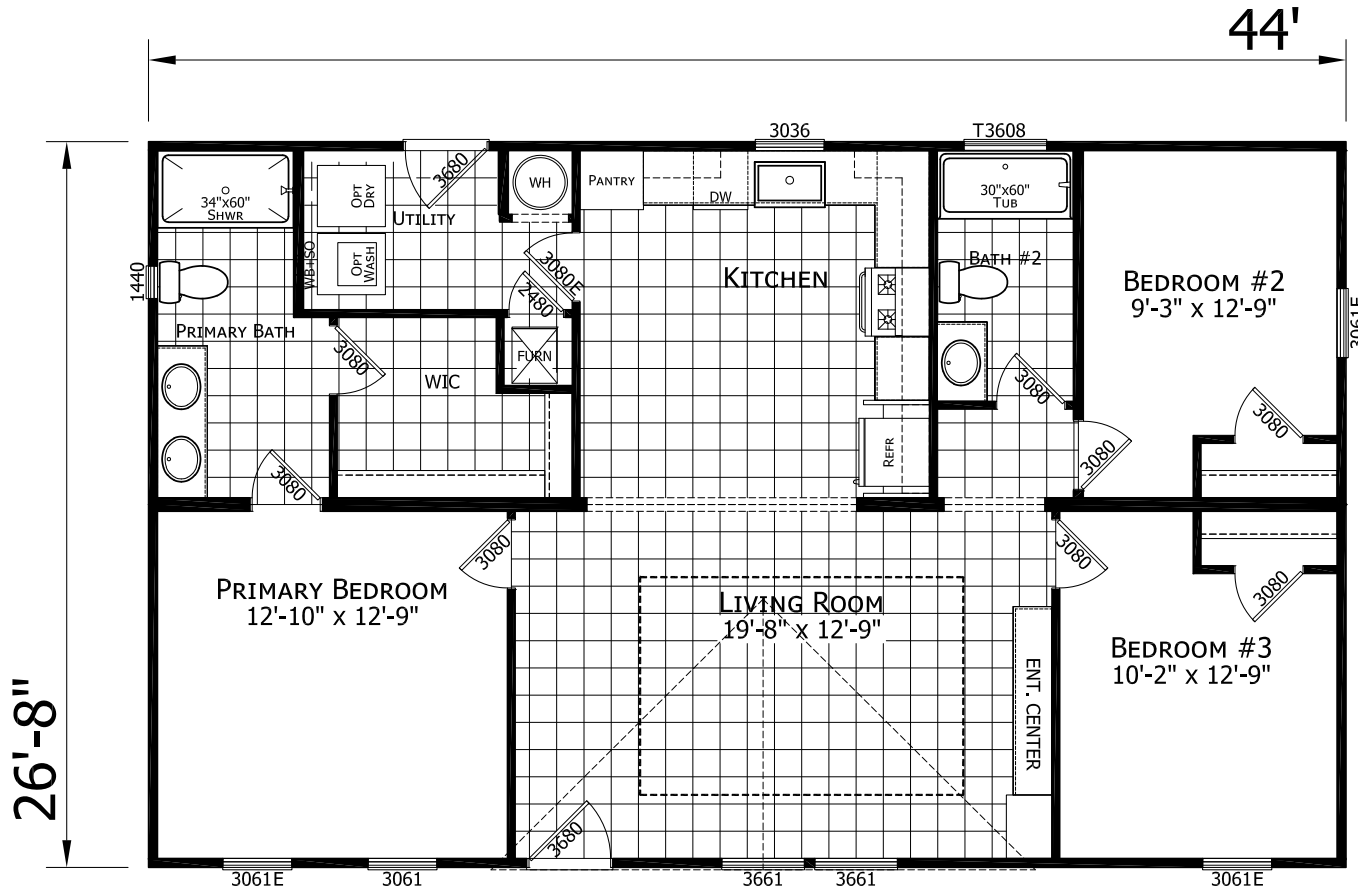

Jewell

Ascend Series

1,173 SQ. FT. (Approximate) 3 Bedroom, 2 Bath

Last Updated: 10-30-24

CHAMPION HOMES CENTER
501A S. Burleson Blvd.
Burleson, TX 76028

FactoryDirectTexas.com | 1-800-965-3721

IMPORTANT: Champion Homes reserves the right to modify, cancel or substitute products or features of this event at any time without prior notice or obligation. Pictures and other promotional materials are representative and may depict or contain floor plans, square footages, elevations, options, upgrades, extra design features, decorations, floor coverings, specialty light fixtures, custom paint and wall coverings, window treatments, landscaping, sound and alarm systems, furnishings, appliances, and other designer/decorator features and amenities that are not included as part of the home and/or may not be available at all locations. Home, pricing and community information is subject to change, and homes to prior sale, at any time without notice or obligation. ©2020 Champion Homes. All rights reserved.