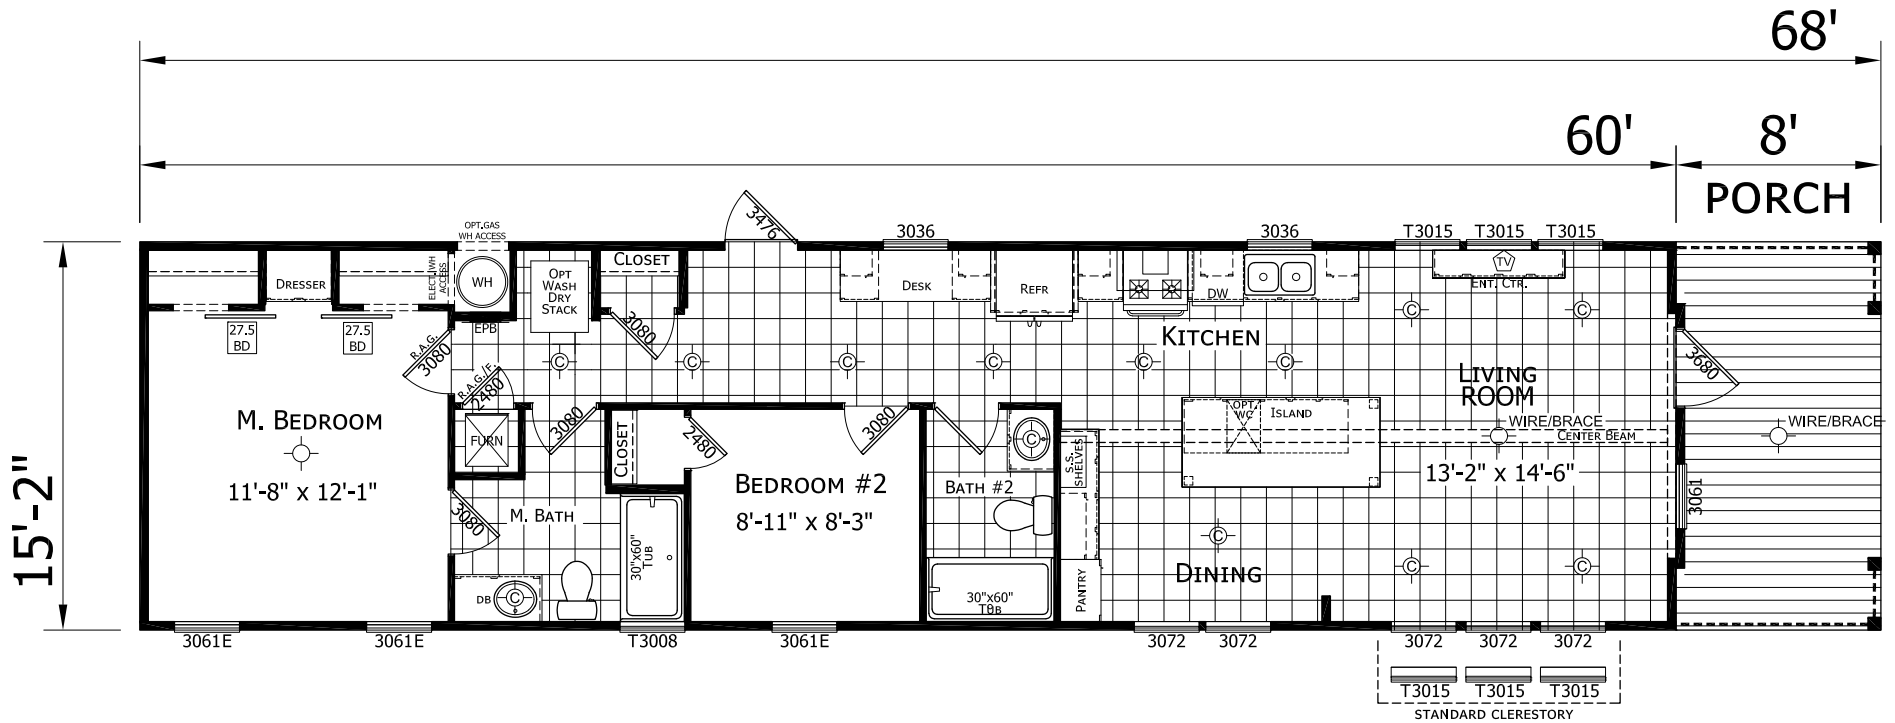

# Knoxboro

Diamond Series

910 SQ. FT. (Approximate) 3 Bedroom, 2 Bath

Last Updated: 11-22-24

**CHAMPION HOMES CENTER**  
501A S. Burleson Blvd.  
Burleson, TX 76028

**FactoryDirectTexas.com | 1-800-965-3721**