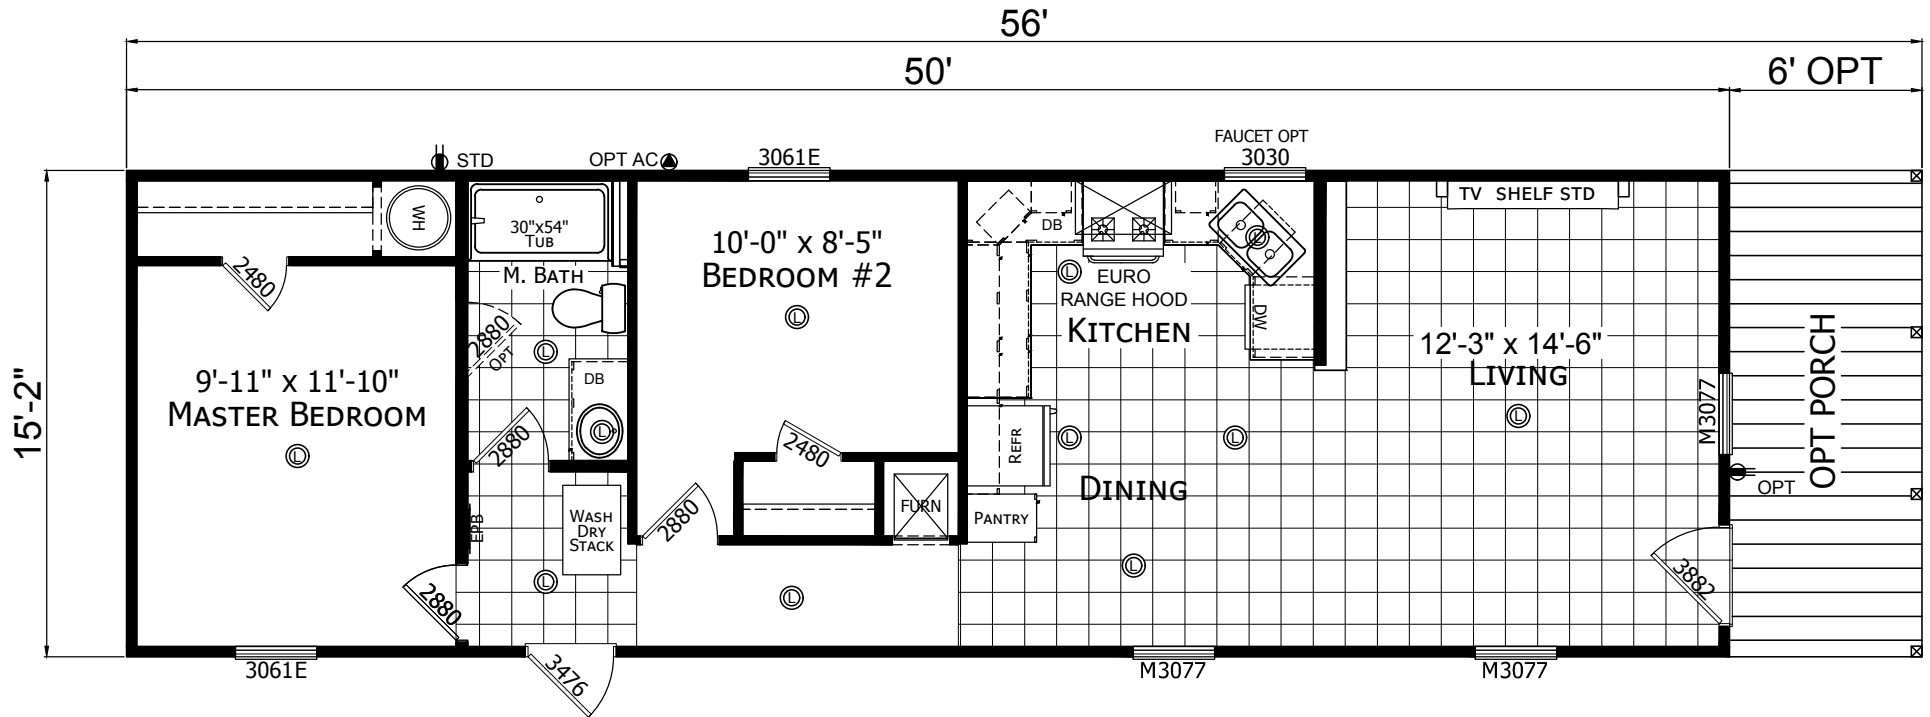

Lakeaire

Champion Select Series - Single Section

758 SQ. FT. (Approximate) 2 Bedroom, 1 Bath

Last Updated: 8-5-21

FACTORY EXPO HOME CENTERS
 501A S. Burlison Blvd.
 Burlison, TX 76028

FactoryDirectTexas.com | 1-800-965-3721