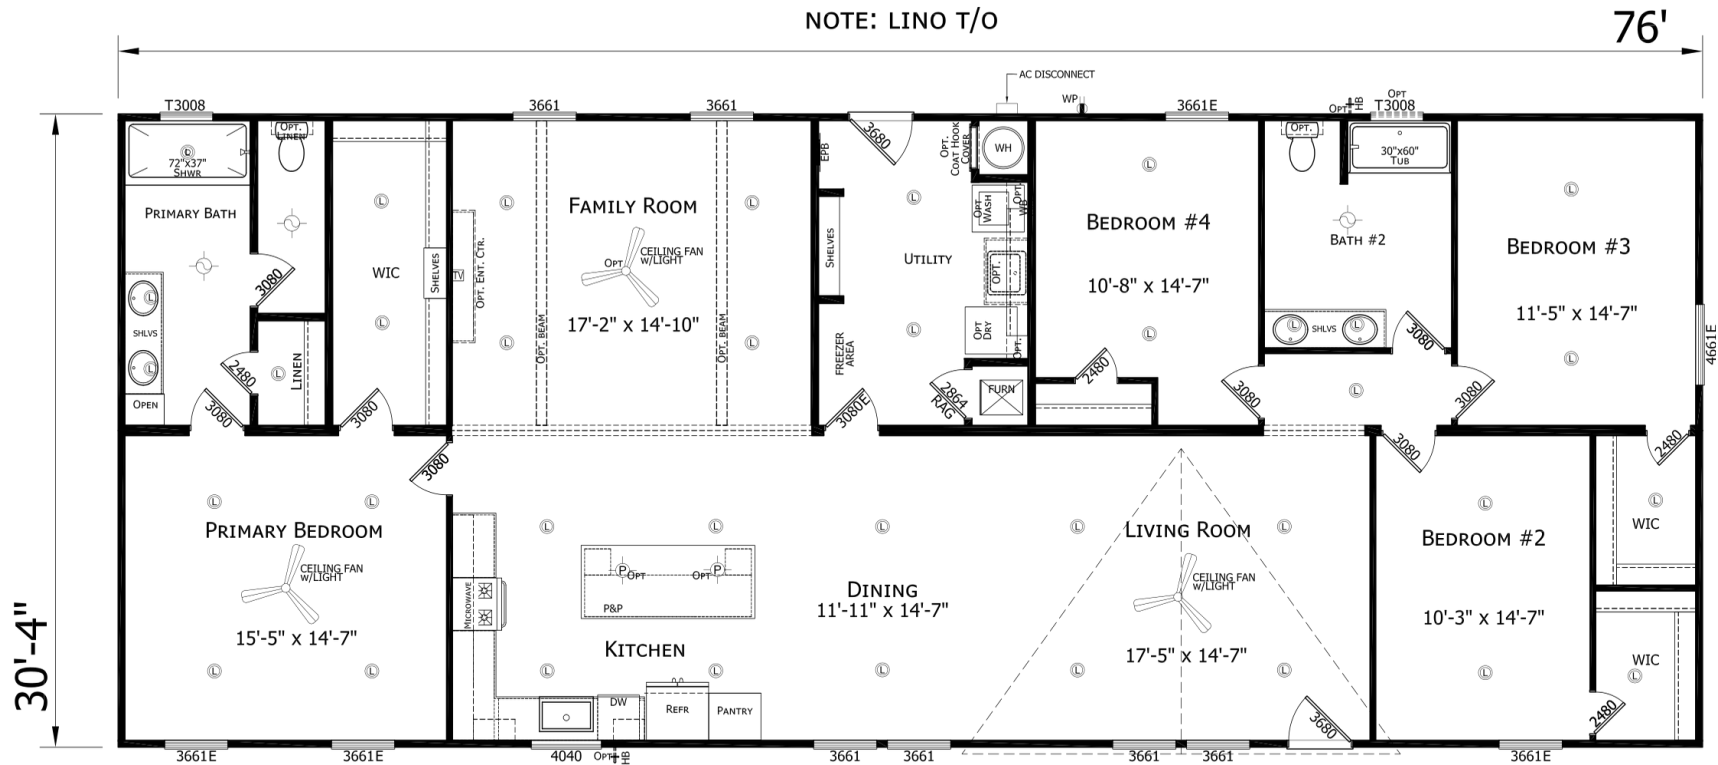

Lanson

Welcome Series

2,305 SQ. FT. (Approximate) 4 Bedroom, 2 Bath

Last Updated: 4-9-26

CHAMPION HOMES CENTER
501A S. Burleson Blvd.
Burleson, TX 76028

FactoryDirectTexas.com | 1-800-965-3721

IMPORTANT: Champion Homes reserves the right to modify, cancel or substitute products or features of this event at any time without prior notice or obligation. Pictures and other promotional materials are representative and may depict or contain floor plans, square footages, elevations, options, upgrades, extra design features, decorations, floor coverings, specialty light fixtures, custom paint and wall coverings, window treatments, landscaping, sound and alarm systems, furnishings, appliances, and other designer/decorator features and amenities that are not included as part of the home and/or may not be available at all locations. Home, pricing and community information is subject to change, and homes to prior sale, at any time without notice or obligation. ©2023 Champion Homes. All rights reserved.