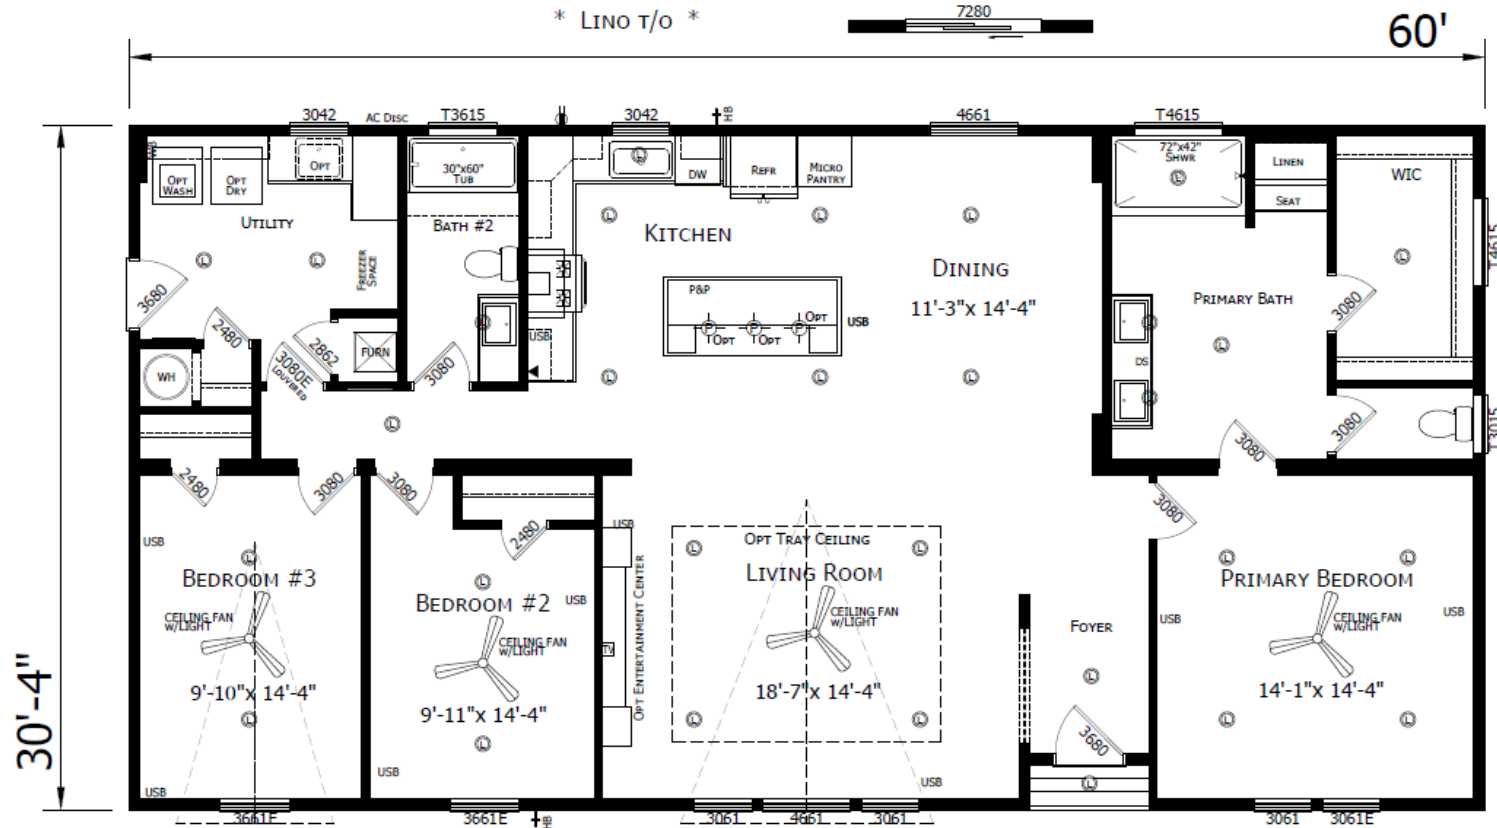

# Lasana

Innovation Series - Multi Section

1,810 SQ. FT. (Approximate) 3 Bedroom, 2 Bath

Last Updated: 4-9-26

**CHAMPION HOMES CENTER**  
501A S. Burlison Blvd.  
Burlison, TX 76028

**FactoryDirectTexas.com | 1-800-965-3721**