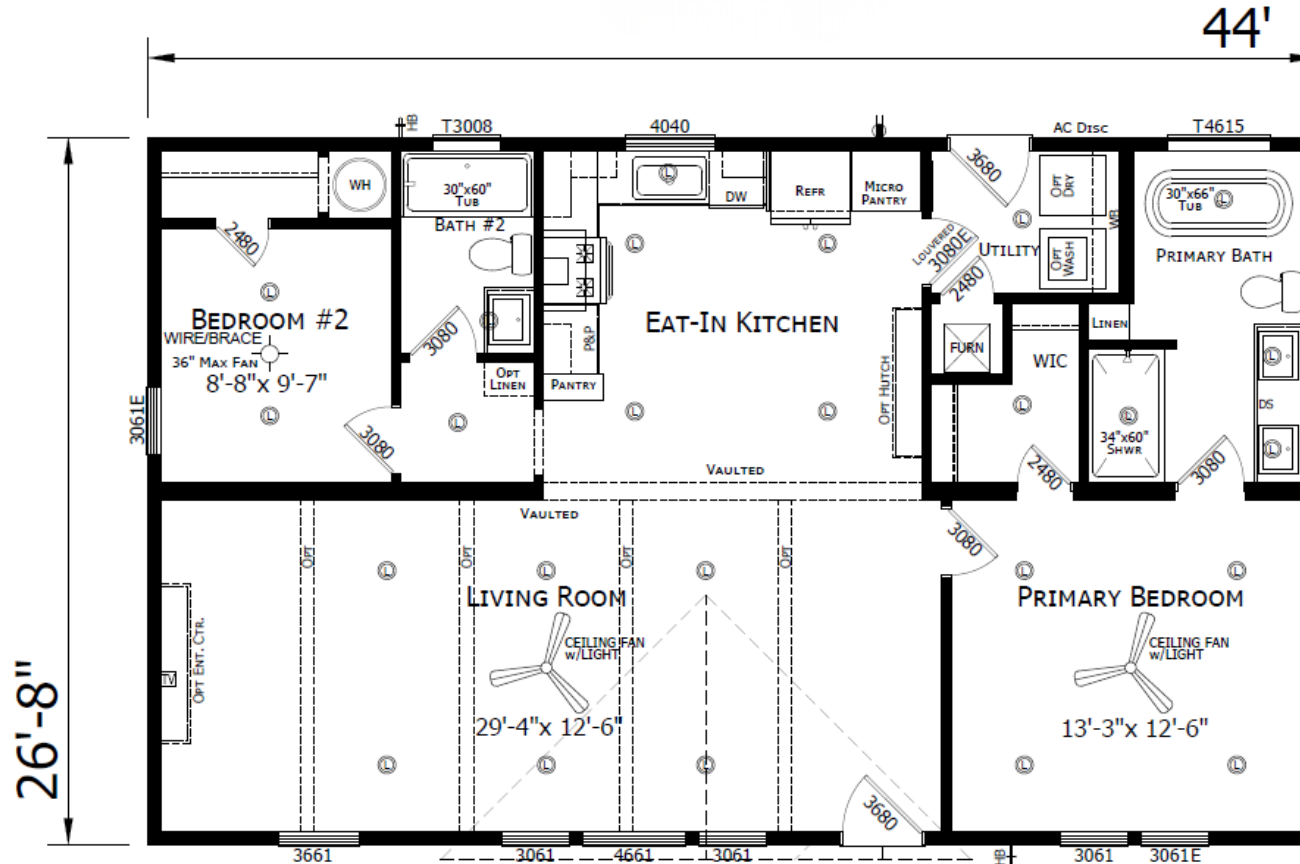

Laureles

Innovation Series - Multi Section

1,173 SQ. FT. (Approximate) 2 Bedroom, 2 Bath

Last Updated: 4-9-26

CHAMPION HOMES CENTER
501A S. Burlison Blvd.
Burlison, TX 76028

FactoryDirectTexas.com | 1-800-965-3721