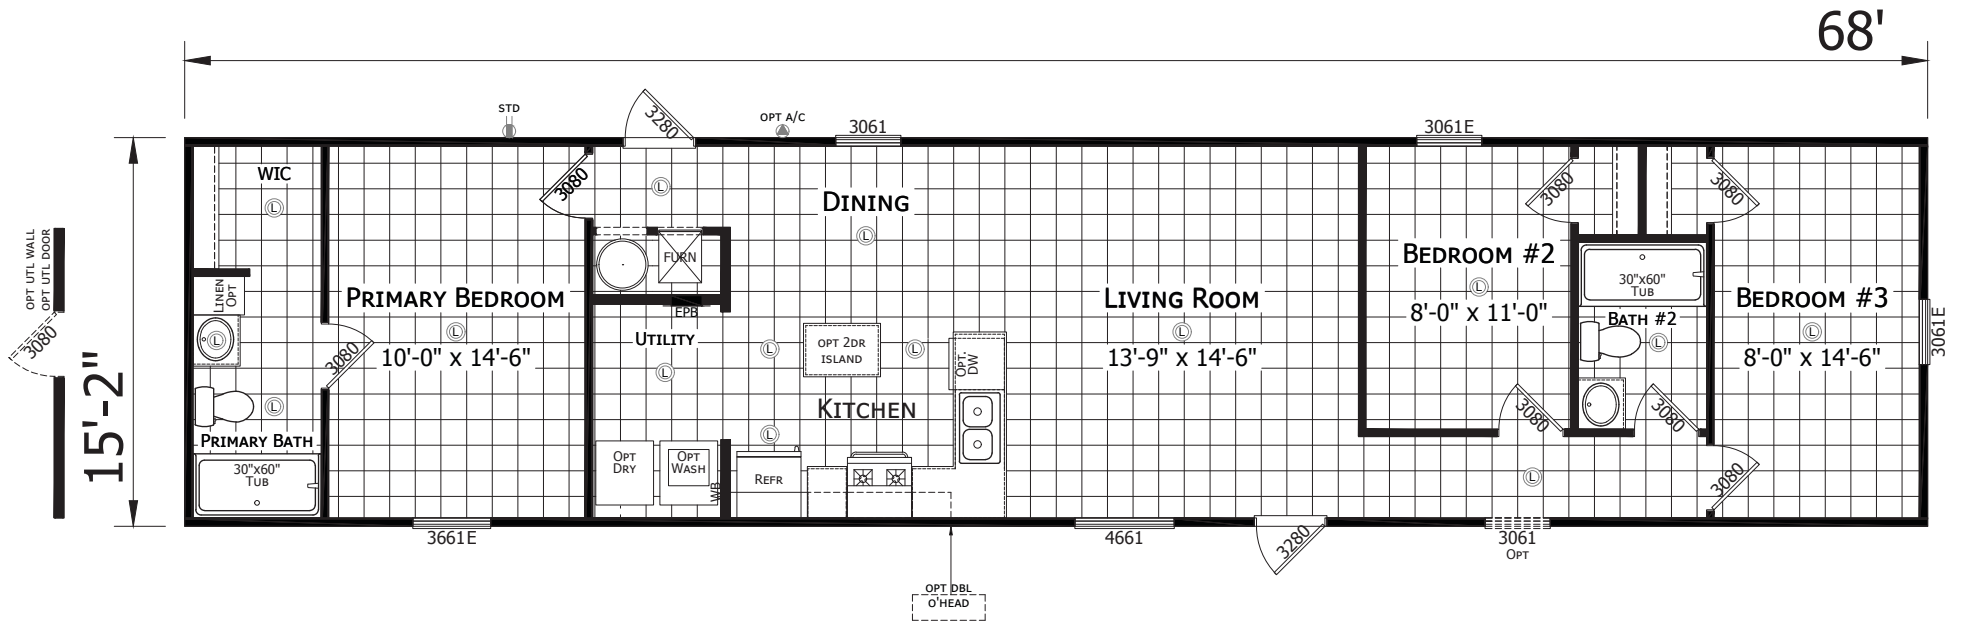

Lavon

Redman Classic Series - Single Section

1,031 SQ. FT. (Approximate) 3 Bedroom, 2 Bath

CHAMPION
HOMES CENTER

Last Updated: 3-10-22

CHAMPION HOMES CENTER
501A S. Burleson Blvd.
Burleson, TX 76028

FactoryDirectTexas.com | 1-800-965-3721