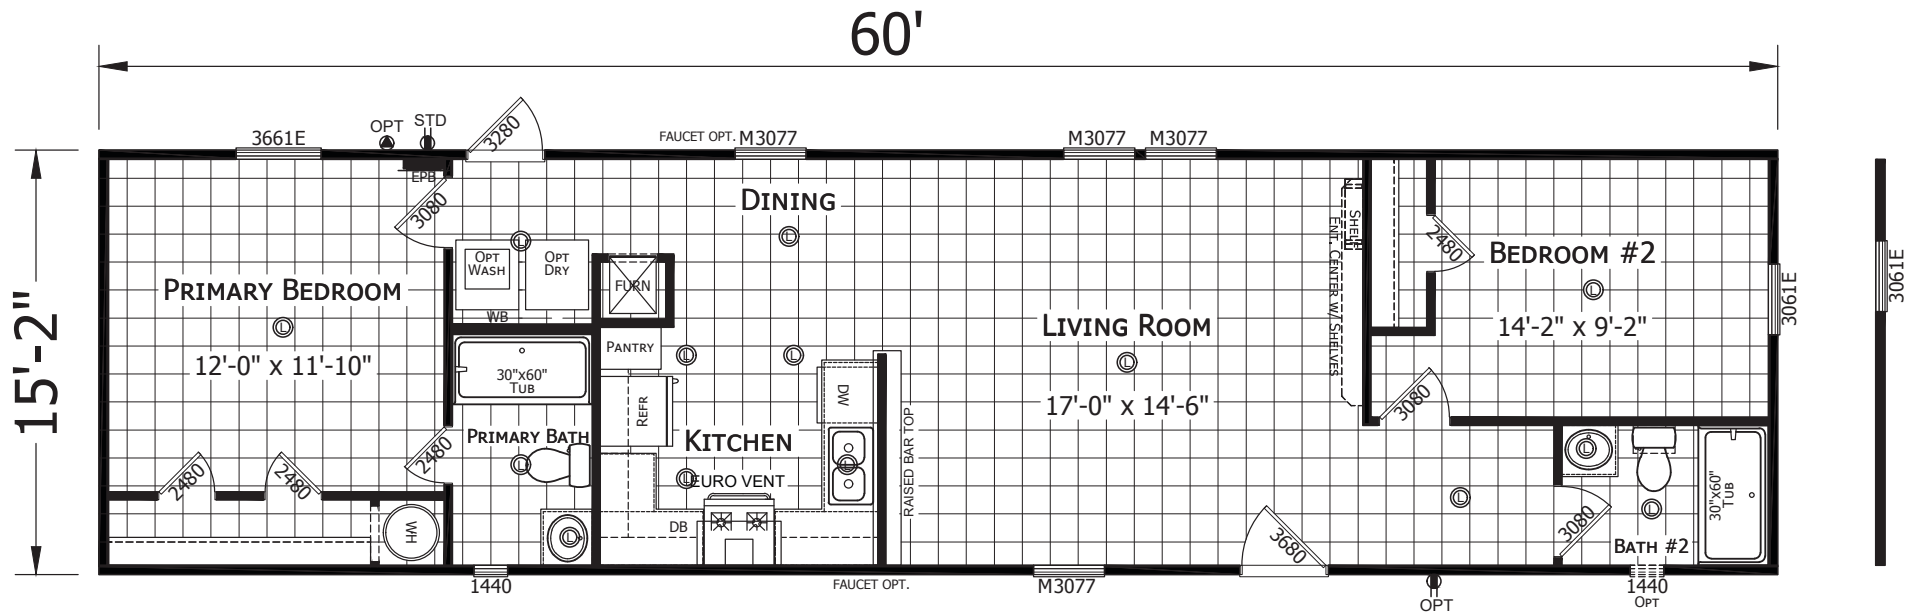

# Lester

Champion Select Series - Single Section

910 SQ. FT. (Approximate) 2 Bedroom, 2 Bath

CHAMPION<sup>®</sup>  
HOMES CENTER

Last Updated: 1-16-26

**CHAMPION HOMES CENTER**  
501A S. Burleson Blvd.  
Burleson, TX 76028