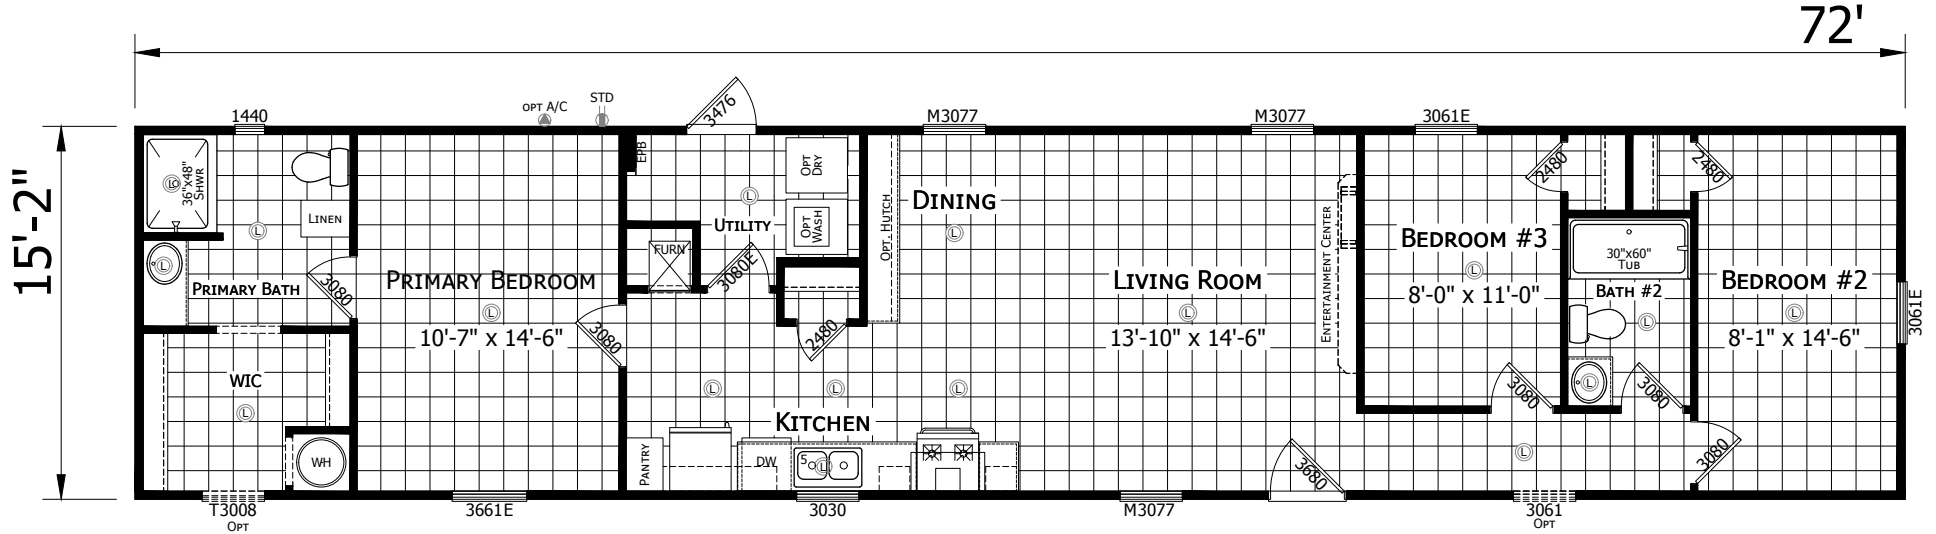

Livia

Champion Select Series - Single Section

1,092 SQ. FT. (Approximate) 3 Bedroom, 2 Bath

Last Updated: 3-10-22

FACTORY EXPO HOME CENTERS
 501A S. Burleson Blvd.
 Burleson, TX 76028

FactoryDirectTexas.com | 1-800-965-3721